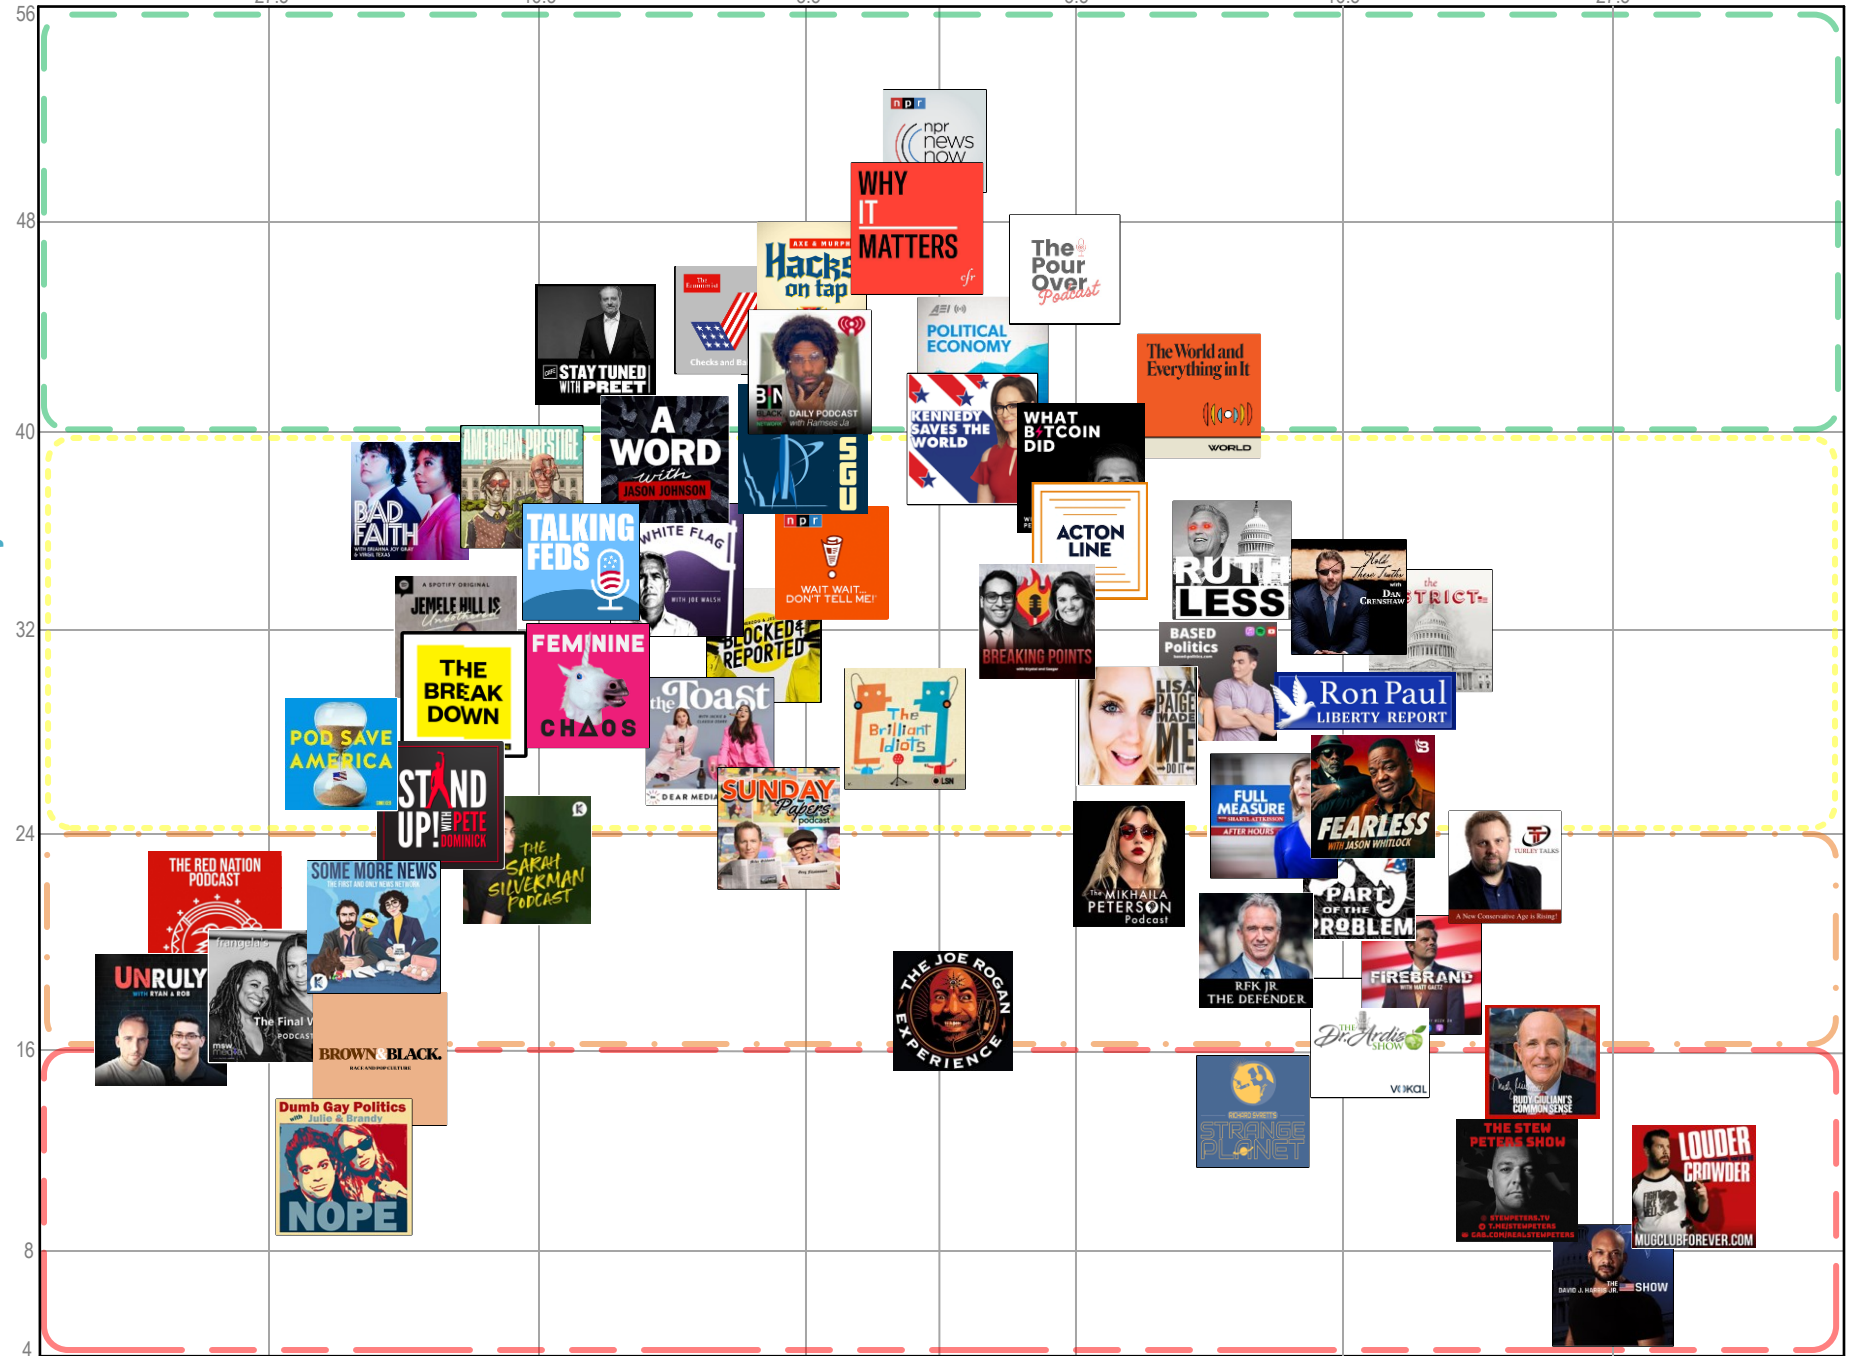

The Media Bias Chart®

Podcast Edition January 2023

ad fontes media

Most Extreme Left

Hyper-Partisan Left

Skews Left

Middle

Skews Right

Hyper-Partisan Right

Most Extreme Right

Fact Reporting

Mostly Analysis OR Mix of Fact Reporting and Analysis

Analysis OR Wide Variation in Reliability

Opinion OR Wide Variation in Reliability

Selective, Incomplete, Unfair Persuasion, Propaganda, or Other Issues

Contains Misleading Info

Contains Inaccurate/Fabricated Info

MORE
News Value and Reliability
LESS

← LEFT Bias RIGHT →