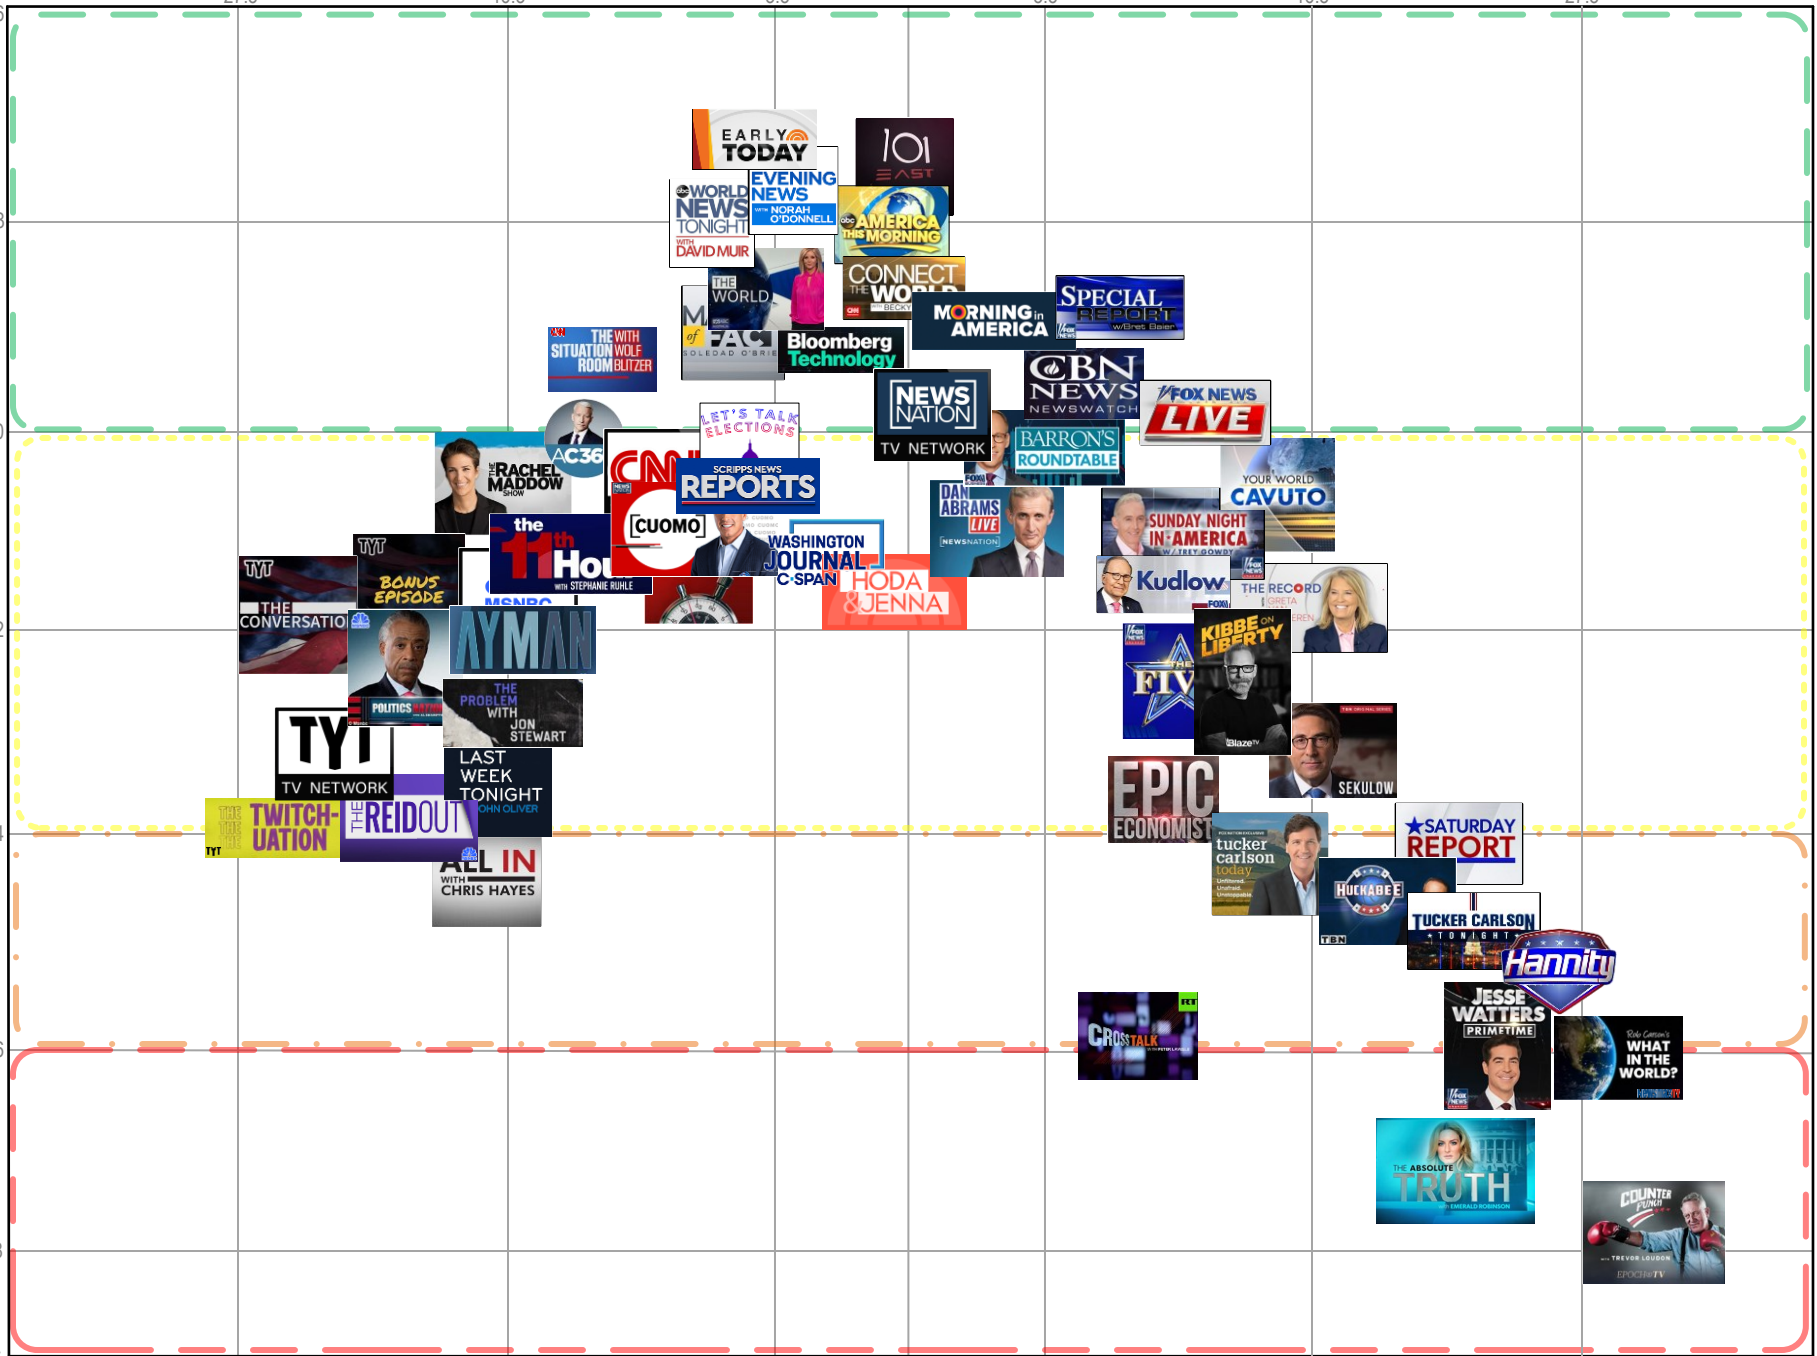

The Media Bias Chart®

TV Edition February 2023

ad fontes media

Most Extreme Left -27.5 Hyper-Partisan Left -16.5 Skews Left -5.5 Middle 5.5 Skews Right 16.5 Hyper-Partisan Right 27.5 Most Extreme Right

Thorough Fact Reporting OR Fact-Dense Analysis

Mix of Fact Reporting and Analysis OR Simple Fact Reporting

Analysis OR Wide Variation in Reliability

Opinion OR Wide Variation in Reliability

Selective, Incomplete, Unfair Persuasion, Propaganda, or Other Issues

Contains Misleading Info

Contains Inaccurate/Fabricated Info

MORE

News Value and Reliability

LESS

Licensed Copy Bias

LEFT

RIGHT