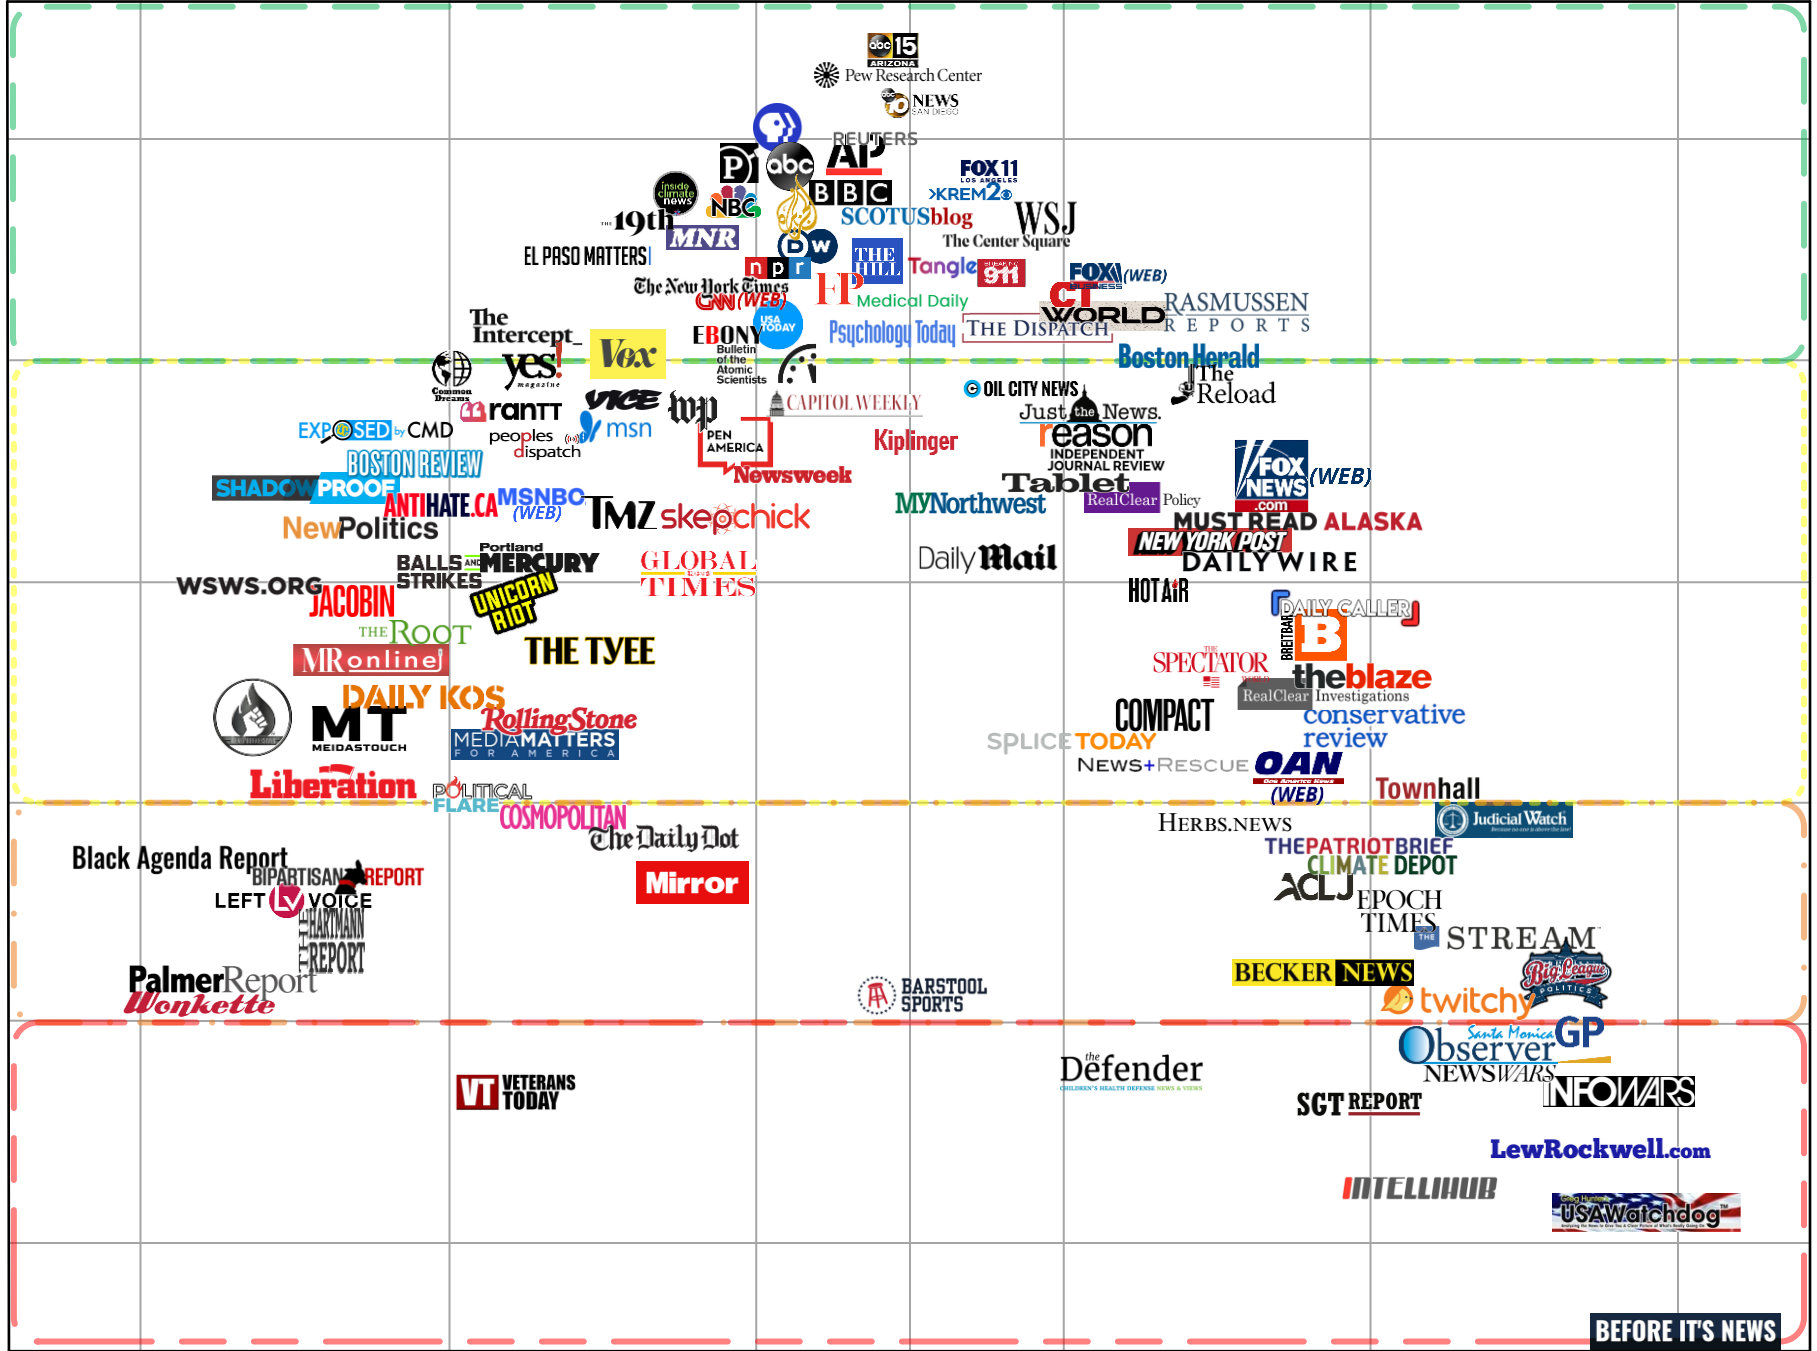

The Media Bias Chart®

Version 11.0 February 2023 Edition

Most Extreme

Hyper-Partisan Left

Skews Left

Middle

Skews Right

Hyper-Partisan Right

Most Extreme

Thorough Fact Reporting OR Fact-Dense Analysis

Mix of Fact Reporting and Analysis OR Simple Fact Reporting

Analysis OR Wide Variation in Reliability

Opinion OR Wide Variation in Reliability

Selective, Incomplete, Unfair Persuasion, Propaganda, or Other Issues

Contains Misleading Info

Contains Inaccurate/Fabricated Info

MORE

News Value and Reliability

LESS

LEFT

Licensed Copy Bias

RIGHT