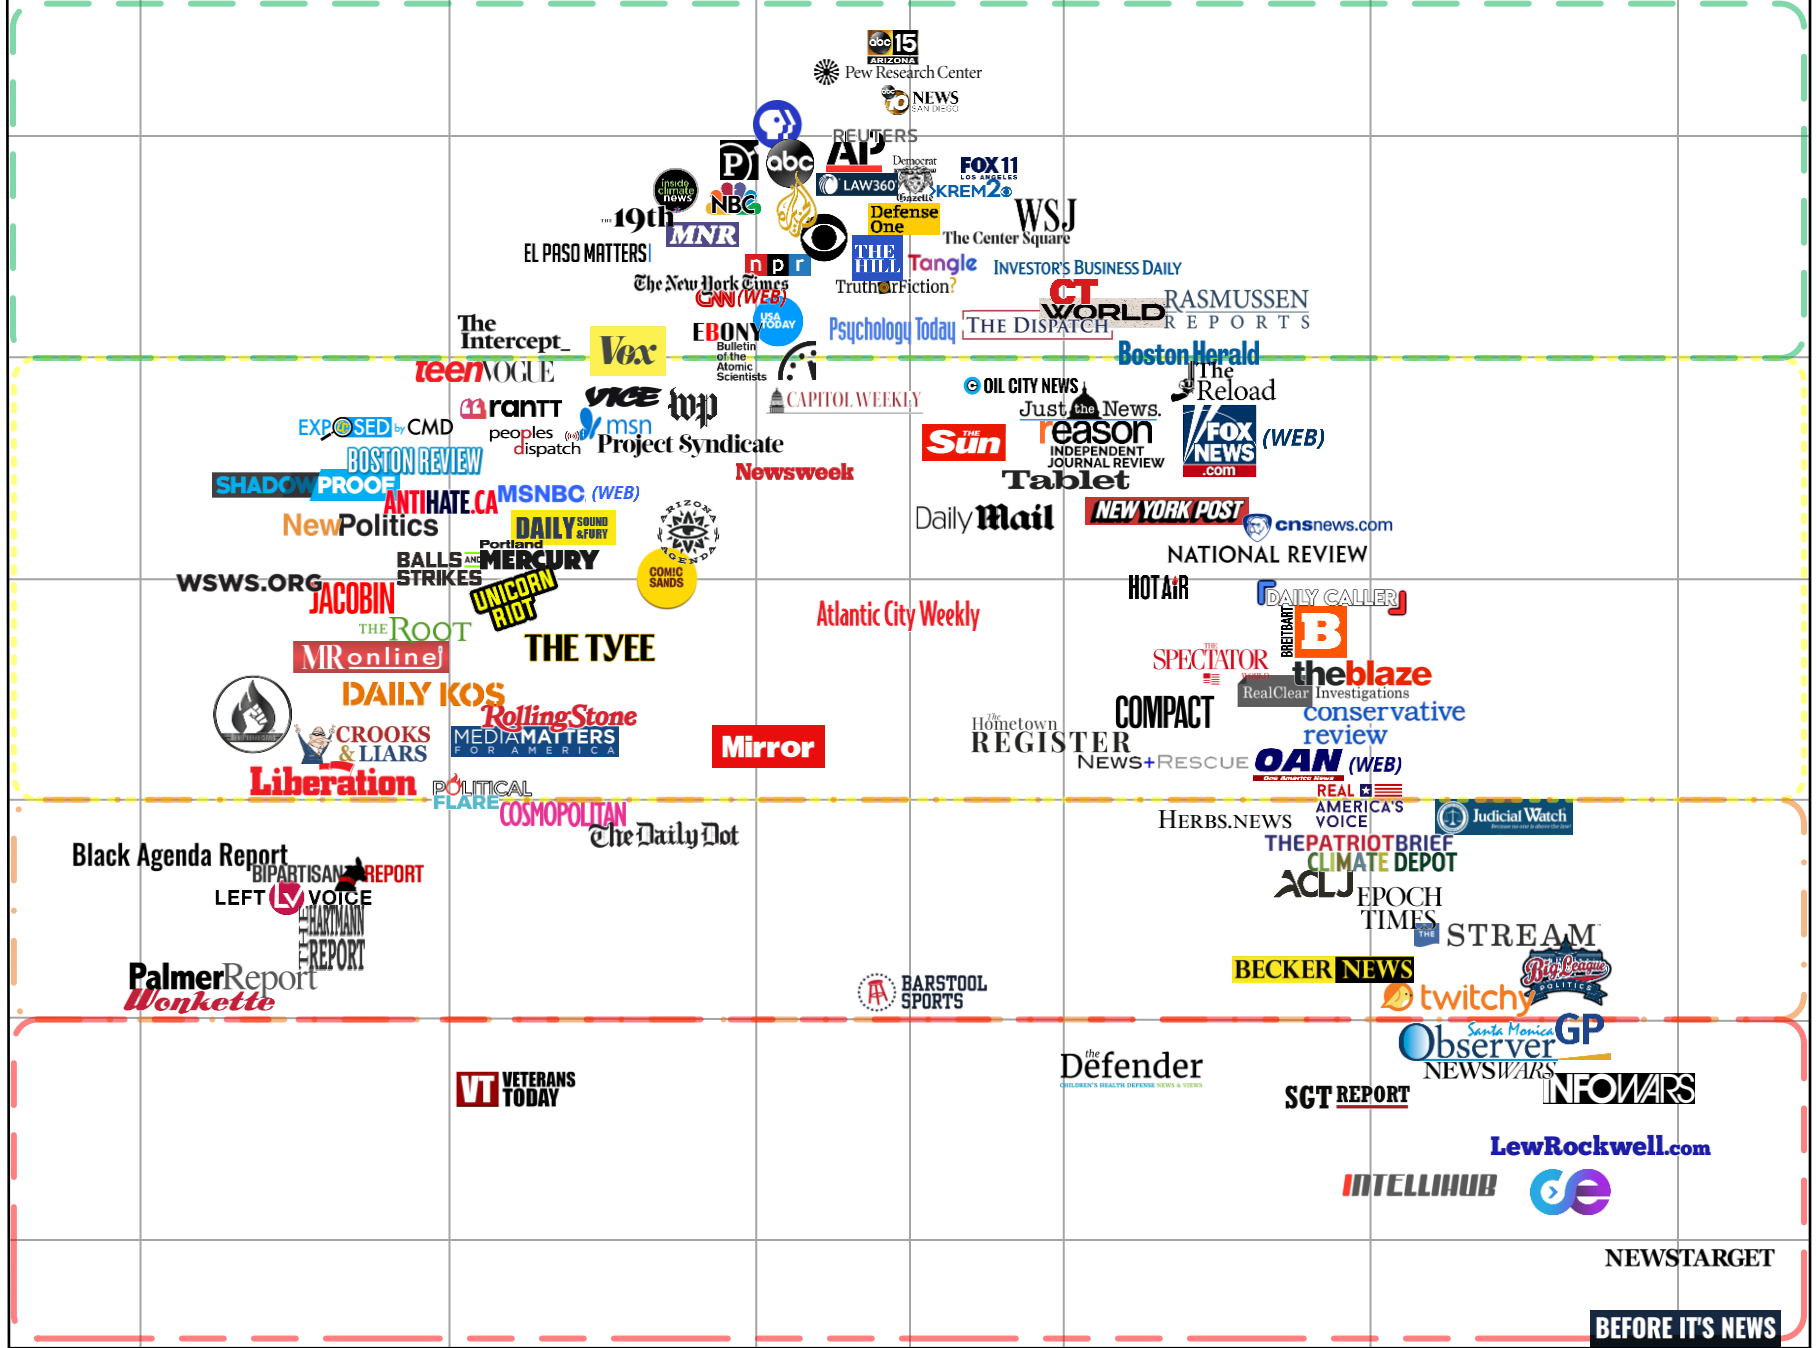

The Media Bias Chart®

Version 11.0 March 2023 Edition

Most Extreme

Hyper-Partisan Left

Skews Left

Middle

Skews Right

Hyper-Partisan Right

Most Extreme

Thorough Fact Reporting OR Fact-Dense Analysis

Mix of Fact Reporting and Analysis OR Simple Fact Reporting

Analysis OR Wide Variation in Reliability

Opinion OR Wide Variation in Reliability

Selective, Incomplete, Unfair Persuasion, Propaganda, or Other Issues

Contains Misleading Info

Contains Inaccurate/Fabricated Info

MORE

News Value and Reliability

LESS

← LEFT

Licensed Copy Bias

RIGHT →