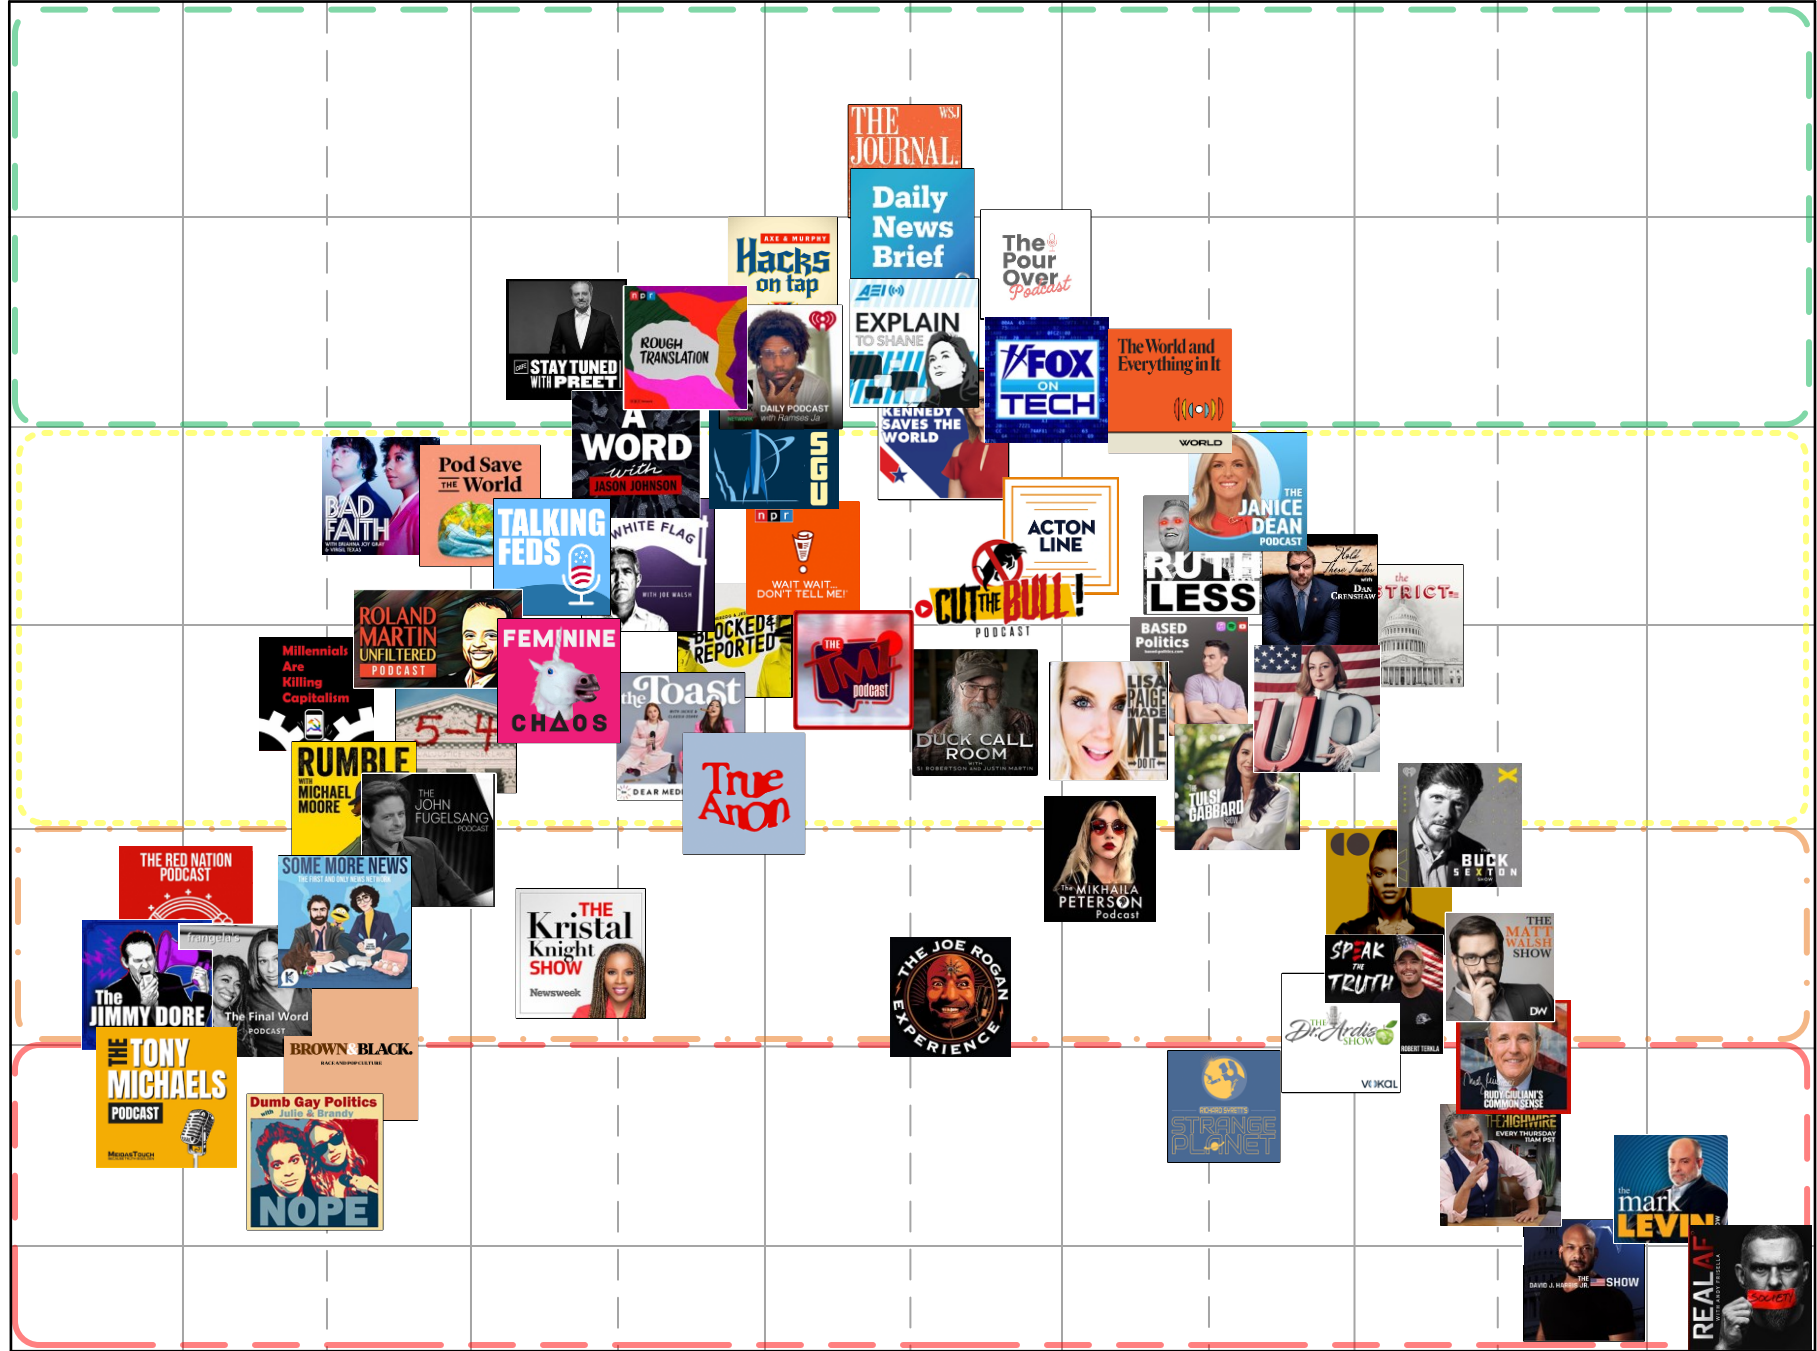

The Media Bias Chart®

Podcast Edition March 2023

Most Extreme Left

Hyper-Partisan Left

Strong Left

Skews Left

Middle

Skews Right

Strong Right

Hyper-Partisan Right

Most Extreme Right

Thorough Fact Reporting OR Fact-Dense Analysis

Mix of Fact Reporting and Analysis OR Simple Fact Reporting

Analysis OR Wide Variation in Reliability

Opinion OR Wide Variation in Reliability

Selective, Incomplete, Unfair Persuasion, Propaganda, or Other Issues

Contains Misleading Info

Contains Inaccurate/Fabricated Info

MORE

News Value and Reliability

LESS

Licensed Copy

Bias

RIGHT

LEFT