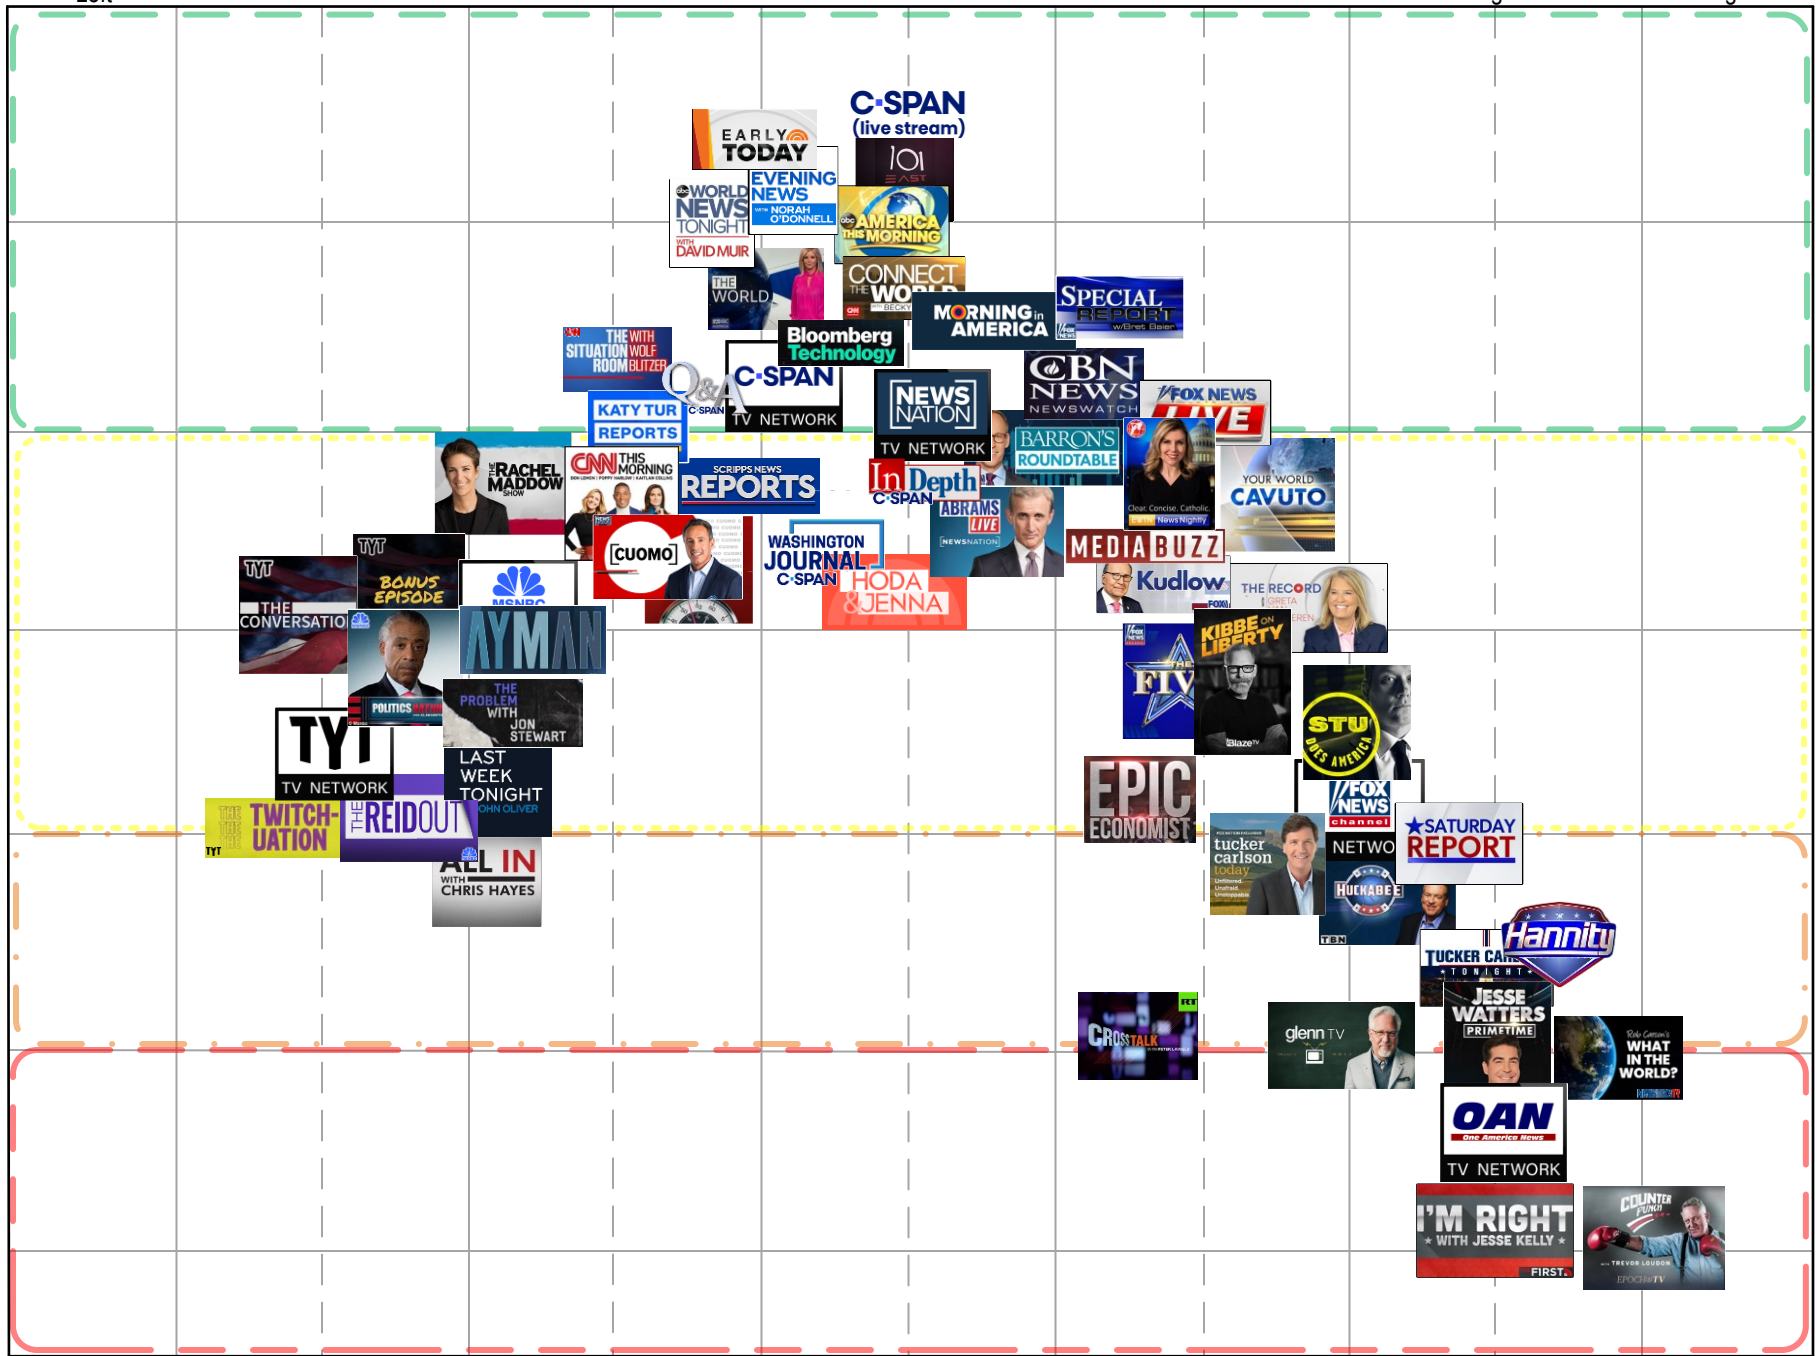

The Media Bias Chart®

TV Edition March 2023

Most Extreme Left   Hyper-Partisan Left   Strong Left   Skews Left   Middle   Skews Right   Strong Right   Hyper-Partisan Right   Most Extreme Right

Thorough Fact Reporting OR Fact-Dense Analysis

Mix of Fact Reporting and Analysis OR Simple Fact Reporting

Analysis OR Wide Variation in Reliability

Opinion OR Wide Variation in Reliability

Selective, Incomplete, Unfair Persuasion, Propaganda, or Other Issues

Contains Misleading Info

Contains Inaccurate/Fabricated Info

MORE

News Value and Reliability

LESS

Licensed Copy

Bias

LEFT

RIGHT