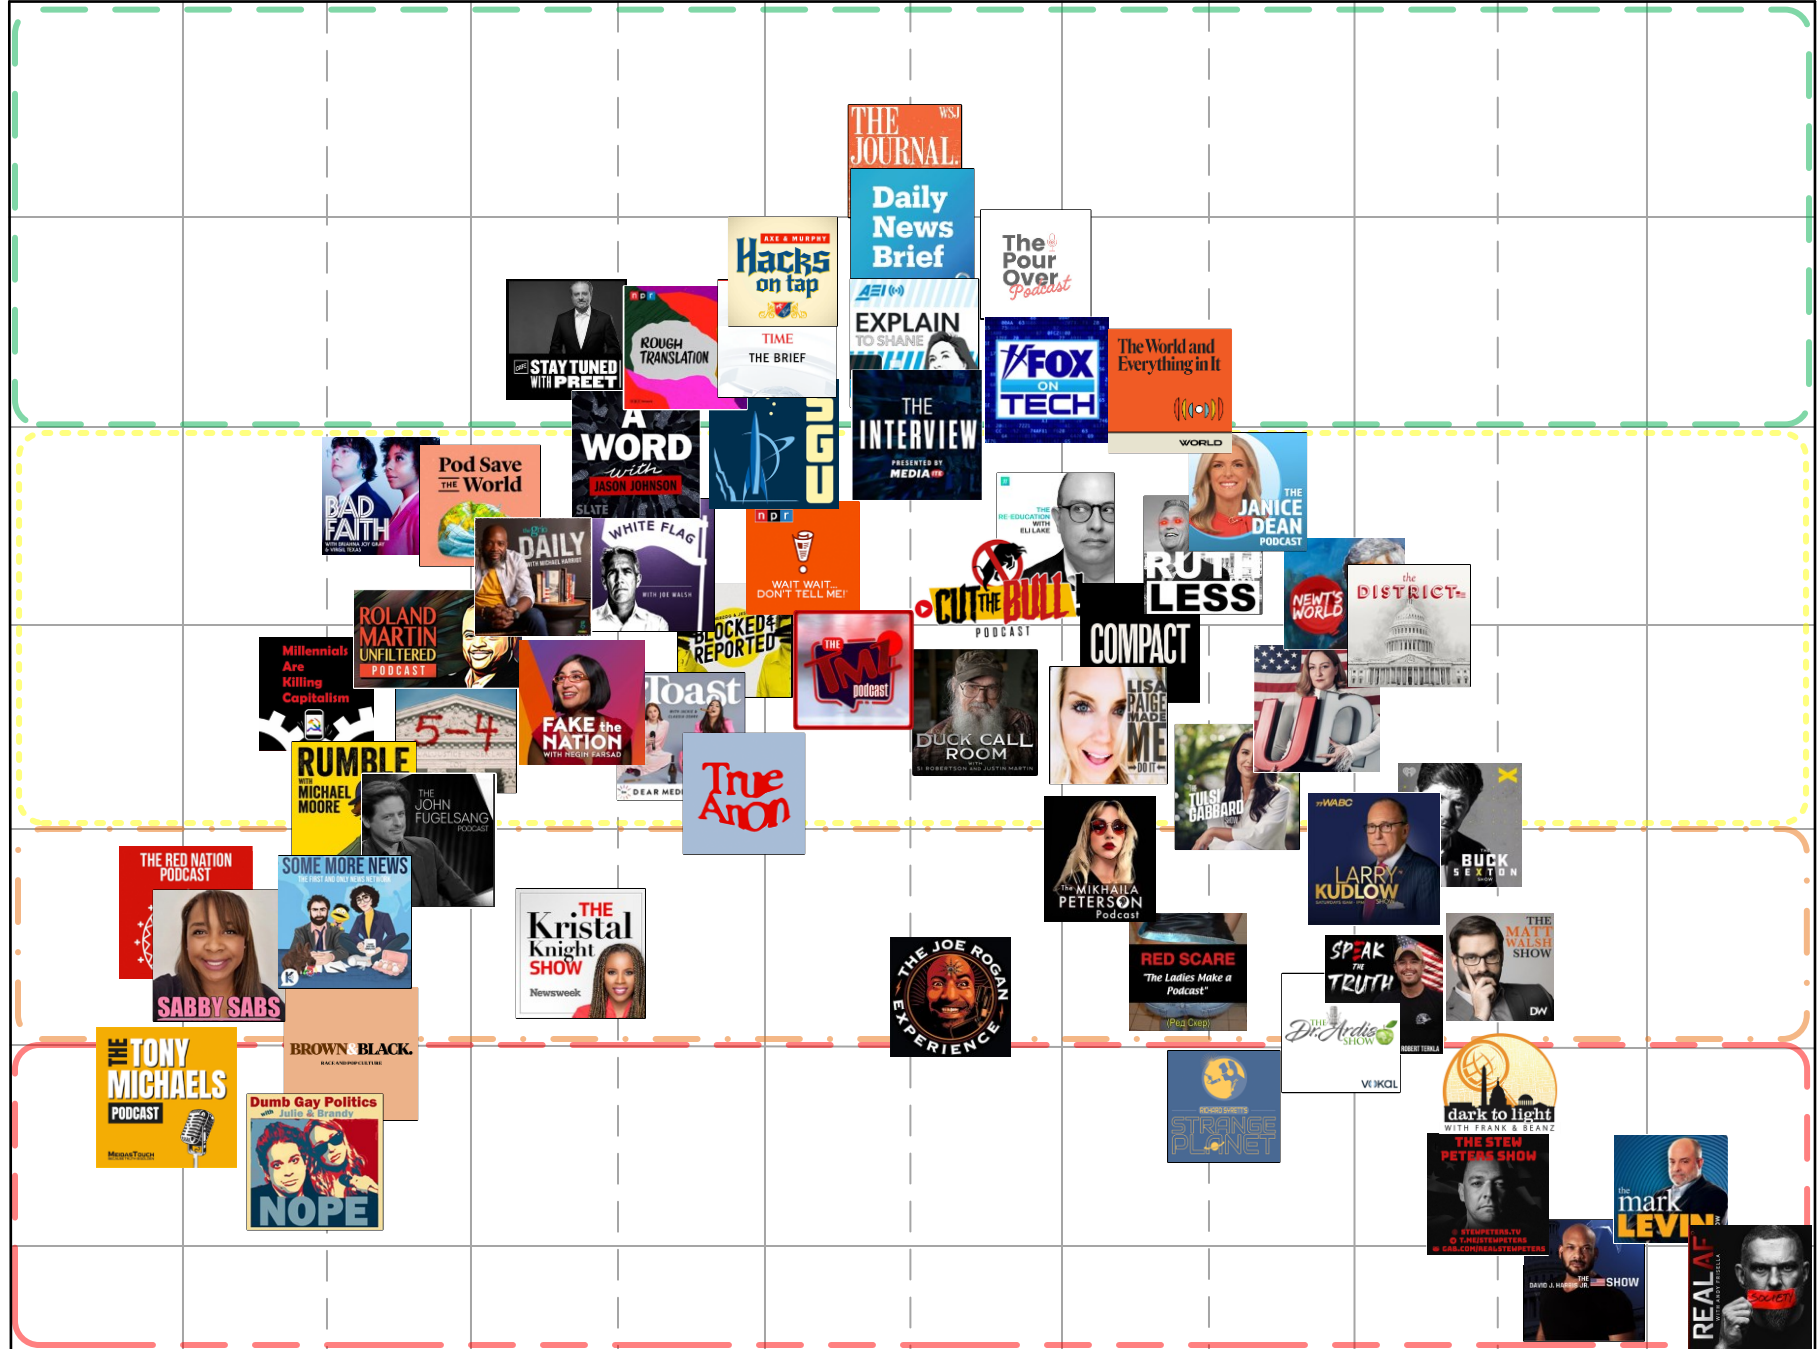

The Media Bias Chart®

Podcast Edition April 2023

Most Extreme Left

Hyper-Partisan Left

Strong Left

Skews Left

Middle

Skews Right

Strong Right

Hyper-Partisan Right

Most Extreme Right

Thorough Fact Reporting OR Fact-Dense Analysis

Mix of Fact Reporting and Analysis OR Simple Fact Reporting

Analysis OR Wide Variation in Reliability

Opinion OR Wide Variation in Reliability

Selective, Incomplete, Unfair Persuasion, Propaganda, or Other Issues

Contains Misleading Info

Contains Inaccurate/Fabricated Info

MORE

News Value and Reliability

LESS

Licensed Copy

Bias

LEFT

RIGHT