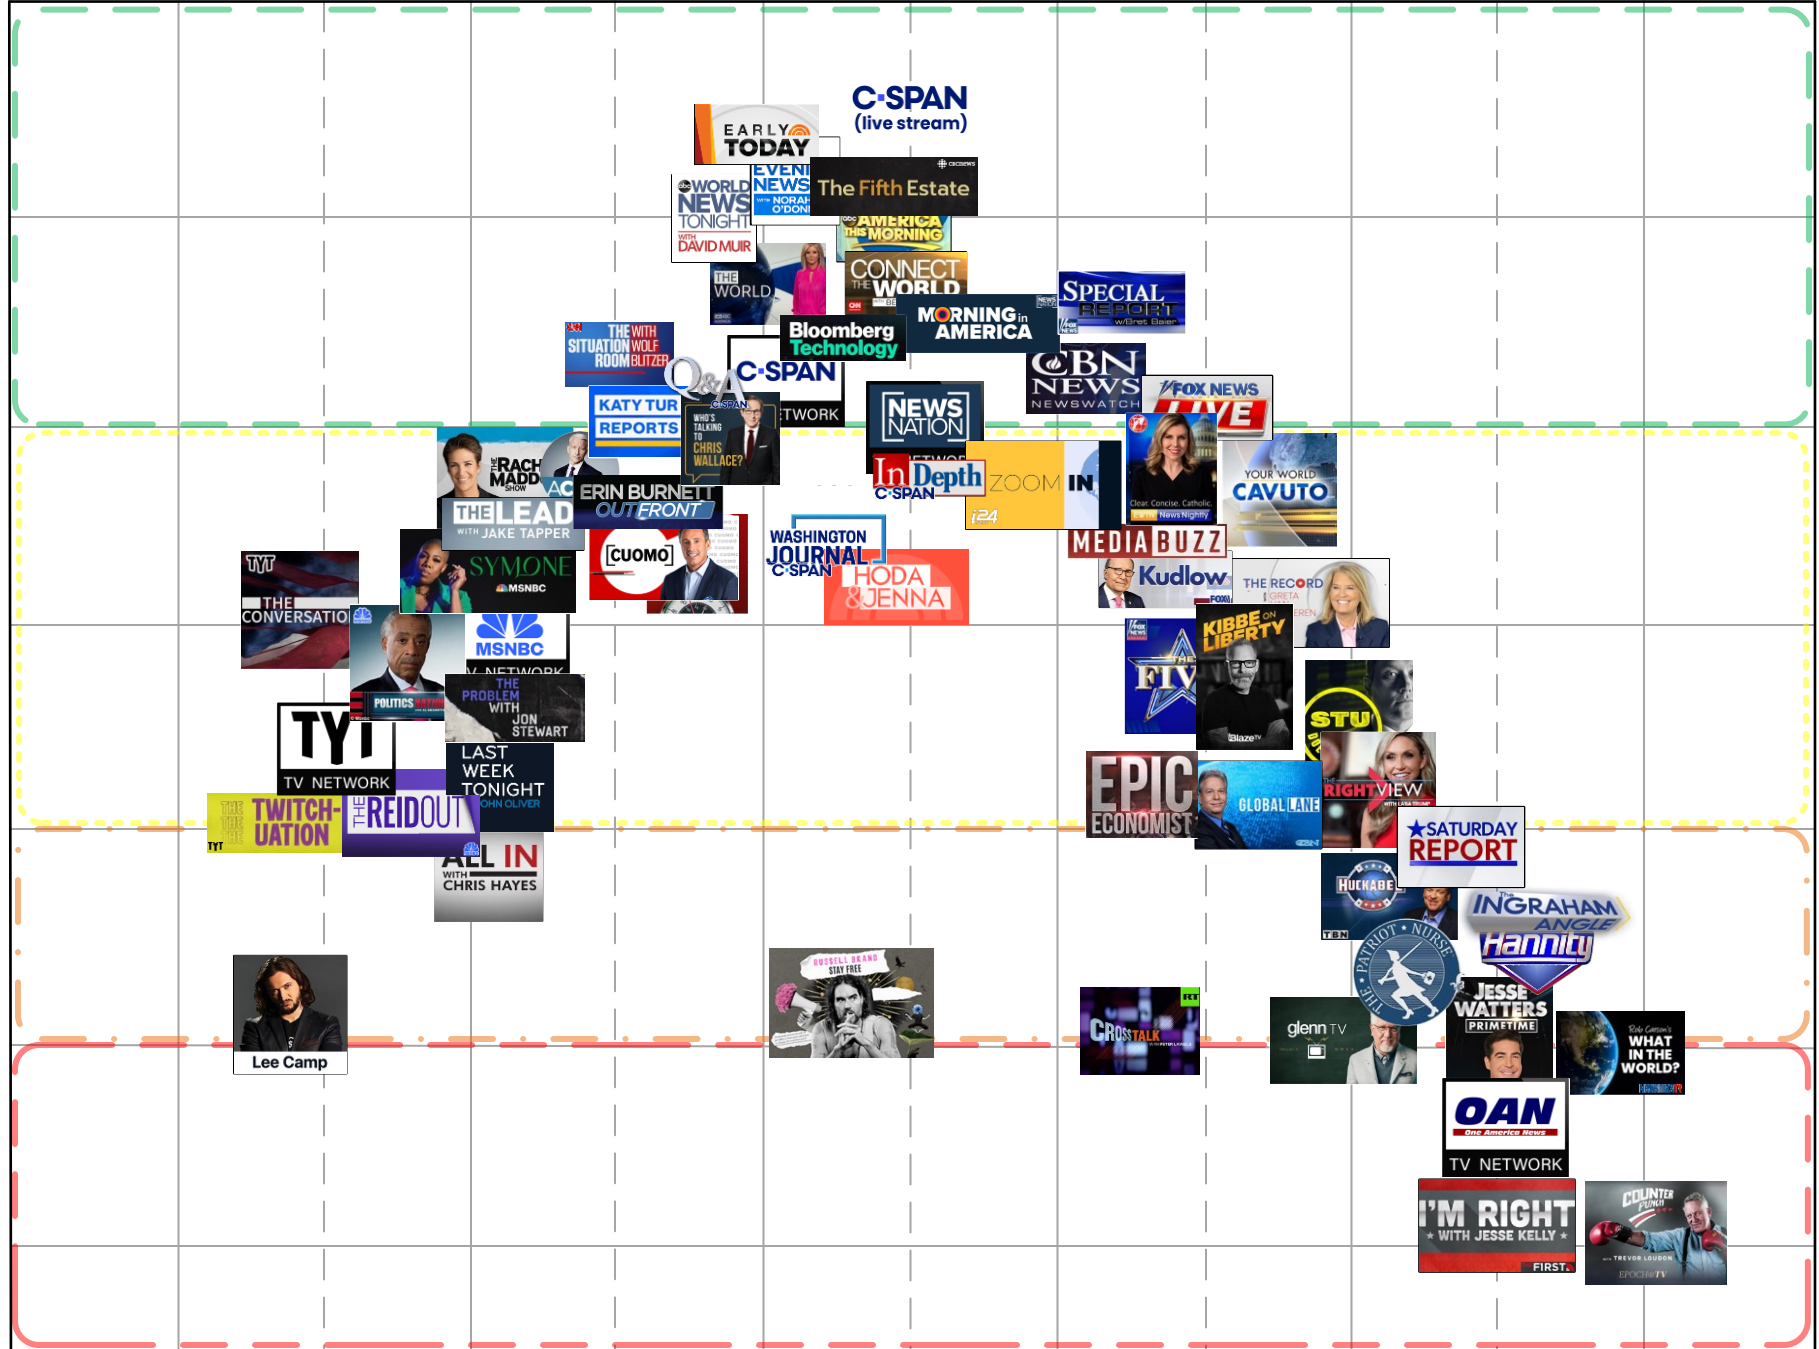

The Media Bias Chart®

TV Edition April 2023

Most Extreme Left

Hyper-Partisan Left

Strong Left

Skews Left

Middle

Skews Right

Strong Right

Hyper-Partisan Right

Most Extreme Right

ad fontes media

Thorough Fact Reporting OR Fact-Dense Analysis

Mix of Fact Reporting and Analysis OR Simple Fact Reporting

Analysis OR Wide Variation in Reliability

Opinion OR Wide Variation in Reliability

Selective, Incomplete, Unfair Persuasion, Propaganda, or Other Issues

Contains Misleading Info

Contains Inaccurate/Fabricated Info

MORE

News Value and Reliability

LESS

Licensed Copy

Bias

LEFT

RIGHT