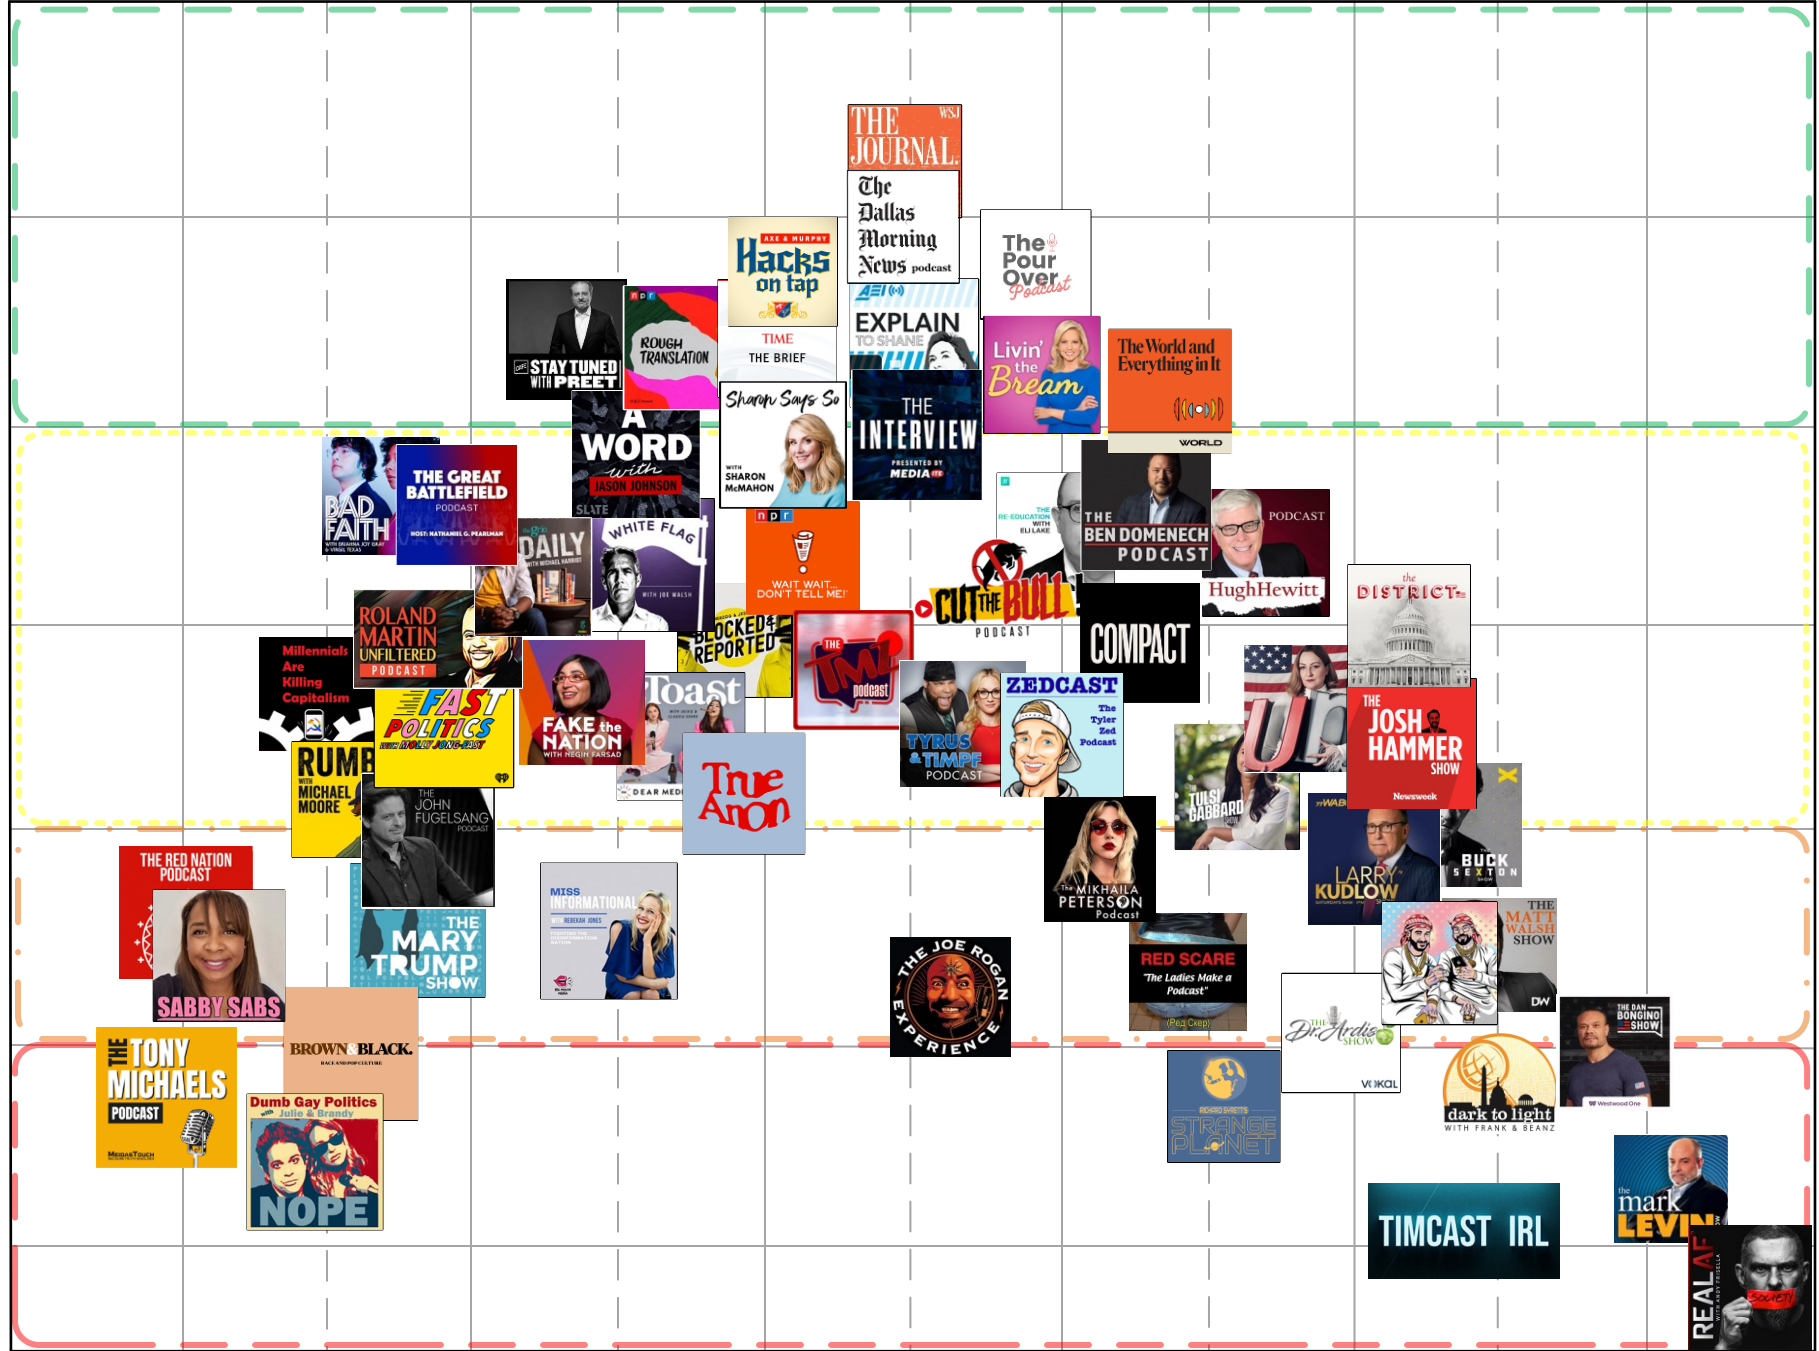

The Media Bias Chart®

Podcast Edition May 2023

Most Extreme Left

Hyper-Partisan Left

Strong Left

Skews Left

Middle

Skews Right

Strong Right

Hyper-Partisan Right

Most Extreme Right

Thorough Fact Reporting OR Fact-Dense Analysis

Mix of Fact Reporting and Analysis OR Simple Fact Reporting

Analysis OR Wide Variation in Reliability

Opinion OR Wide Variation in Reliability

Selective, Incomplete, Unfair Persuasion, Propaganda, or Other Issues

Contains Misleading Info

Contains Inaccurate/Fabricated Info

MORE

News Value and Reliability

LESS

LEFT

Licensed Copy

Bias

RIGHT