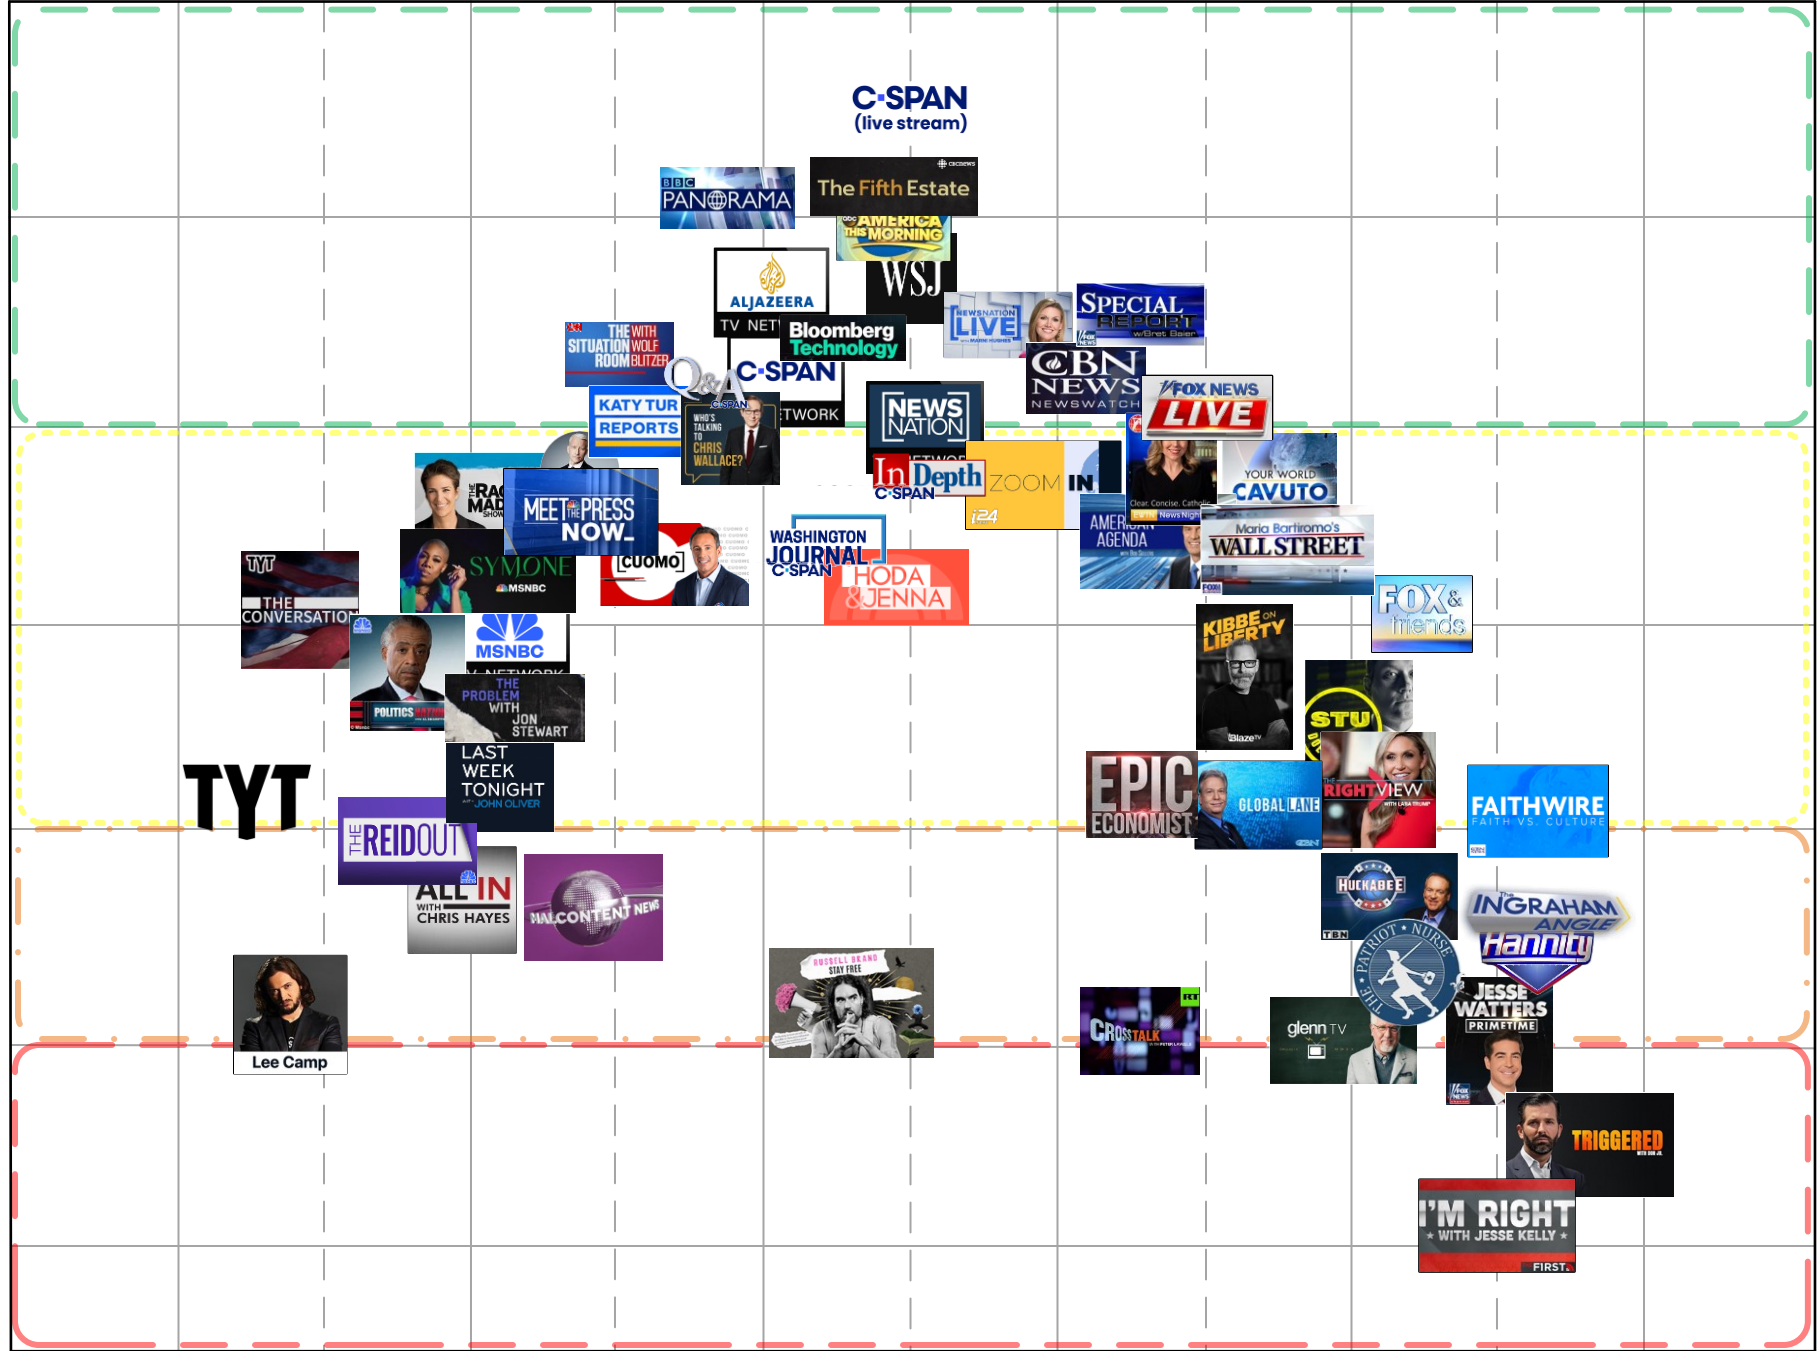

The Media Bias Chart®

TV Edition May 2023

Most Extreme Left

Hyper-Partisan Left

Strong Left

Skews Left

Middle

Skews Right

Strong Right

Hyper-Partisan Right

Most Extreme Right

Thorough Fact Reporting OR Fact-Dense Analysis

Mix of Fact Reporting and Analysis OR Simple Fact Reporting

Analysis OR Wide Variation in Reliability

Opinion OR Wide Variation in Reliability

Selective, Incomplete, Unfair Persuasion, Propaganda, or Other Issues

Contains Misleading Info

Contains Inaccurate/Fabricated Info

MORE

News Value and Reliability

LESS

LEFT

Licensed Copy

Bias

RIGHT