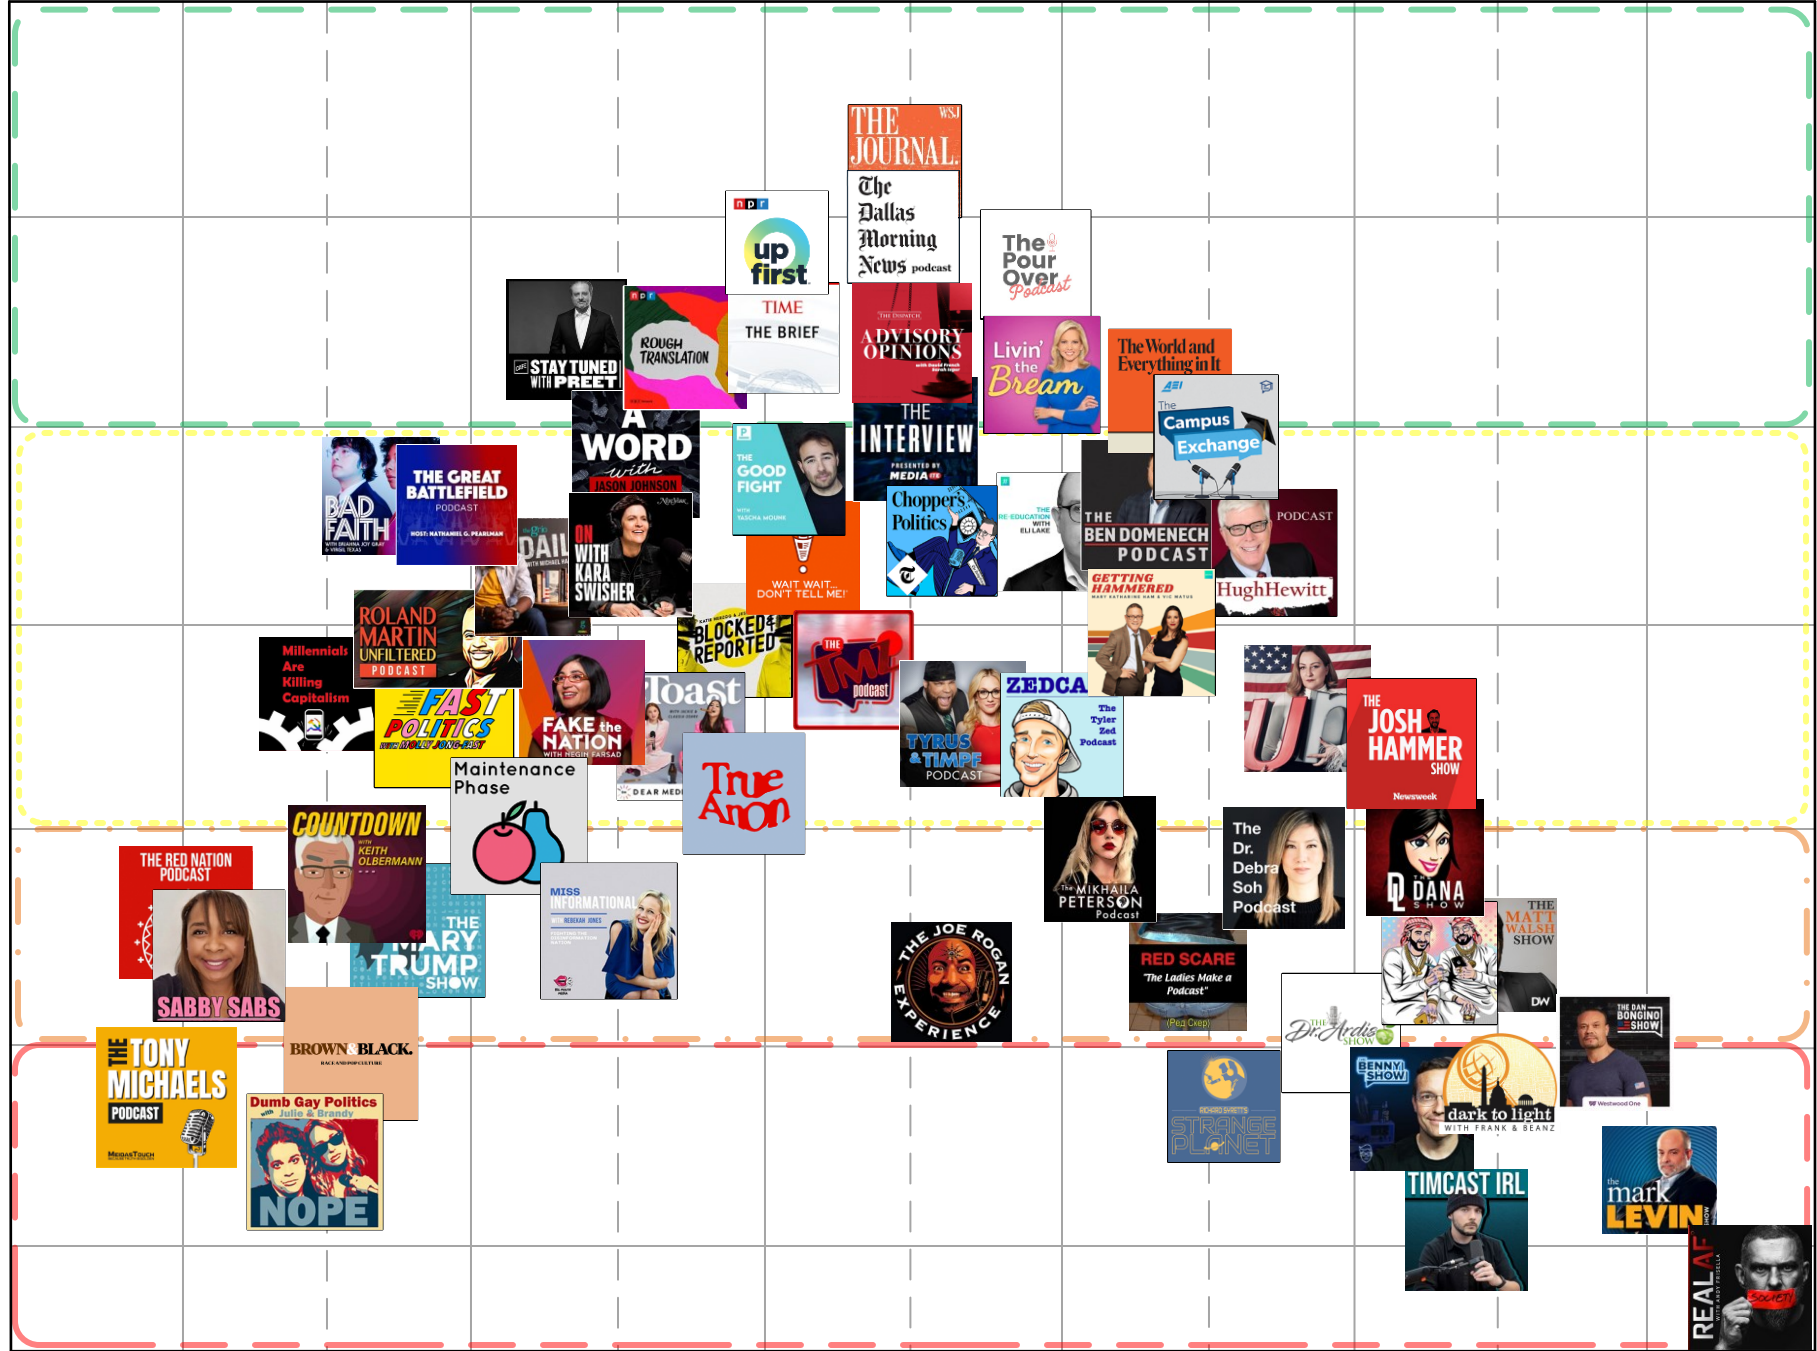

The Media Bias Chart®

Podcast Edition June 2023

Most Extreme Left

Hyper-Partisan Left

Strong Left

Skews Left

Middle

Skews Right

Strong Right

Hyper-Partisan Right

Most Extreme Right

Thorough Fact Reporting OR Fact-Dense Analysis

Mix of Fact Reporting and Analysis OR Simple Fact Reporting

Analysis OR Wide Variation in Reliability

Opinion OR Wide Variation in Reliability

Selective, Incomplete, Unfair Persuasion, Propaganda, or Other Issues

Contains Misleading Info

Contains Inaccurate/Fabricated Info

MORE

News Value and Reliability

LESS

LEFT

Licensed Copy

Bias

RIGHT