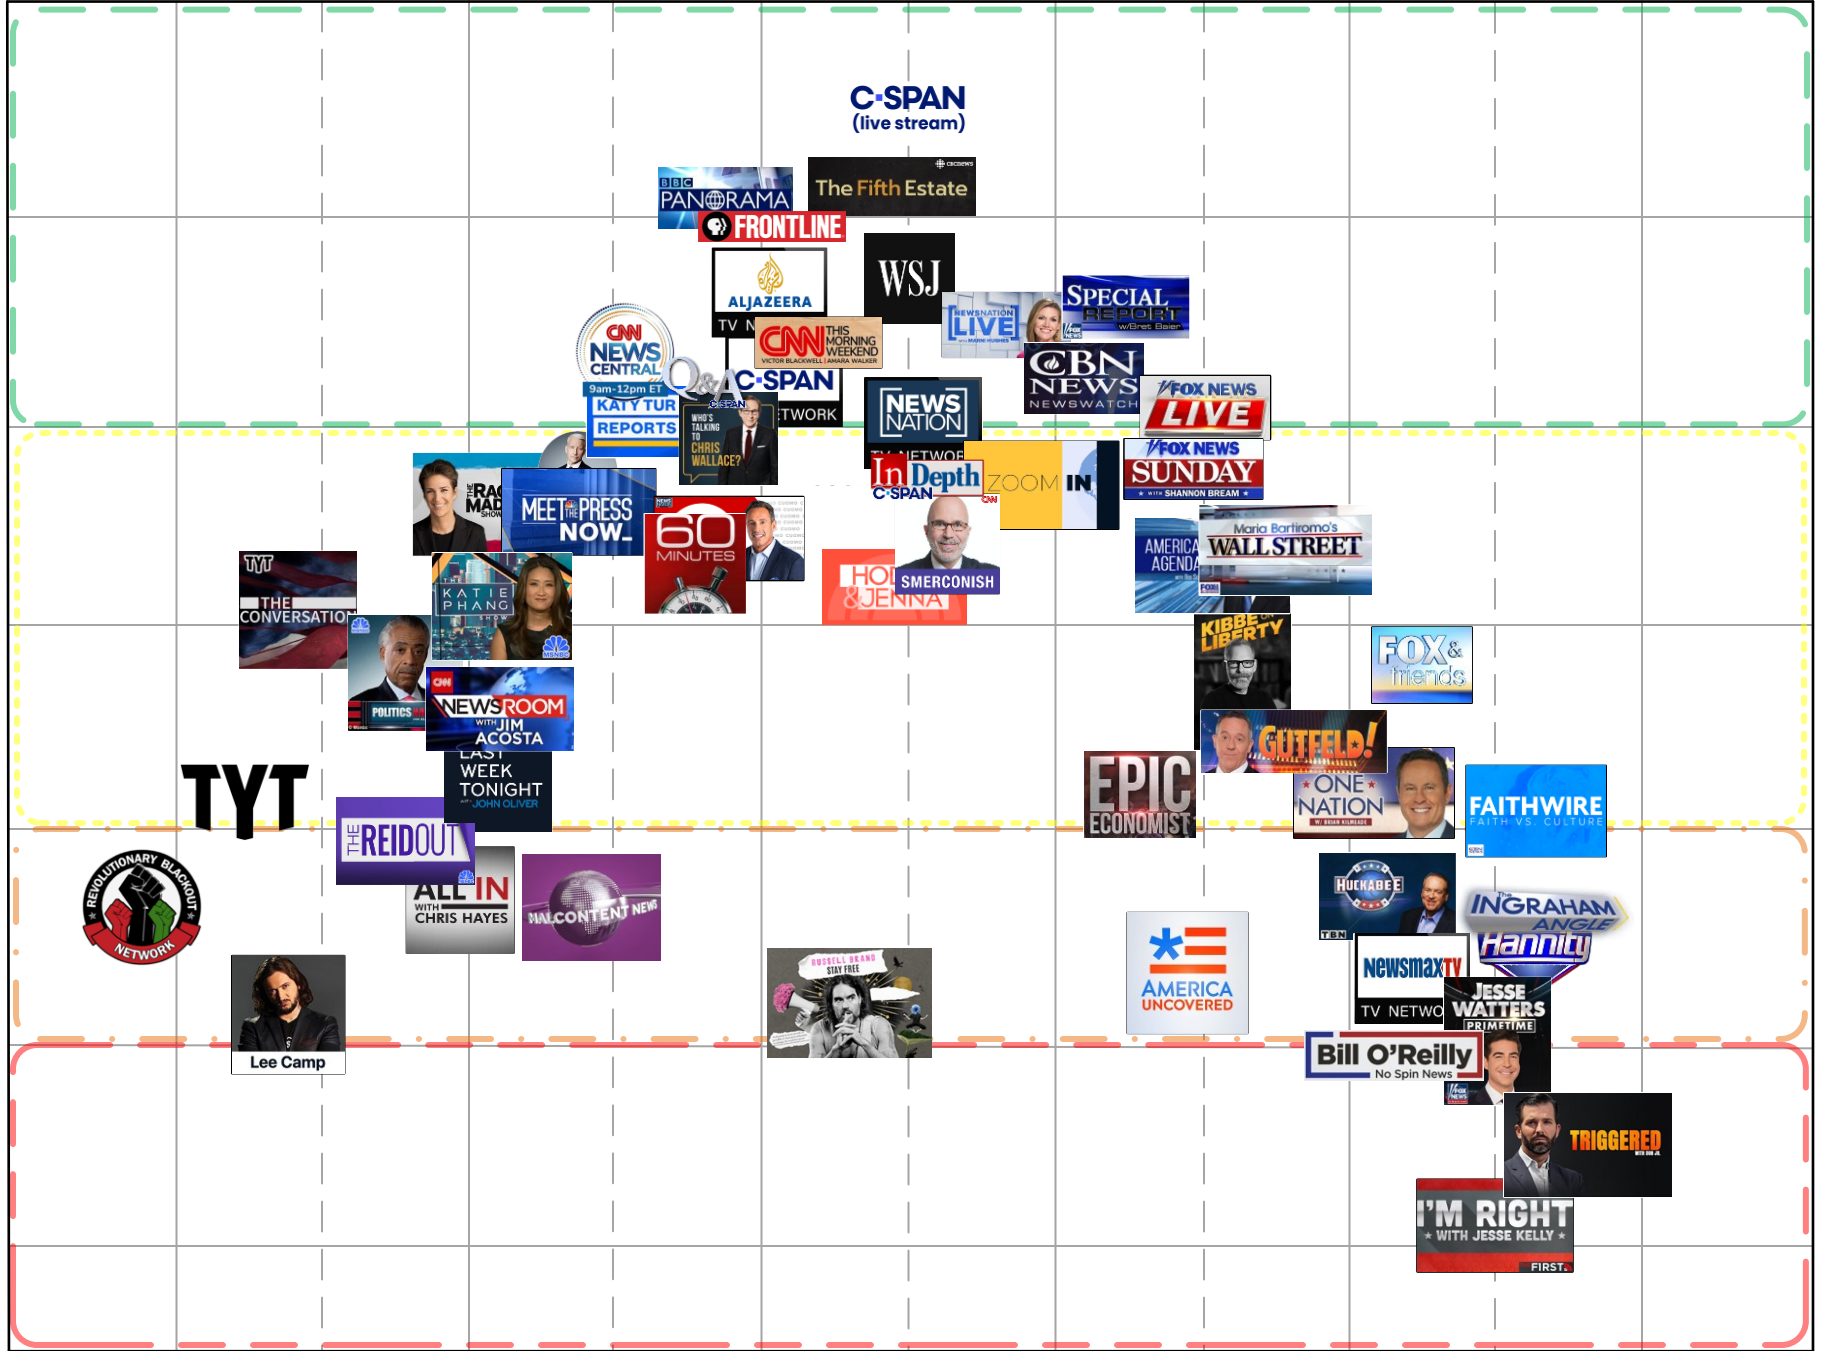

The Media Bias Chart®

TV Edition June 2023

Most Extreme Left Hyper-Partisan Left Strong Left Skews Left Middle Skews Right Strong Right Hyper-Partisan Right Most Extreme Right

ad fontes media

↑ MORE ↓

Thorough Fact Reporting OR Fact-Dense Analysis

Mix of Fact Reporting and Analysis OR Simple Fact Reporting

Analysis OR Wide Variation in Reliability

Opinion OR Wide Variation in Reliability

News Value and Reliability

↓ LESS ↓

Contains Misleading Info

Contains Inaccurate/Fabricated Info

← LEFT Licensed Copy Bias RIGHT →