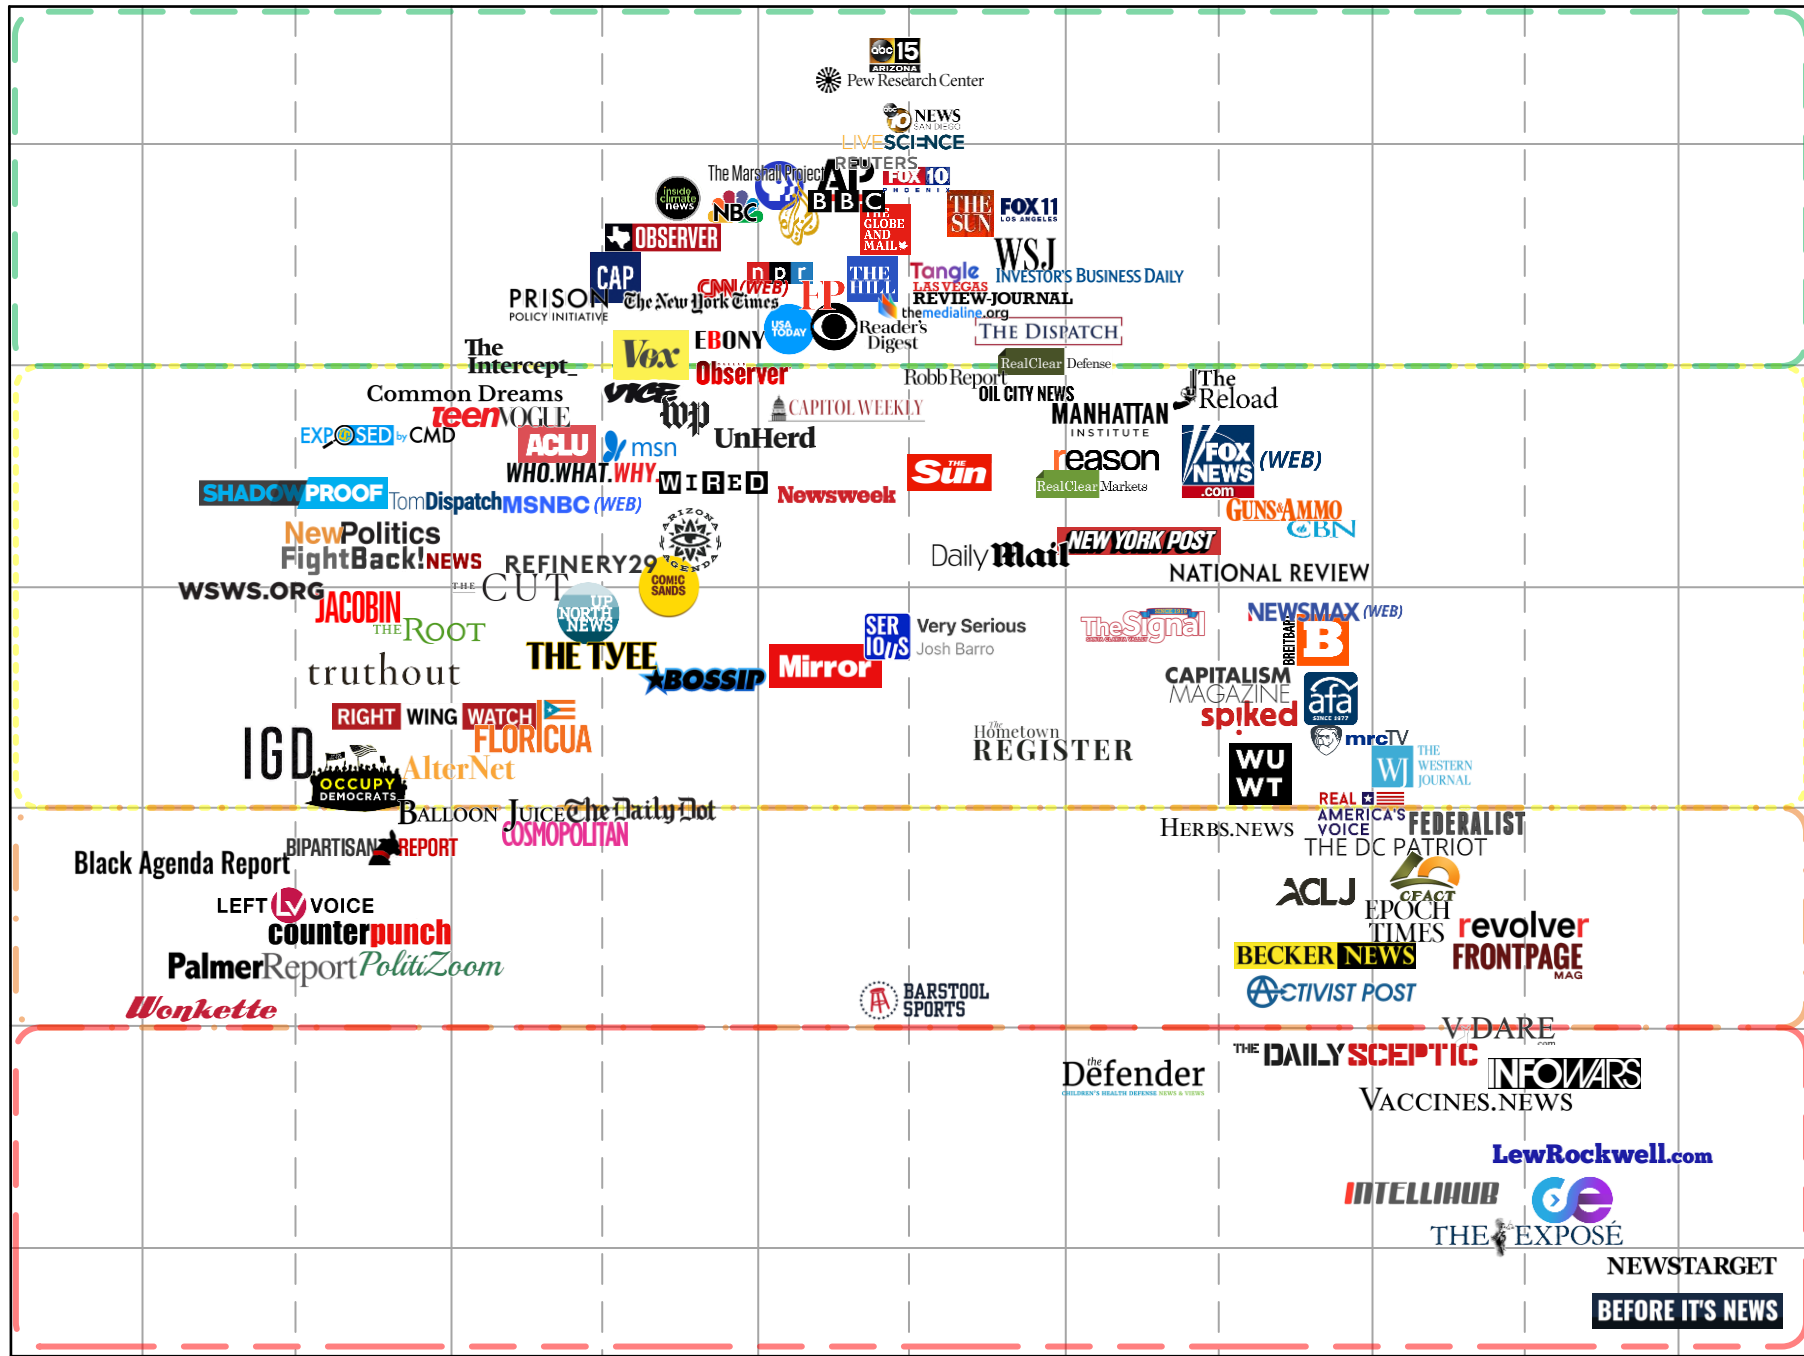

The Media Bias Chart®

Version 11.0 July 2023 Edition

Most Extreme

Hyper-Partisan Left

Strong Left

Skews Left

Middle

Skews Right

Strong Right

Hyper-Partisan Right

Most Extreme

Thorough Fact Reporting OR Fact-Dense Analysis

Mix of Fact Reporting and Analysis OR Simple Fact Reporting

Analysis OR Wide Variation in Reliability

Opinion OR Wide Variation in Reliability

Selective, Incomplete, Unfair Persuasion, Propaganda, or Other Issues

Contains Misleading Info

Contains Inaccurate/Fabricated Info

MORE

News Value and Reliability

LESS

Licensed Copy Bias

LEFT

RIGHT