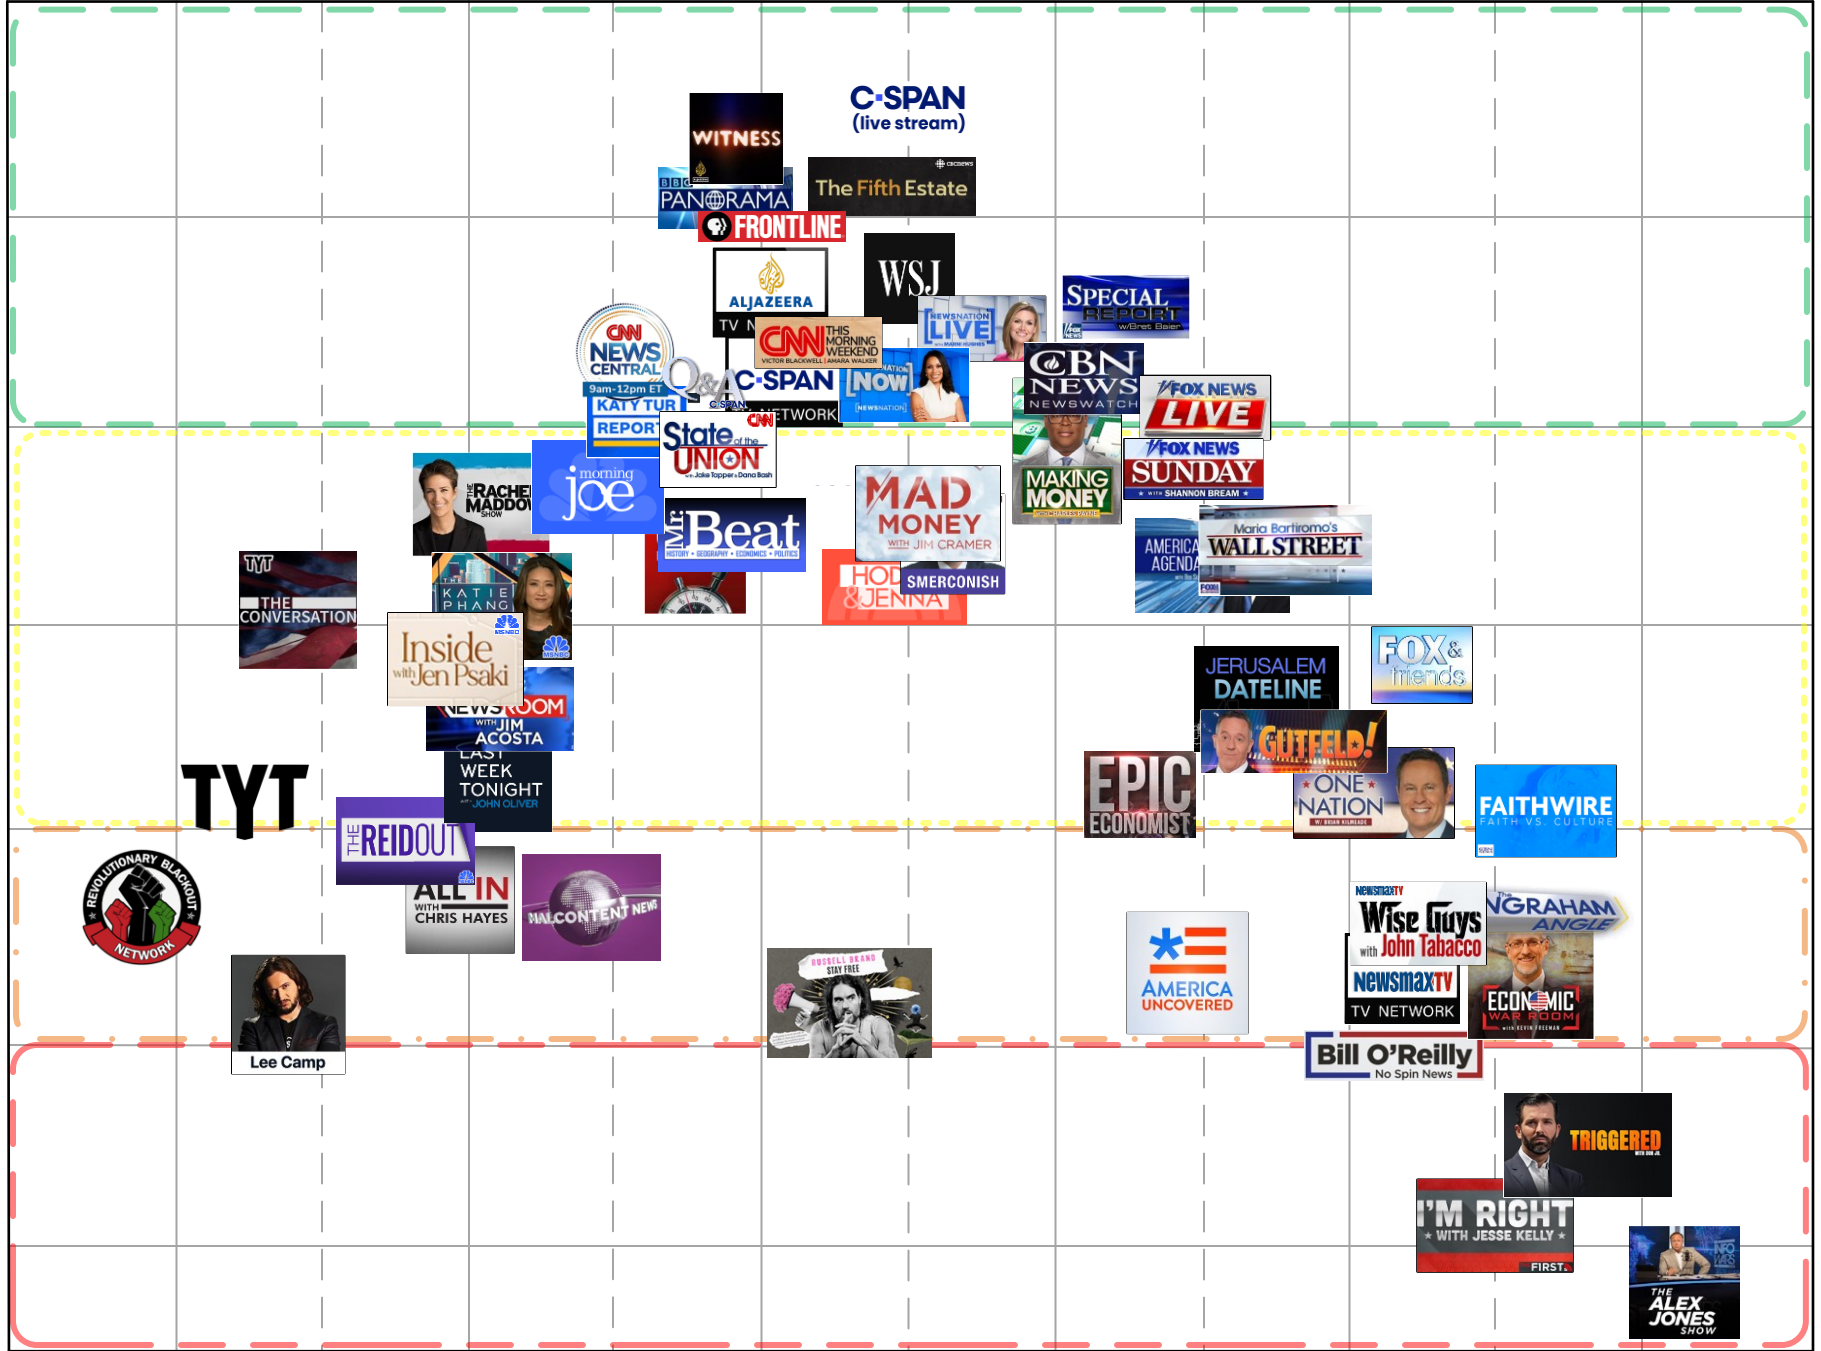

The Media Bias Chart®

TV Edition July 2023

Most Extreme Left   Hyper-Partisan Left   Strong Left   Skews Left   Middle   Skews Right   Strong Right   Hyper-Partisan Right   Most Extreme Right

ad fontes media

↑ MORE ↓

Thorough Fact Reporting OR Fact-Dense Analysis

Mix of Fact Reporting and Analysis OR Simple Fact Reporting

Analysis OR Wide Variation in Reliability

Opinion OR Wide Variation in Reliability

Selective, Incomplete, Unfair Persuasion, Propaganda, or Other Issues

↓ LESS ↓

Contains Misleading Info

Contains Inaccurate/Fabricated Info

← LEFT   Licensed Copy Bias   RIGHT →