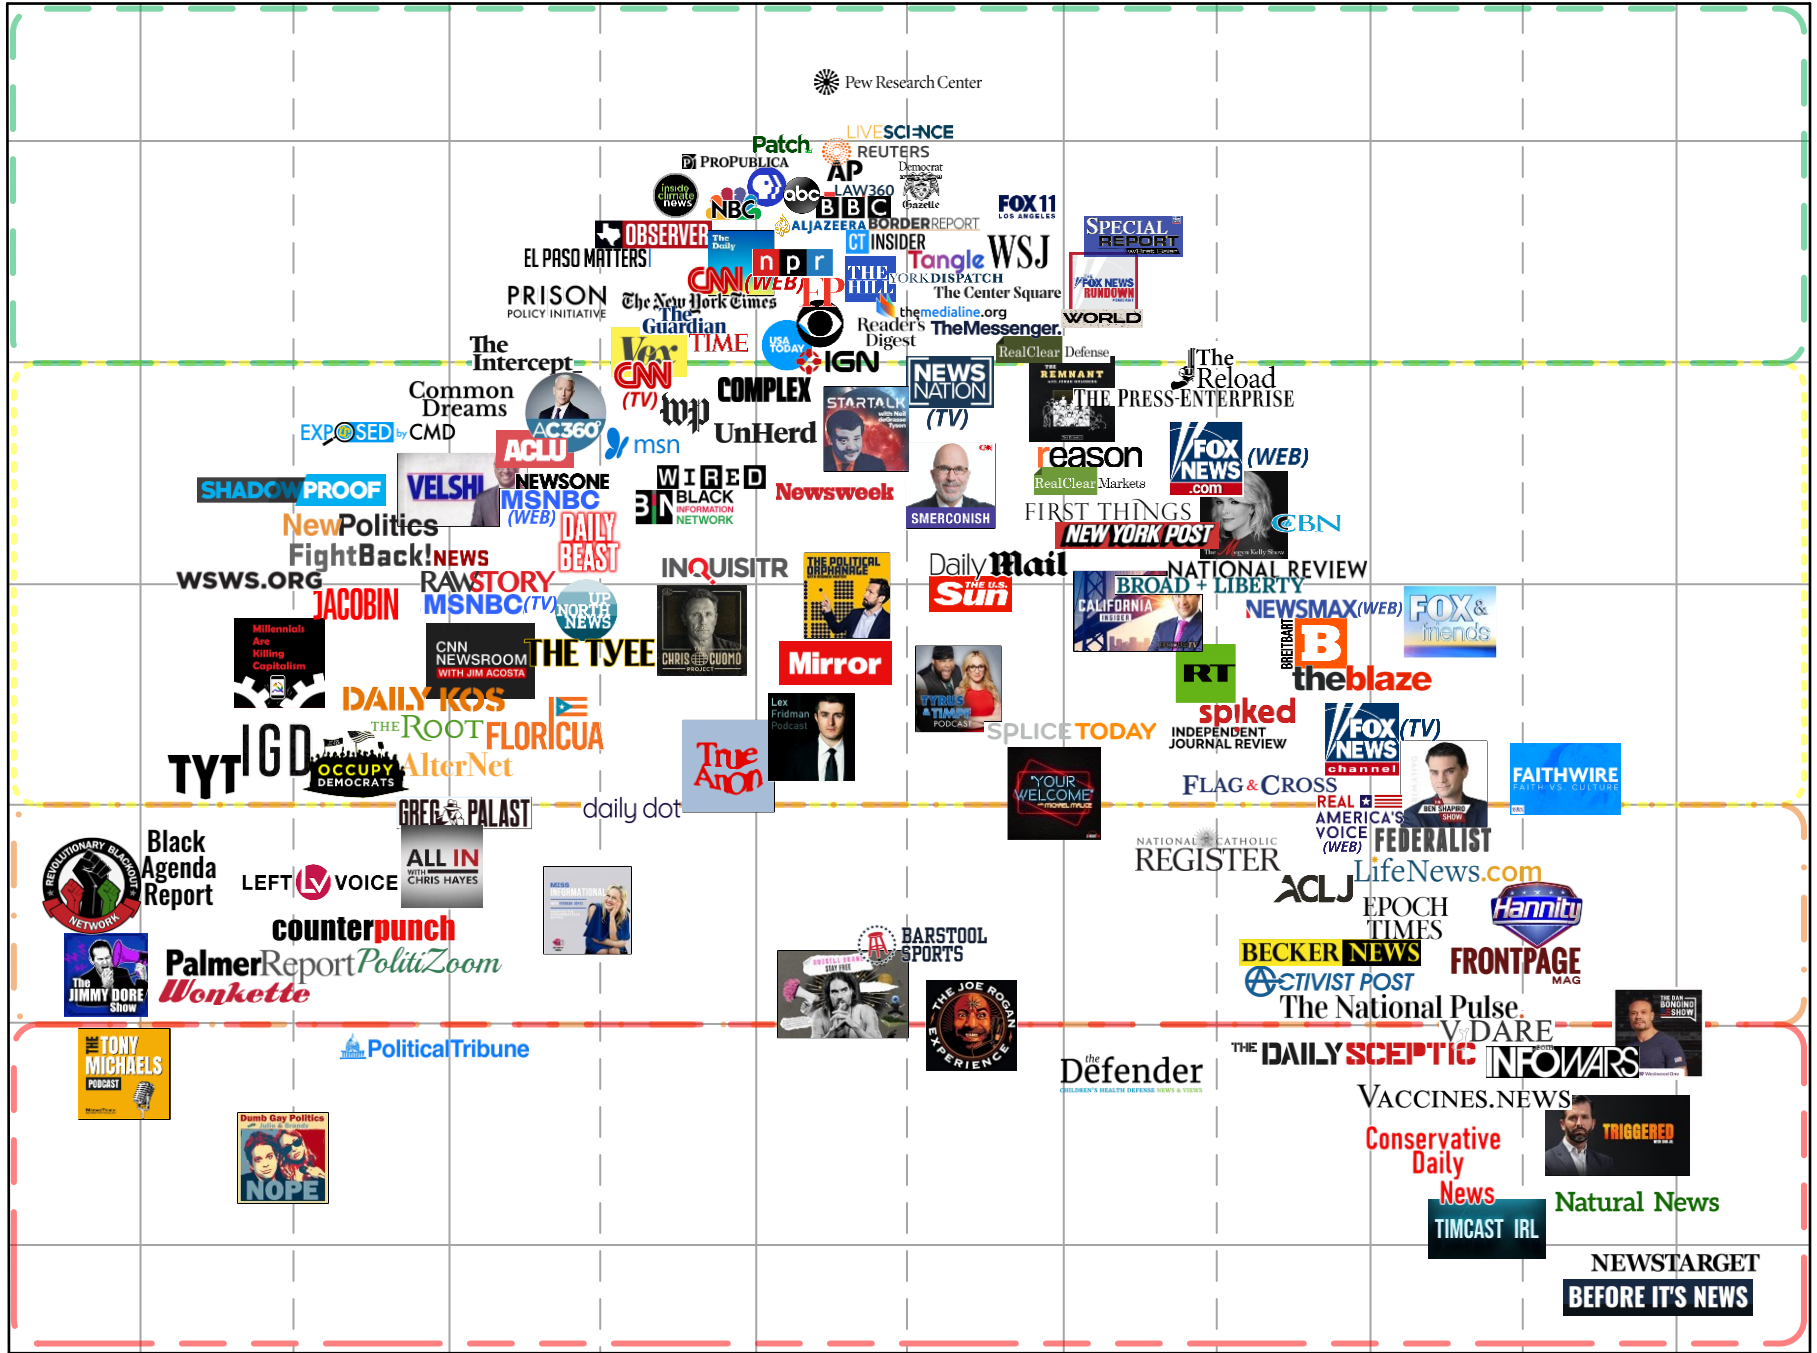

The Media Bias Chart ®

Version 11.0 August 2023 Edition – Combined Web, Podcast, and TV

Most Extreme   Hyper-Partisan Left   Strong Left   Skews Left   Middle   Skews Right   Strong Right   Hyper-Partisan Right   Most Extreme

Thorough Fact Reporting OR Fact-Dense Analysis

Mix of Fact Reporting and Analysis OR Simple Fact Reporting

Analysis OR Wide Variation in Reliability

Opinion OR Wide Variation in Reliability

Selective, Incomplete, Unfair Persuasion, Propaganda, or Other Issues

Contains Misleading Info

Contains Inaccurate/Fabricated Info

MORE

News Value and Reliability

LESS

← LEFT

Licensed Copy
Bias

RIGHT →