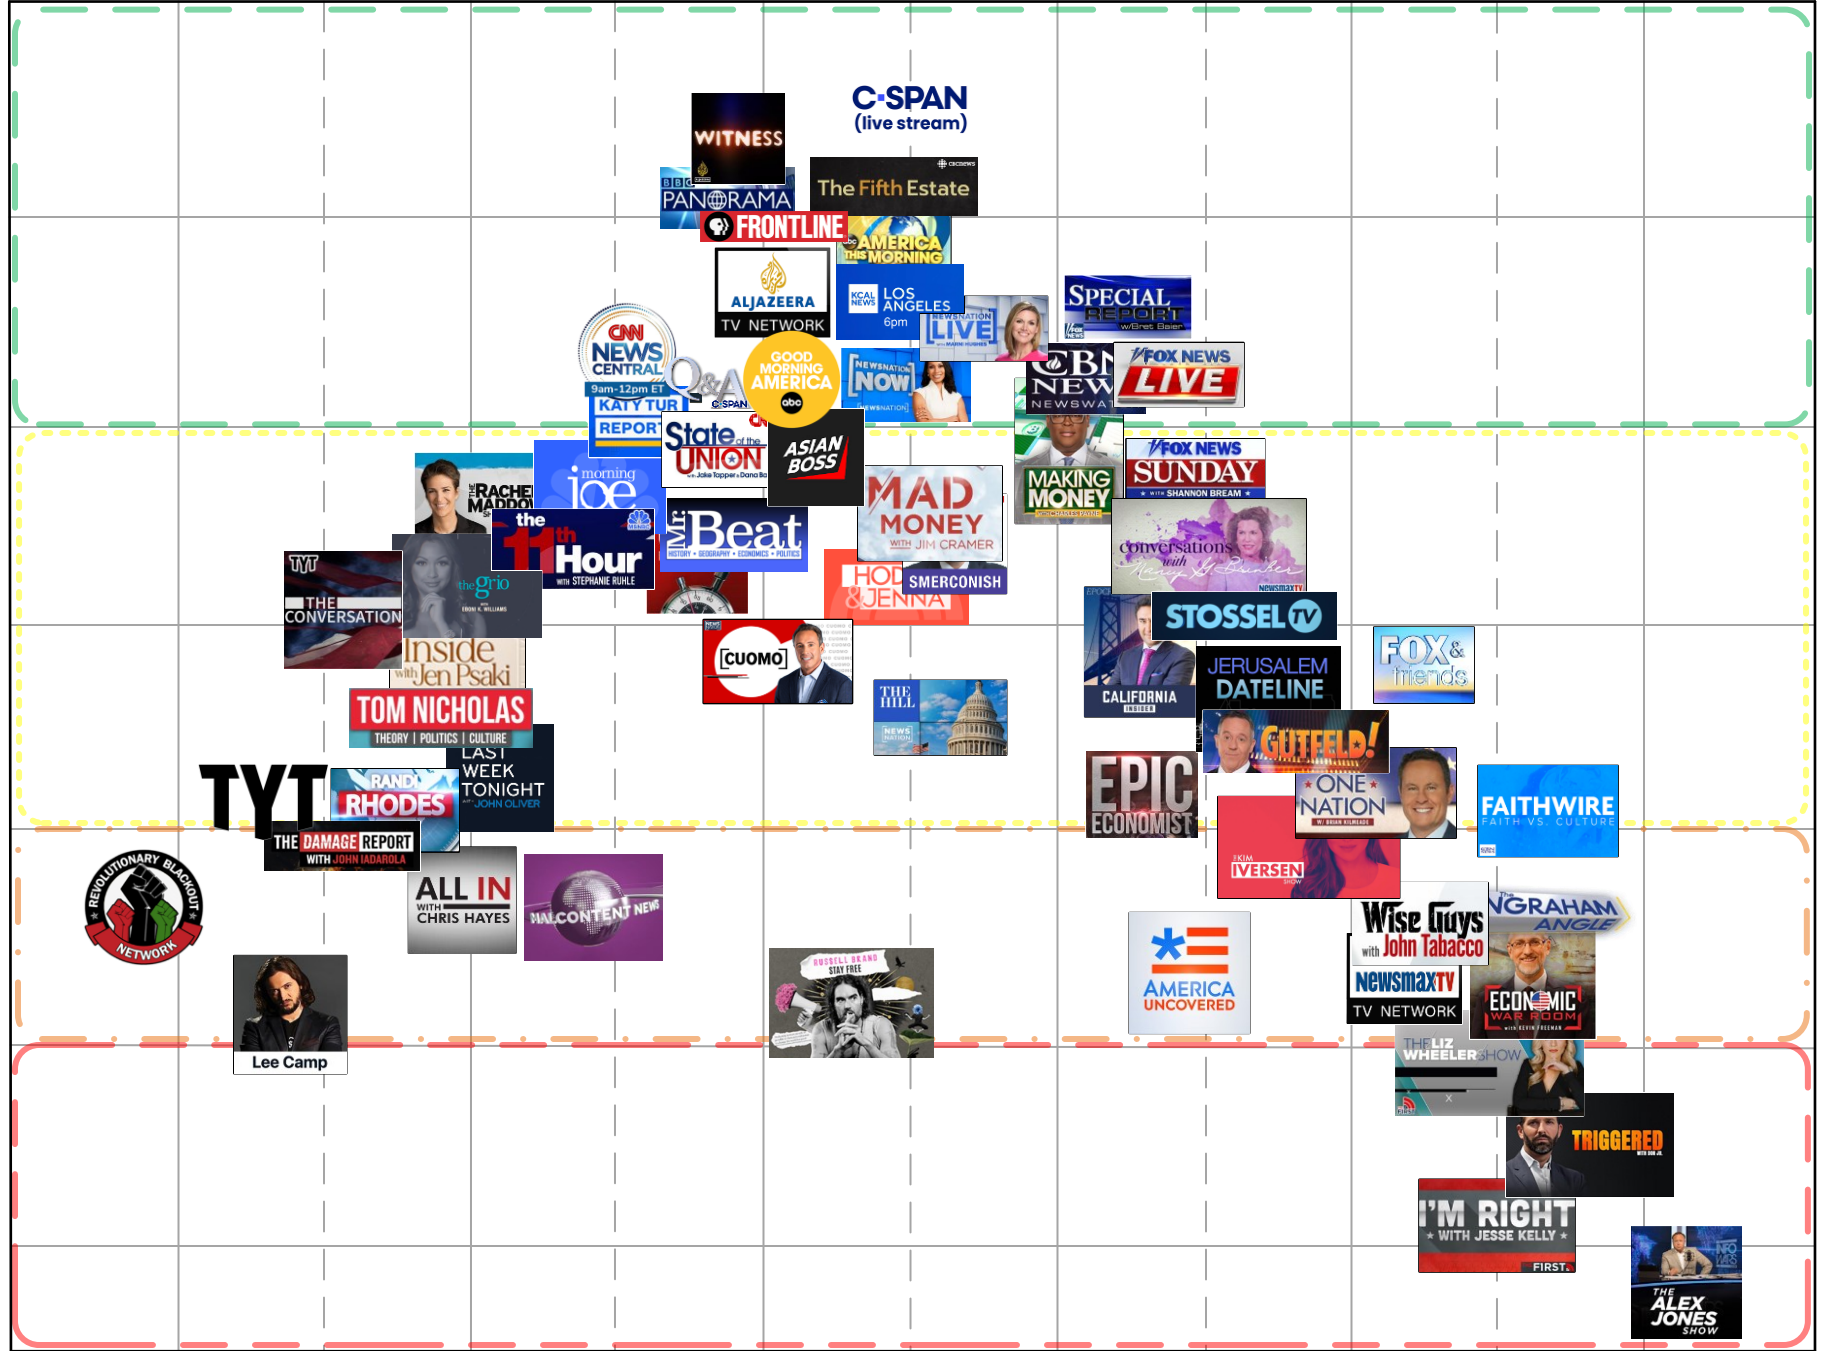

The Media Bias Chart®

TV Edition August 2023

Most Extreme Left

Hyper-Partisan Left

Strong Left

Skews Left

Middle

Skews Right

Strong Right

Hyper-Partisan Right

Most Extreme Right

ad fontes media

Thorough Fact Reporting OR Fact-Dense Analysis

Mix of Fact Reporting and Analysis OR Simple Fact Reporting

Analysis OR Wide Variation in Reliability

Opinion OR Wide Variation in Reliability

Selective, Incomplete, Unfair Persuasion, Propaganda, or Other Issues

Contains Misleading Info

Contains Inaccurate/Fabricated Info

MORE

News Value and Reliability

LESS

LEFT

Licensed Copy

Bias

RIGHT