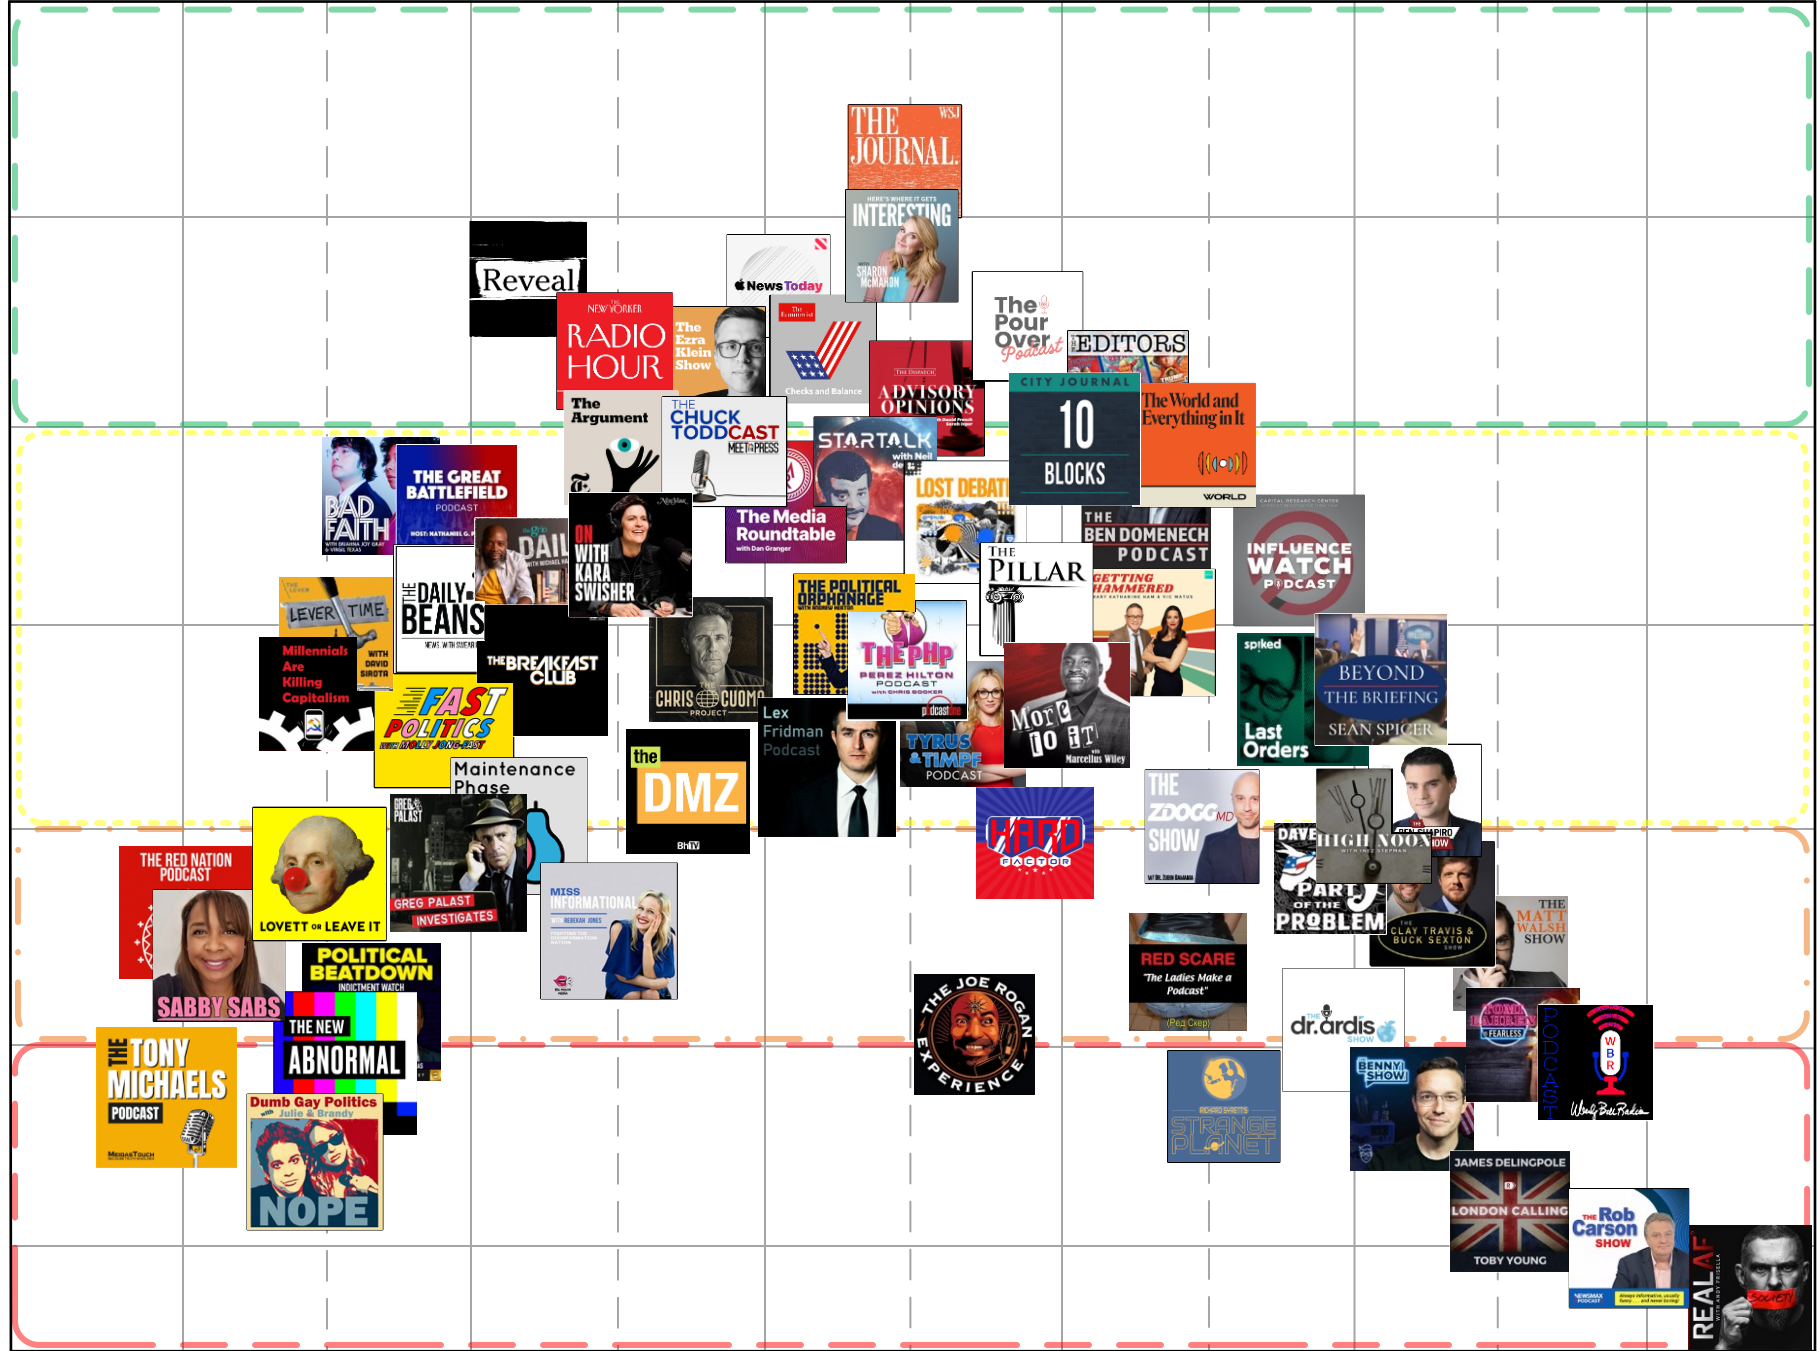

The Media Bias Chart®

Podcast Edition September 2023

Most Extreme Left

Hyper-Partisan Left

Strong Left

Skews Left

Middle

Skews Right

Strong Right

Hyper-Partisan Right

Most Extreme Right

Thorough Fact Reporting OR Fact-Dense Analysis

Mix of Fact Reporting and Analysis OR Simple Fact Reporting

Analysis OR Wide Variation in Reliability

Opinion OR Wide Variation in Reliability

Selective, Incomplete, Unfair Persuasion, Propaganda, or Other Issues

Contains Misleading Info

Contains Inaccurate/Fabricated Info

MORE

News Value and Reliability

LESS

LEFT

Licensed Copy

Bias

RIGHT