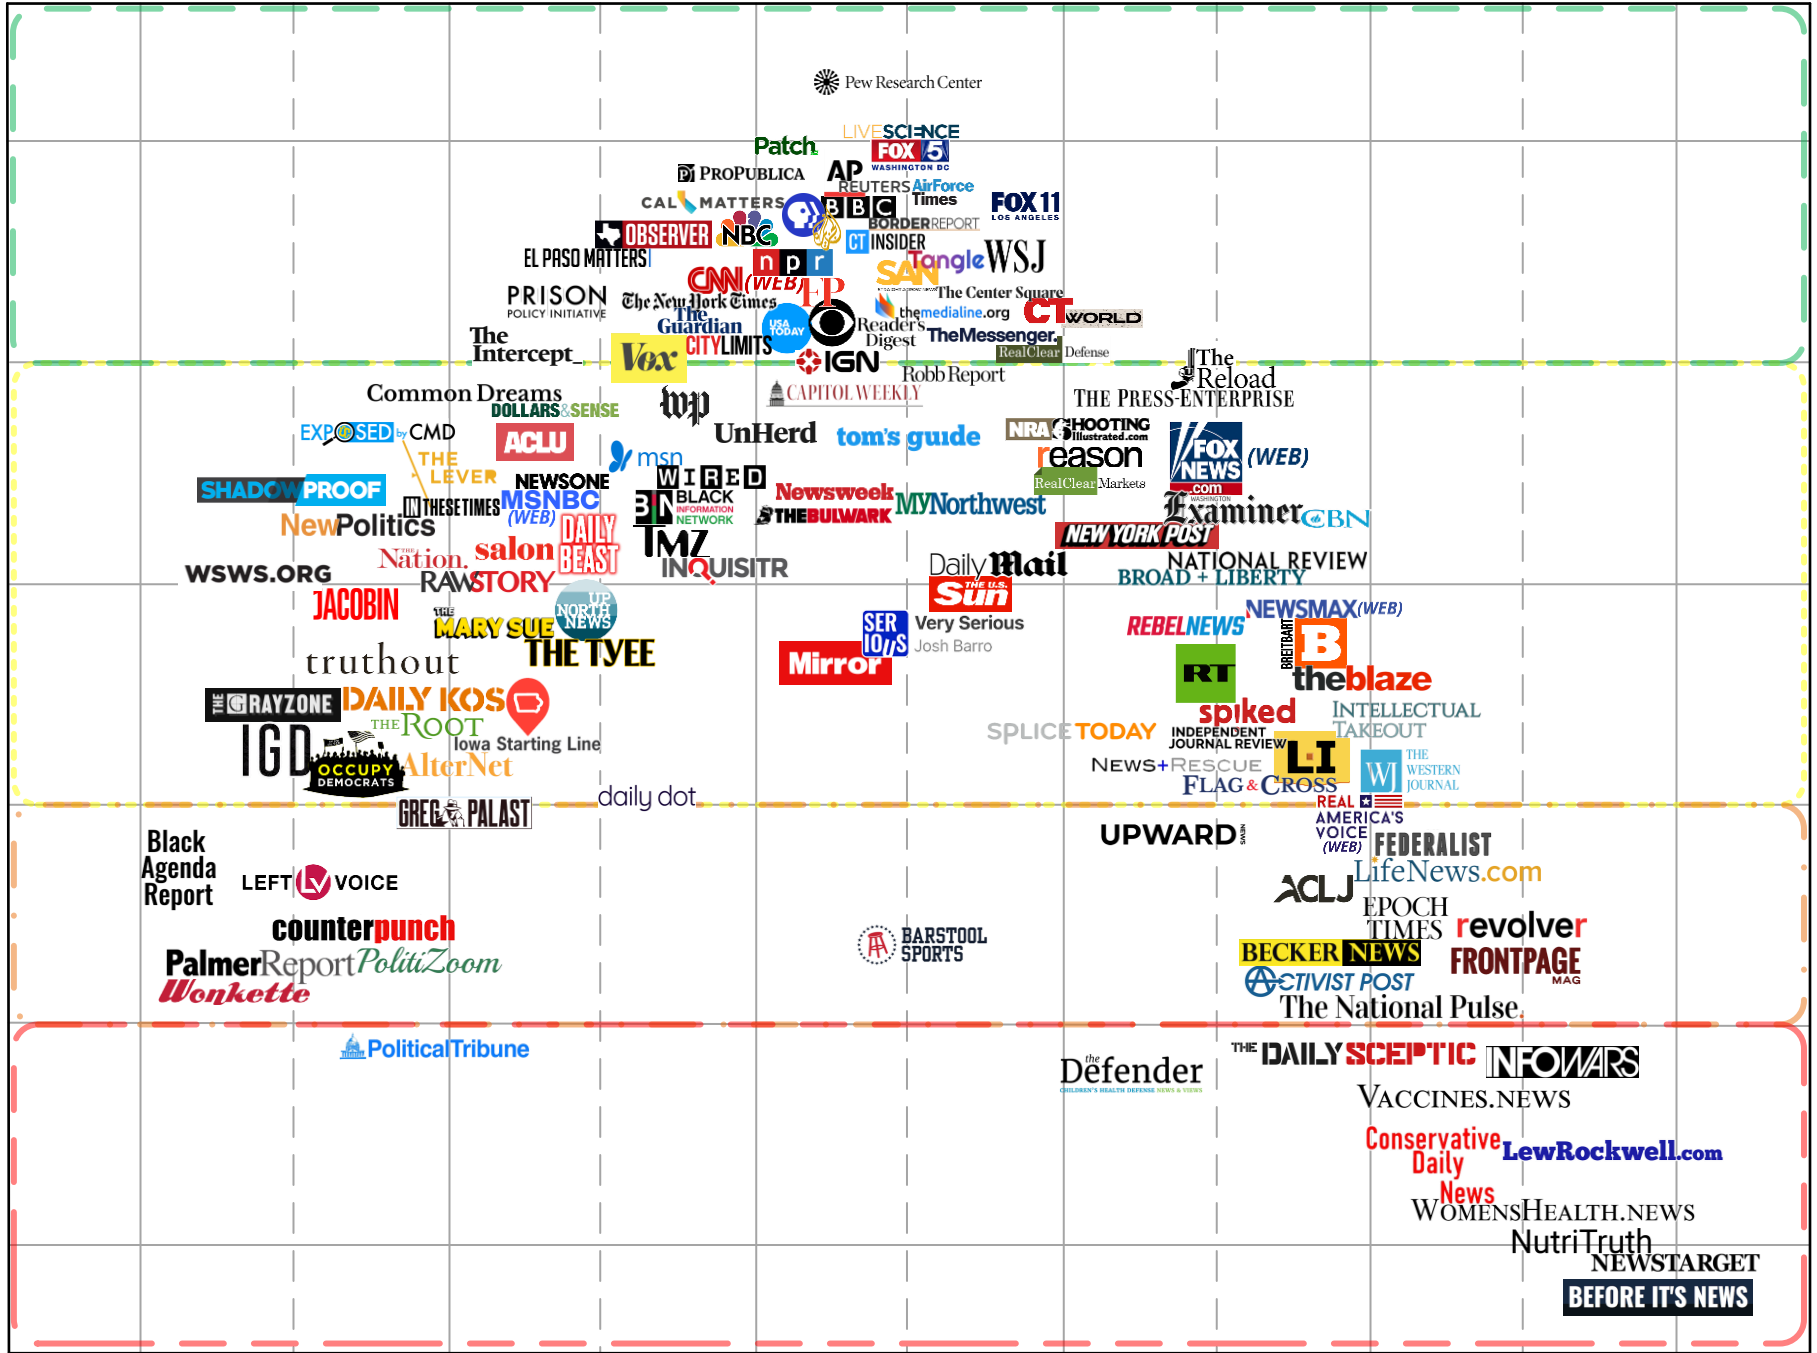

The Media Bias Chart ®

Version 11.0 September 2023 Edition

Most Extreme

Hyper-Partisan Left

Strong Left

Skews Left

Middle

Skews Right

Strong Right

Hyper-Partisan Right

Most Extreme

Thorough Fact Reporting OR Fact-Dense Analysis

Mix of Fact Reporting and Analysis OR Simple Fact Reporting

Analysis OR Wide Variation in Reliability

Opinion OR Wide Variation in Reliability

Selective, Incomplete, Unfair Persuasion, Propaganda, or Other Issues

Contains Misleading Info

Contains Inaccurate/Fabricated Info

News Value and Reliability

MORE

LESS

← LEFT License Copy Bias RIGHT →