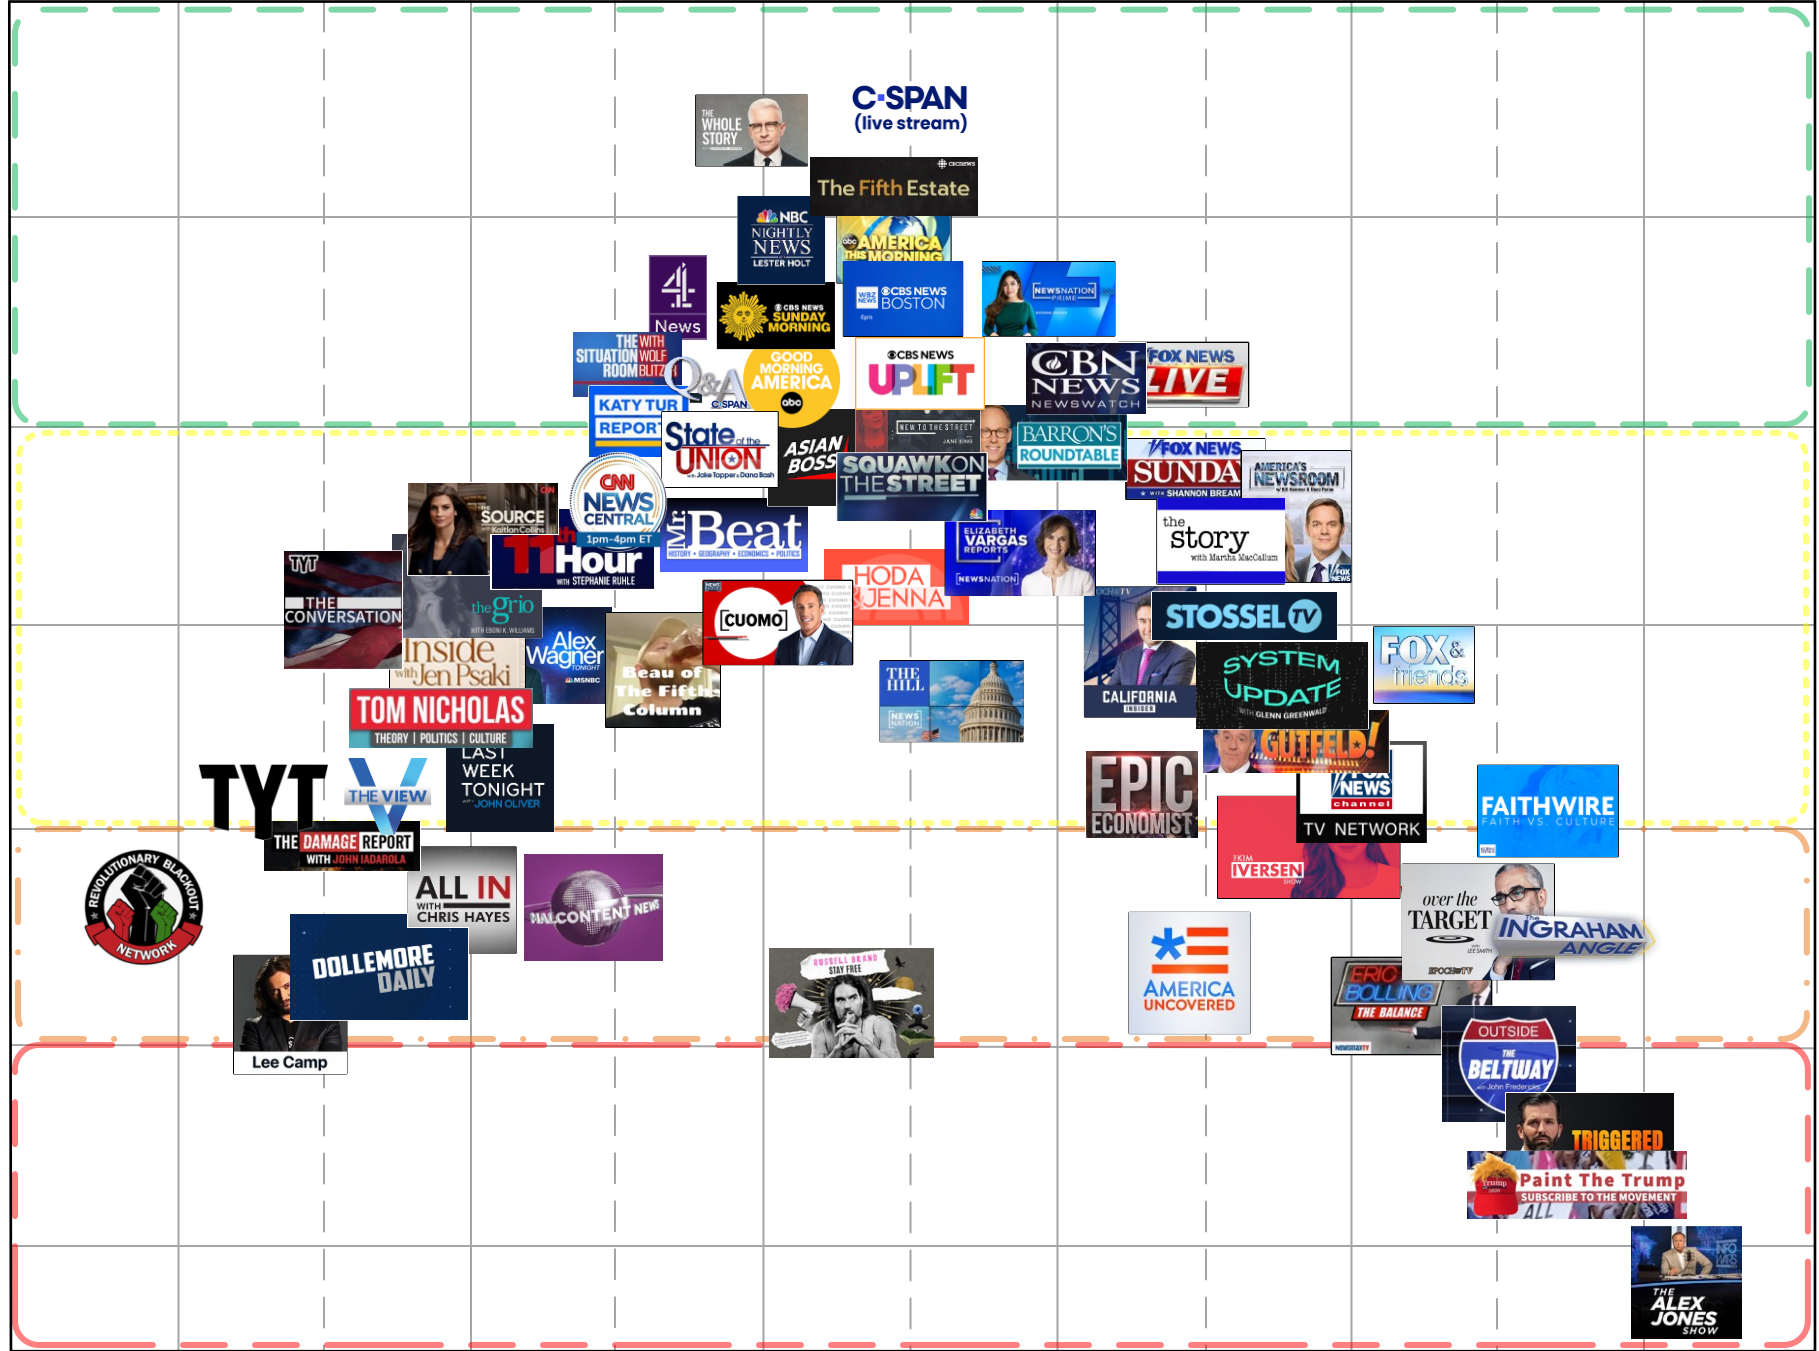

The Media Bias Chart®

TV Edition October 2023

Most Extreme Left

Hyper-Partisan Left

Strong Left

Skews Left

Middle

Skews Right

Strong Right

Hyper-Partisan Right

Most Extreme Right

Thorough Fact Reporting OR Fact-Dense Analysis

Mix of Fact Reporting and Analysis OR Simple Fact Reporting

Analysis OR Wide Variation in Reliability

Opinion OR Wide Variation in Reliability

Selective, Incomplete, Unfair Persuasion, Propaganda, or Other Issues

Contains Misleading Info

Contains Inaccurate/Fabricated Info

MORE

News Value and Reliability

LESS

LEFT

Licensed Copy Bias

RIGHT

Bias