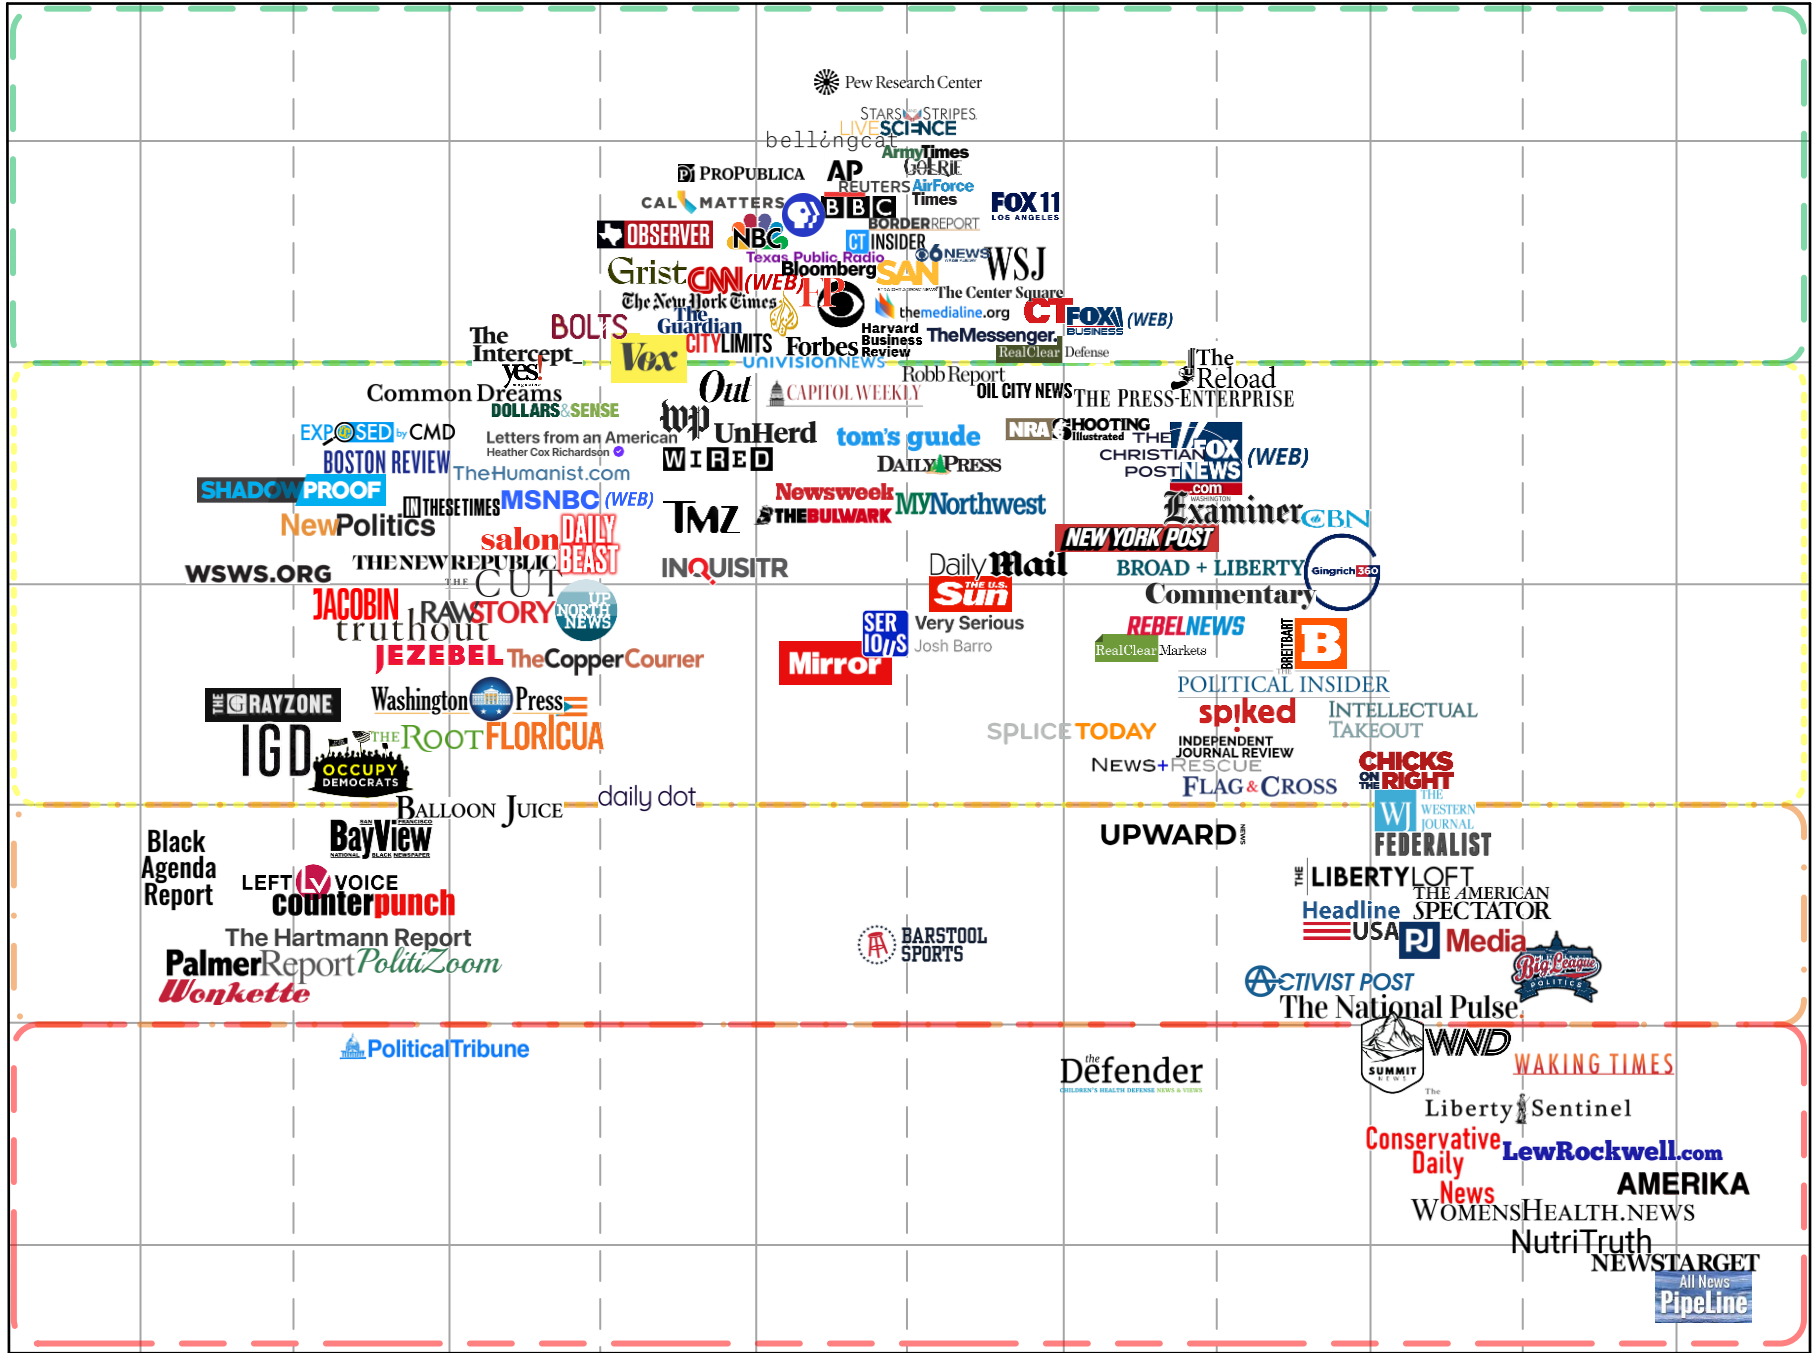

The Media Bias Chart ®

Version 11.0 November 2023 Edition

Most Extreme

Hyper-Partisan Left

Strong Left

Skews Left

Middle

Skews Right

Strong Right

Hyper-Partisan Right

Most Extreme

Thorough Fact Reporting OR Fact-Dense Analysis

Mix of Fact Reporting and Analysis OR Simple Fact Reporting

Analysis OR Wide Variation in Reliability

Opinion OR Wide Variation in Reliability

Selective, Incomplete, Unfair Persuasion, Propaganda, or Other Issues

Contains Misleading Info

Contains Inaccurate/Fabricated Info

MORE
News Value and Reliability
LESS

LEFT

Licensed Copy
Bias

RIGHT