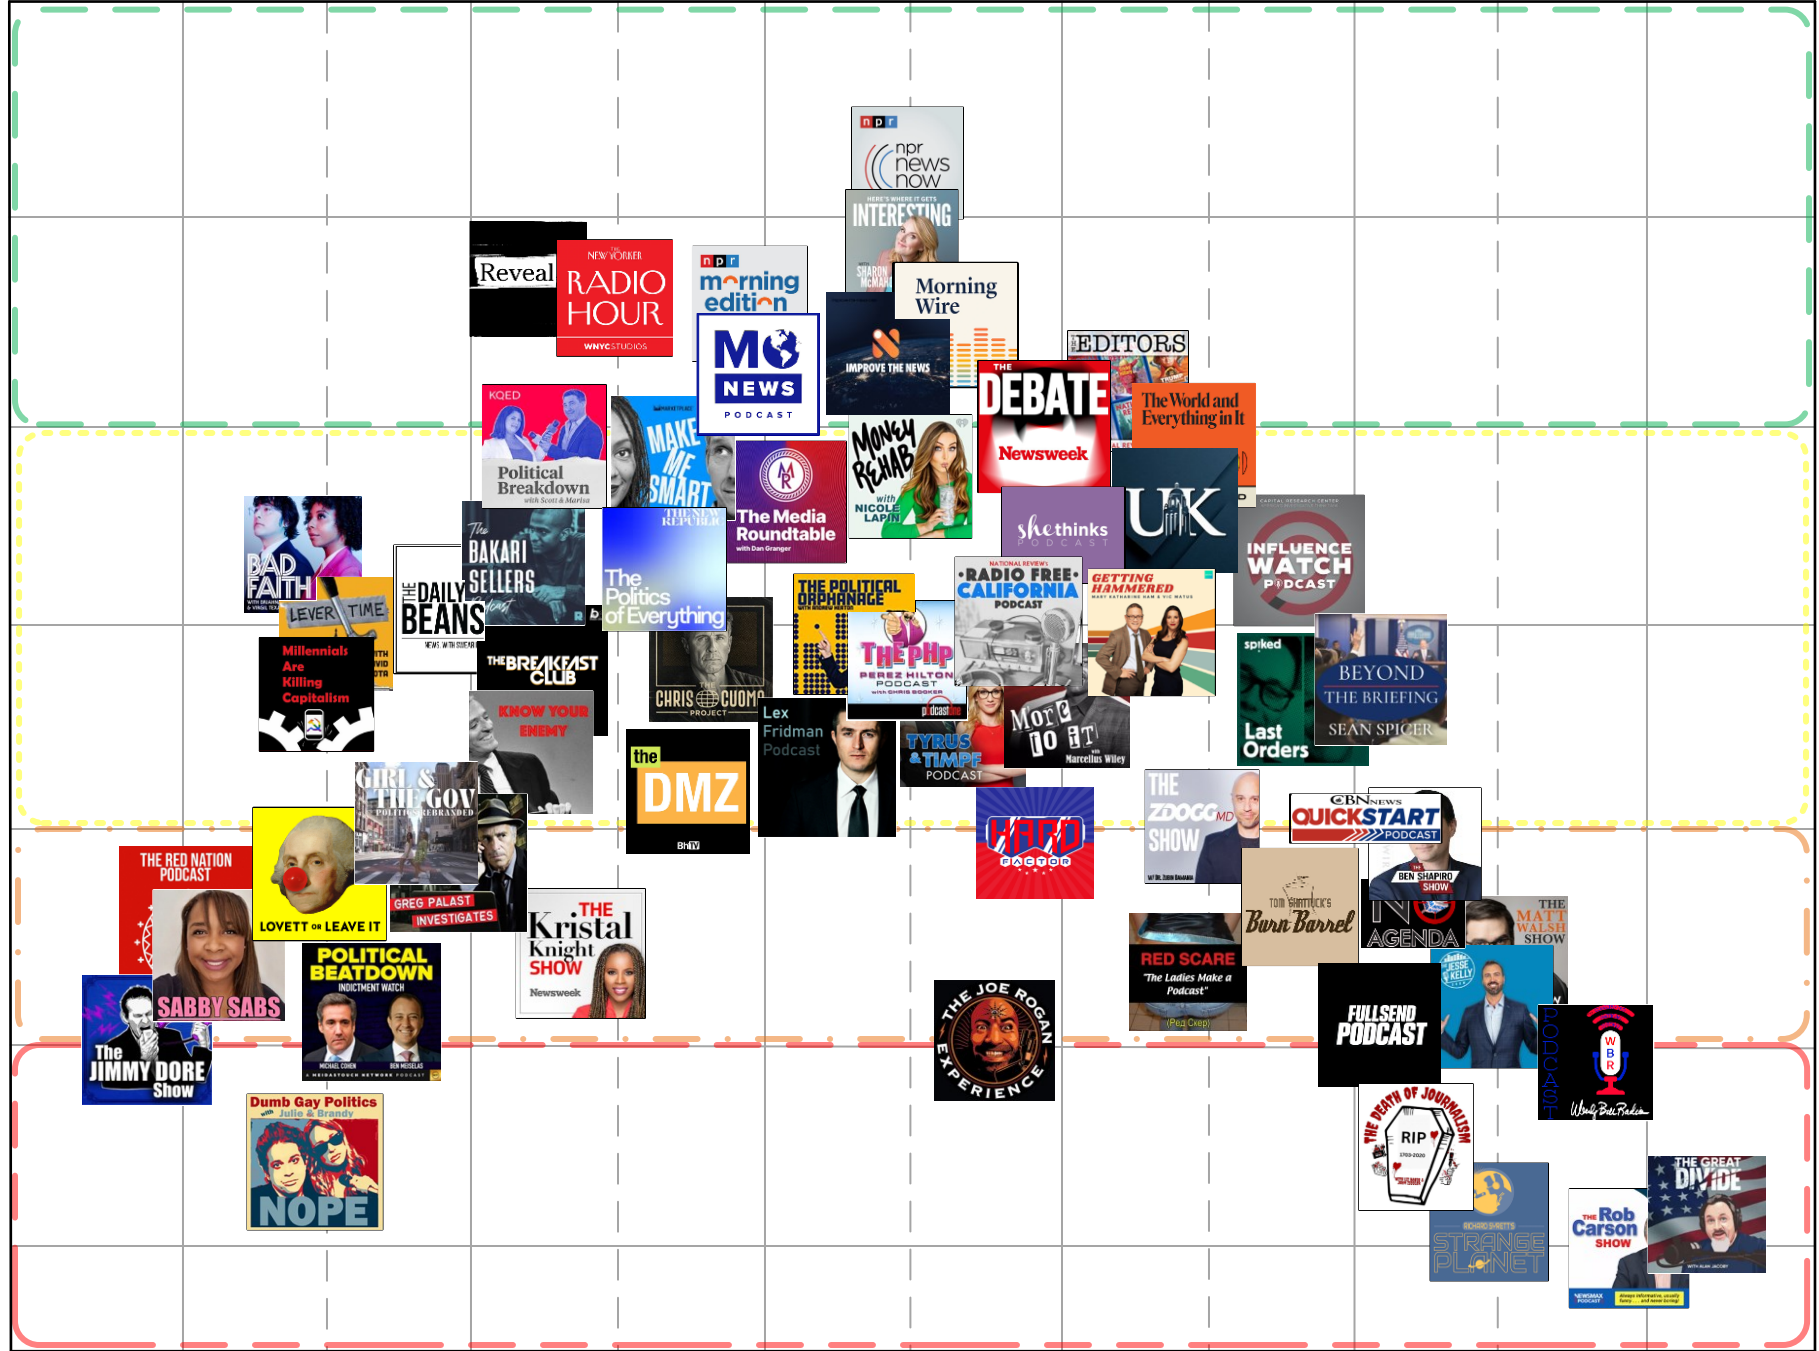

The Media Bias Chart®

Podcast Edition November 2023

Most Extreme Left

Hyper-Partisan Left

Strong Left

Skews Left

Middle

Skews Right

Strong Right

Hyper-Partisan Right

Most Extreme Right

Thorough Fact Reporting OR Fact-Dense Analysis

Mix of Fact Reporting and Analysis OR Simple Fact Reporting

Analysis OR Wide Variation in Reliability

Opinion OR Wide Variation in Reliability

Selective, Incomplete, Unfair Persuasion, Propaganda, or Other Issues

Contains Misleading Info

Contains Inaccurate/Fabricated Info

MORE

News Value and Reliability

LESS

LEFT

Licensed Copy

Bias

RIGHT