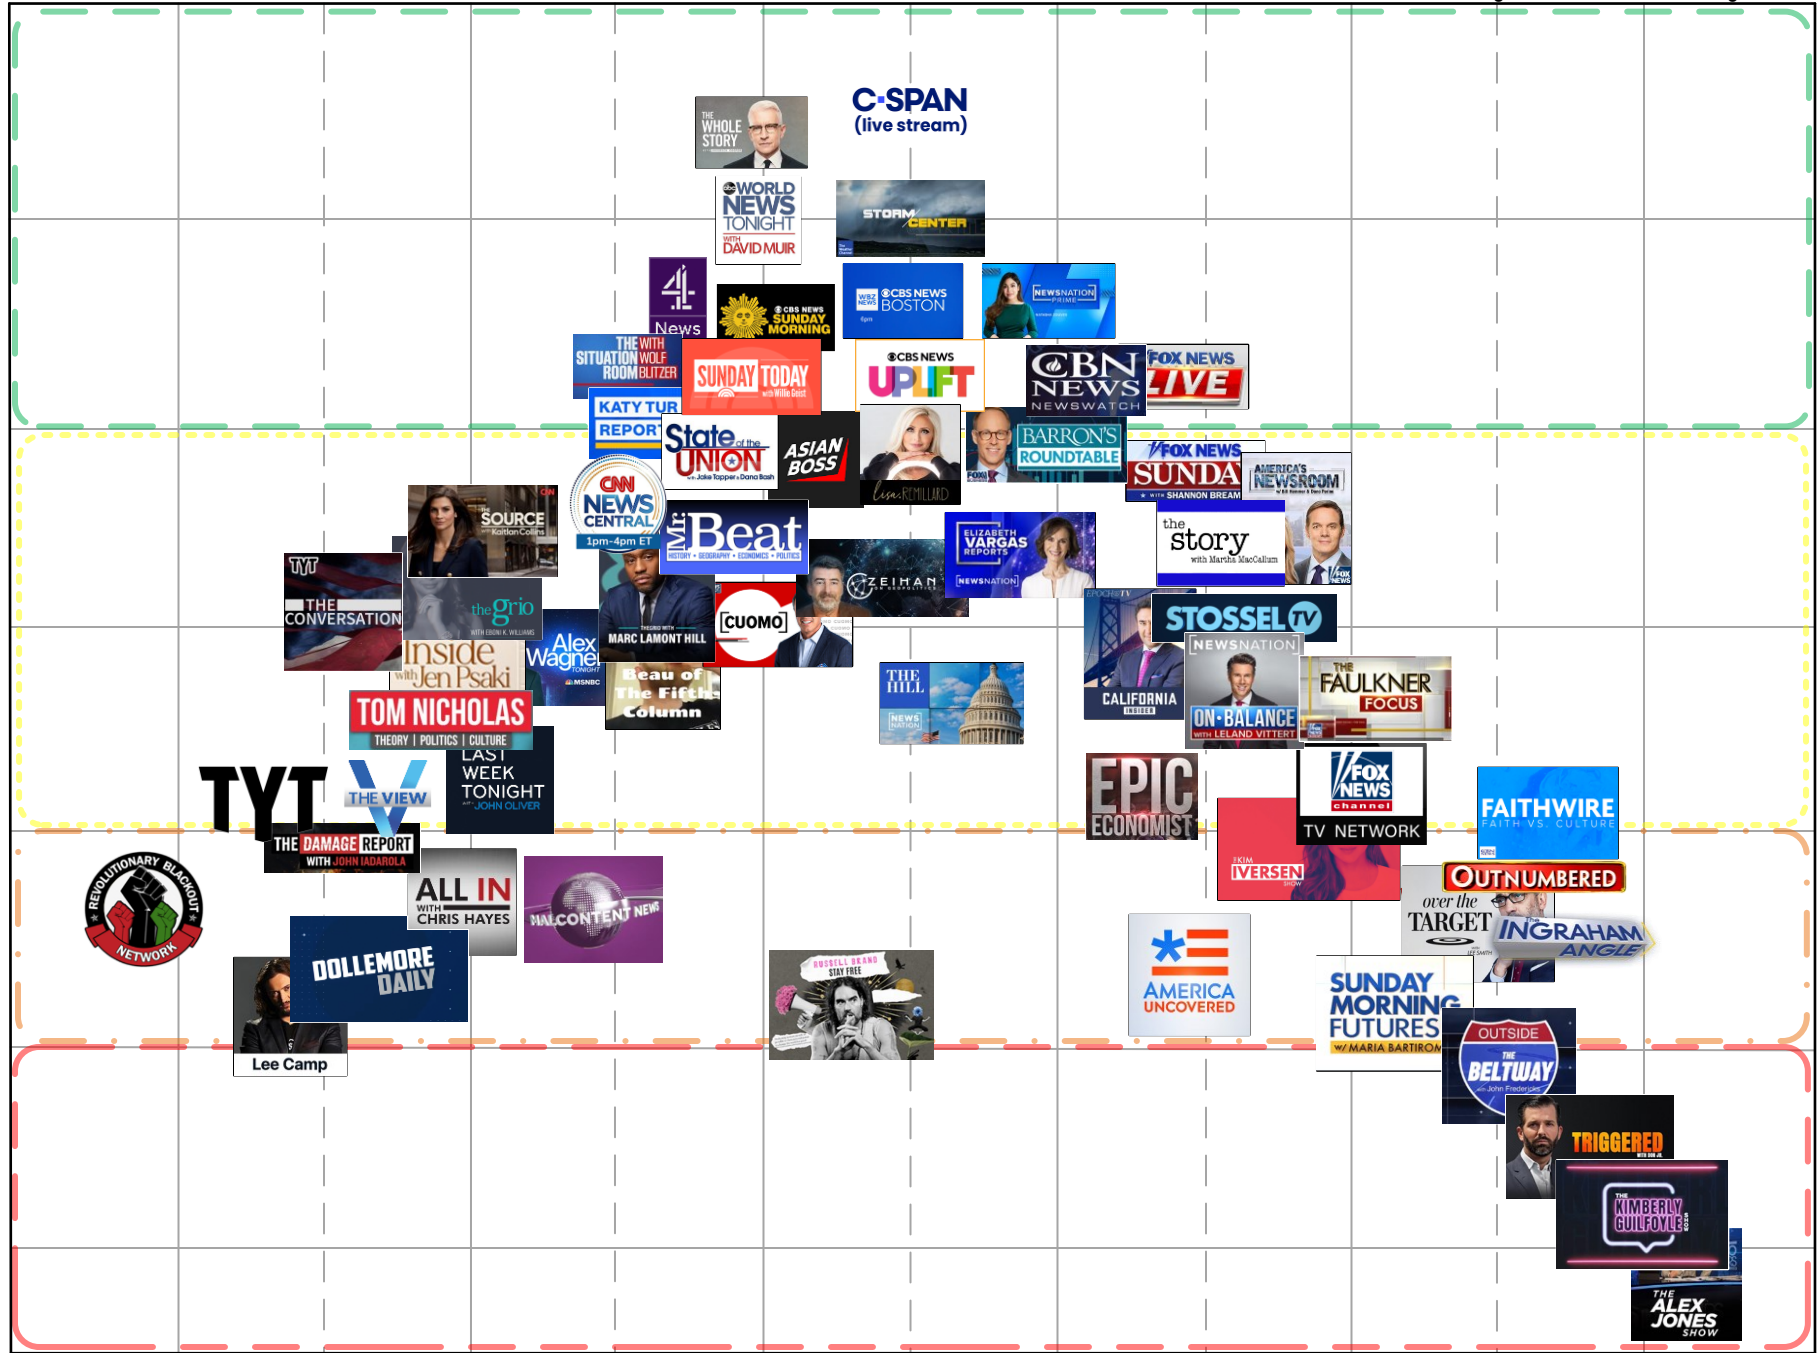

The Media Bias Chart®

TV Edition November 2023

Most Extreme Left

Hyper-Partisan Left

Strong Left

Skews Left

Middle

Skews Right

Strong Right

Hyper-Partisan Right

Most Extreme Right

Thorough Fact Reporting OR Fact-Dense Analysis

Mix of Fact Reporting and Analysis OR Simple Fact Reporting

Analysis OR Wide Variation in Reliability

Opinion OR Wide Variation in Reliability

Selective, Incomplete, Unfair Persuasion, Propaganda, or Other Issues

Contains Misleading Info

Contains Inaccurate/Fabricated Info

MORE

News Value and Reliability

LESS

LEFT

Licensed Copy

Bias

RIGHT