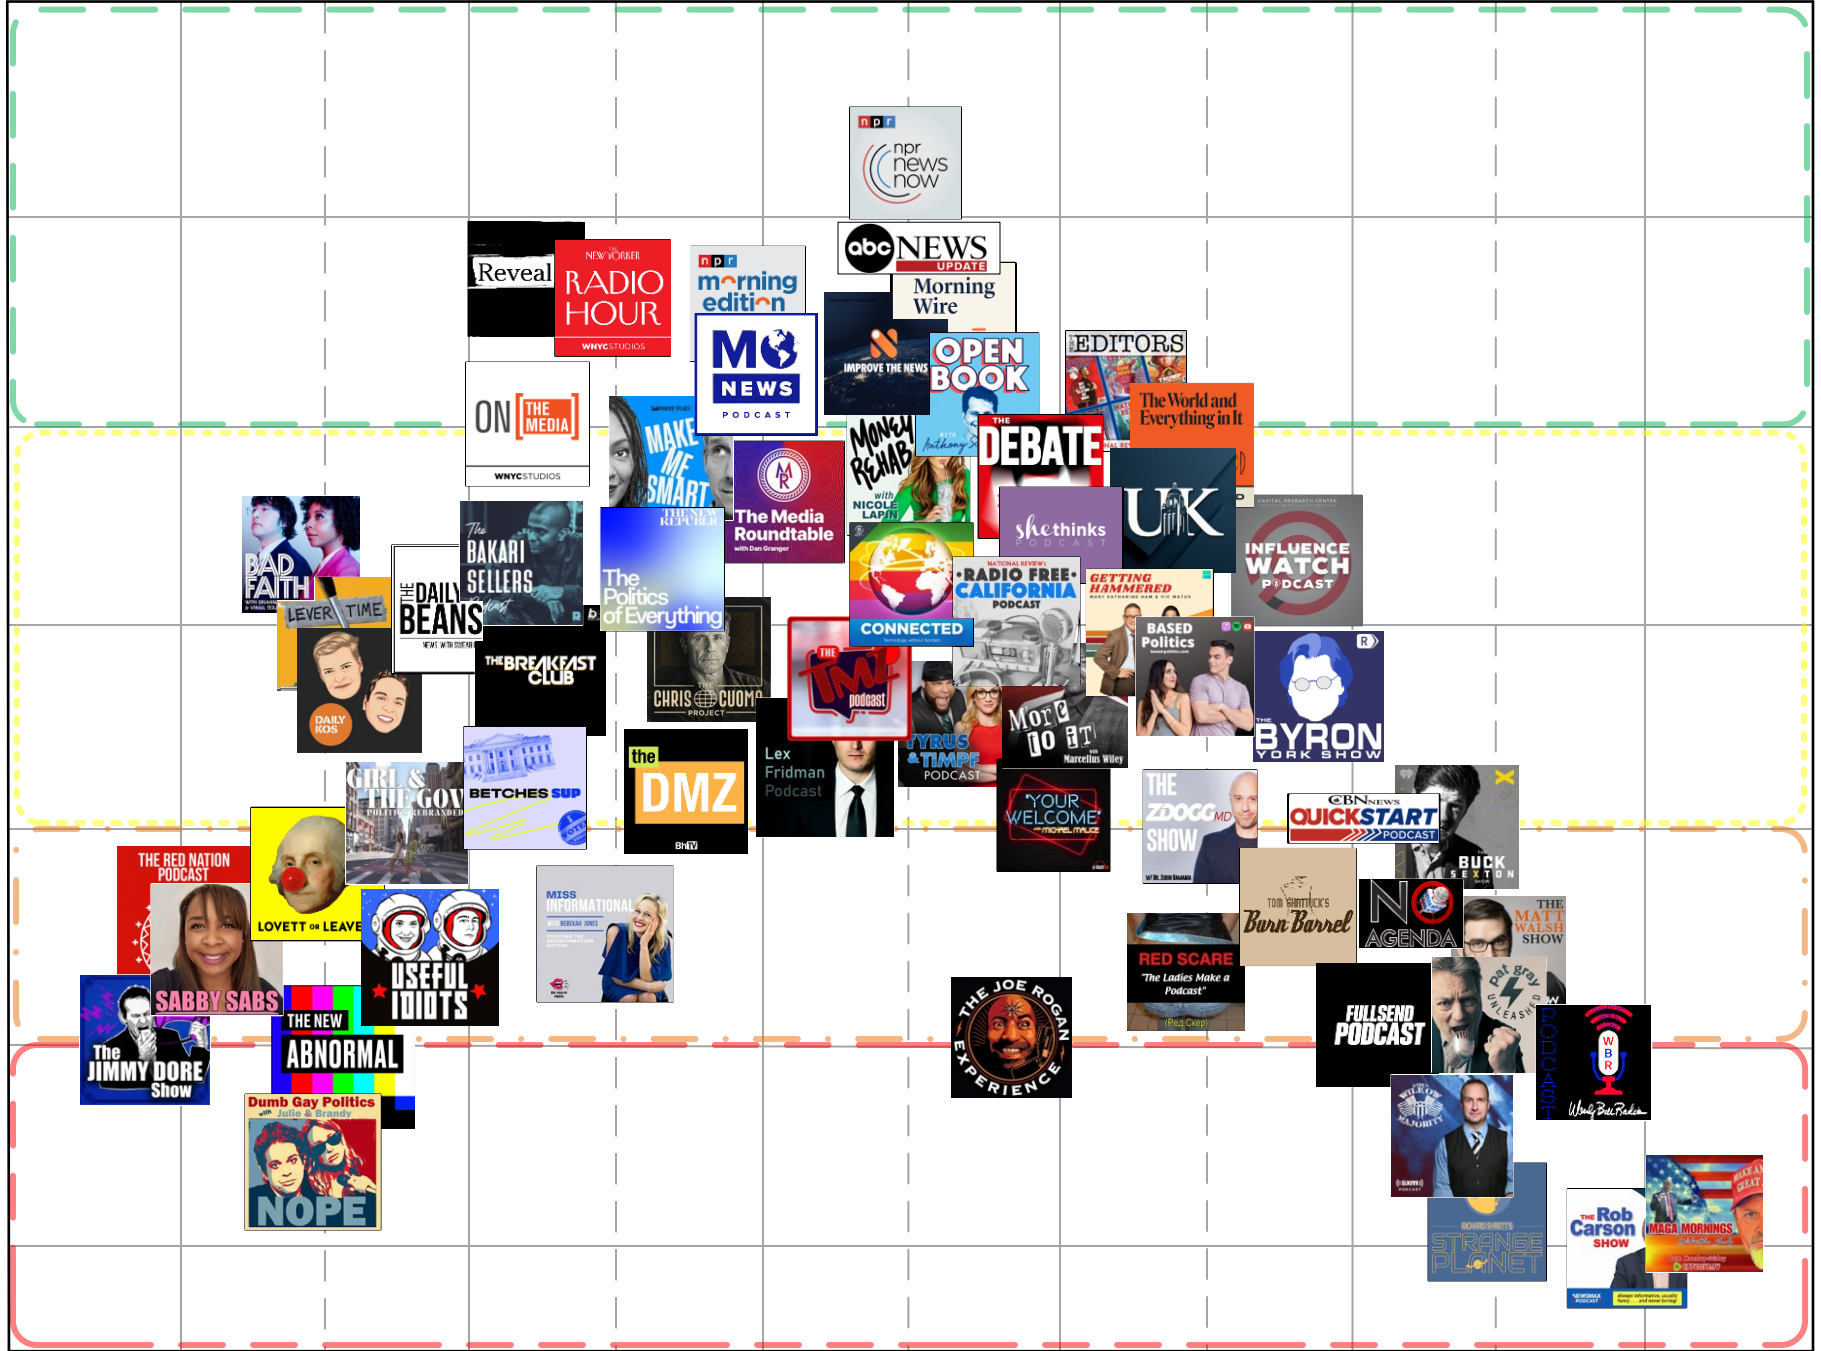

The Media Bias Chart®

Podcast Edition December 2023

Most Extreme Left   Hyper-Partisan Left   Strong Left   Skews Left   Middle   Skews Right   Strong Right   Hyper-Partisan Right   Most Extreme Right

Thorough Fact Reporting OR Fact-Dense Analysis

Mix of Fact Reporting and Analysis OR Simple Fact Reporting

Analysis OR Wide Variation in Reliability

Opinion OR Wide Variation in Reliability

Selective, Incomplete, Unfair Persuasion, Propaganda, or Other Issues

Contains Misleading Info

Contains Inaccurate/Fabricated Info

MORE

LESS

News Value and Reliability

← LEFT   Licensed Copy   RIGHT →
Bias