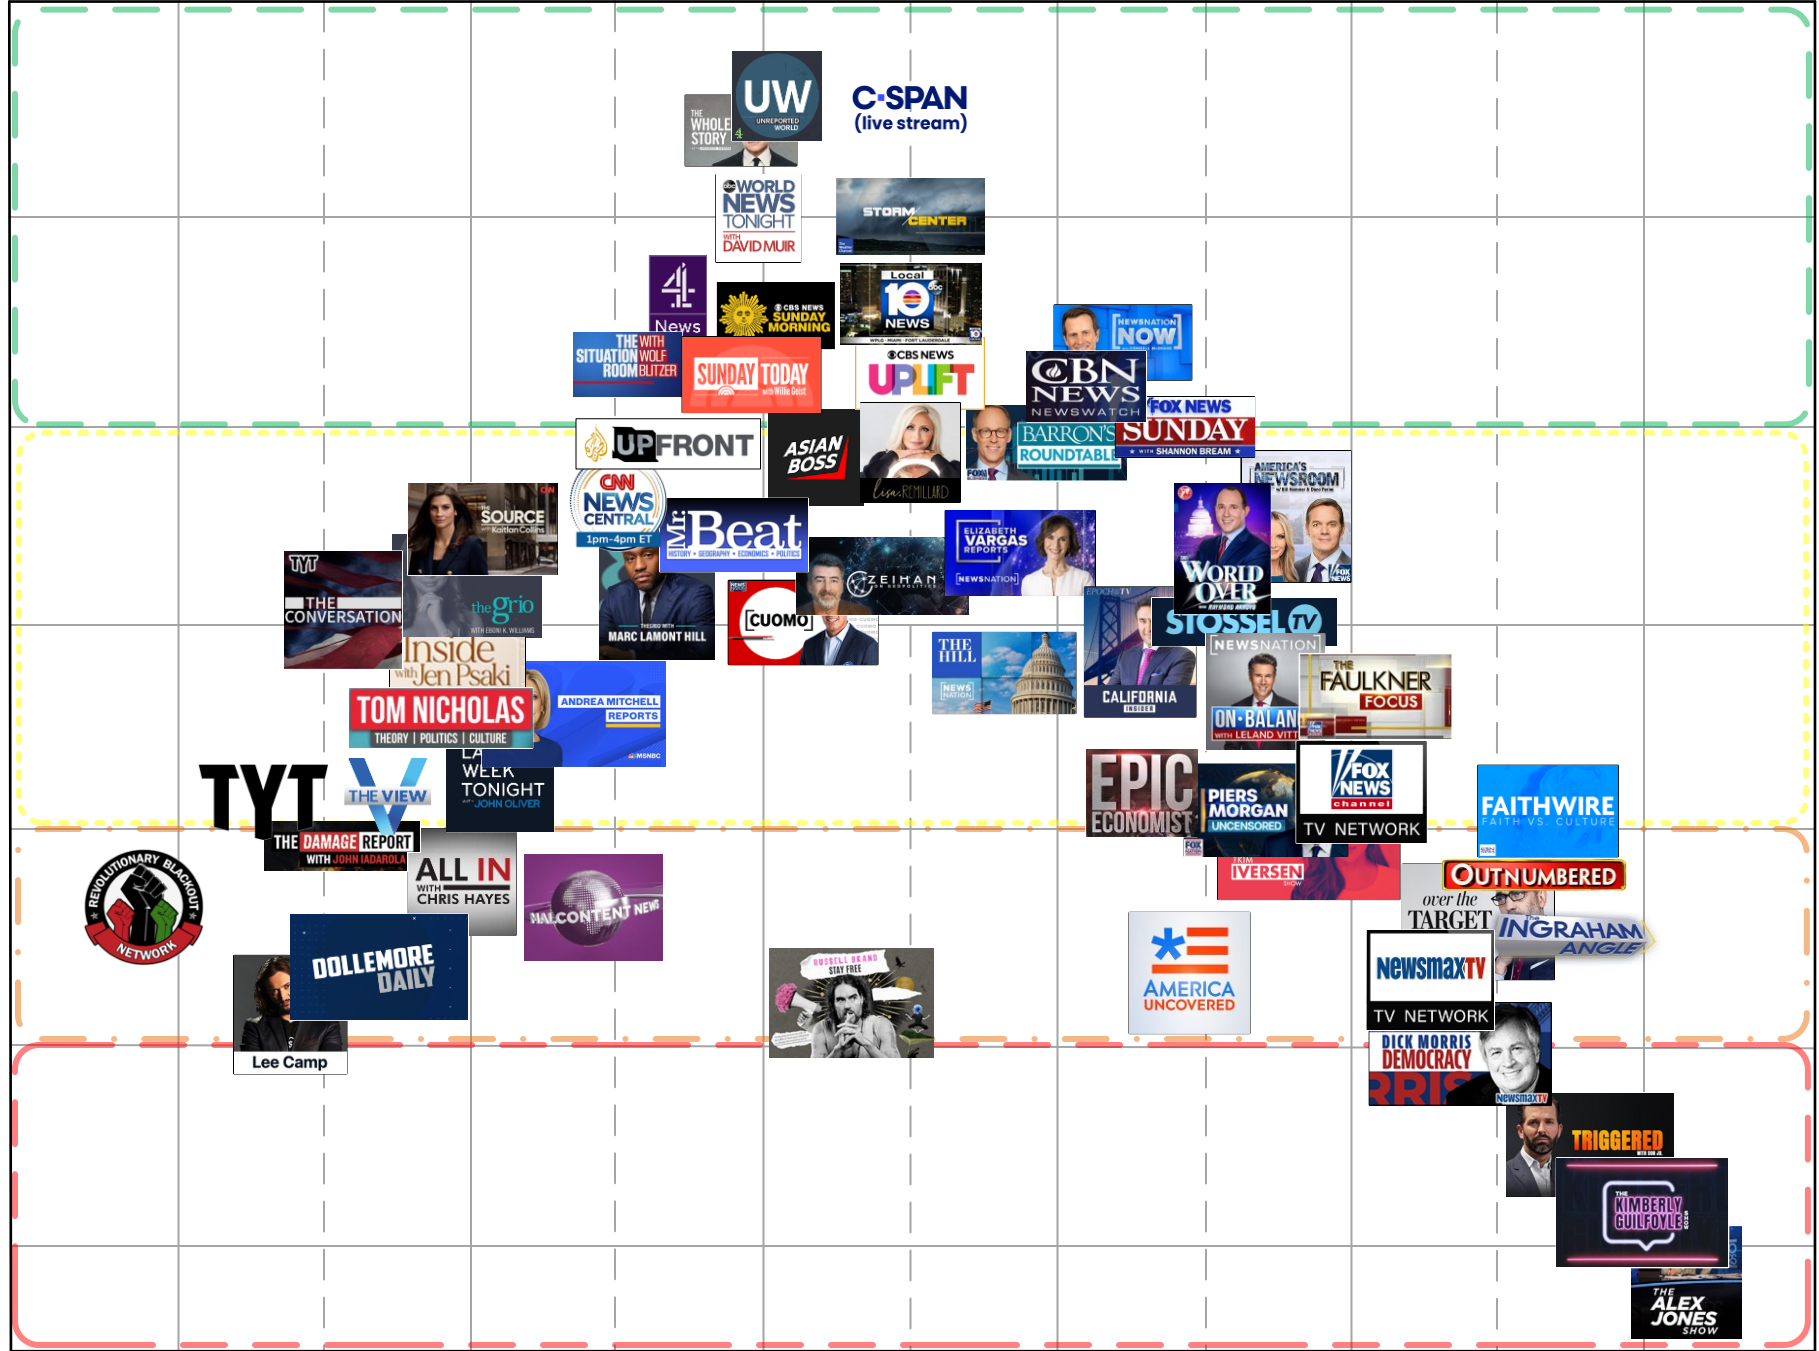

The Media Bias Chart®

TV Edition December 2023

Most Extreme Left

Hyper-Partisan Left

Strong Left

Skews Left

Middle

Skews Right

Strong Right

Hyper-Partisan Right

Most Extreme Right

Thorough Fact Reporting OR Fact-Dense Analysis

Mix of Fact Reporting and Analysis OR Simple Fact Reporting

Analysis OR Wide Variation in Reliability

Opinion OR Wide Variation in Reliability

Selective, Incomplete, Unfair Persuasion, Propaganda, or Other Issues

Contains Misleading Info

Contains Inaccurate/Fabricated Info

MORE

News Value and Reliability

LESS

Licensed Copy

LEFT

Bias

RIGHT