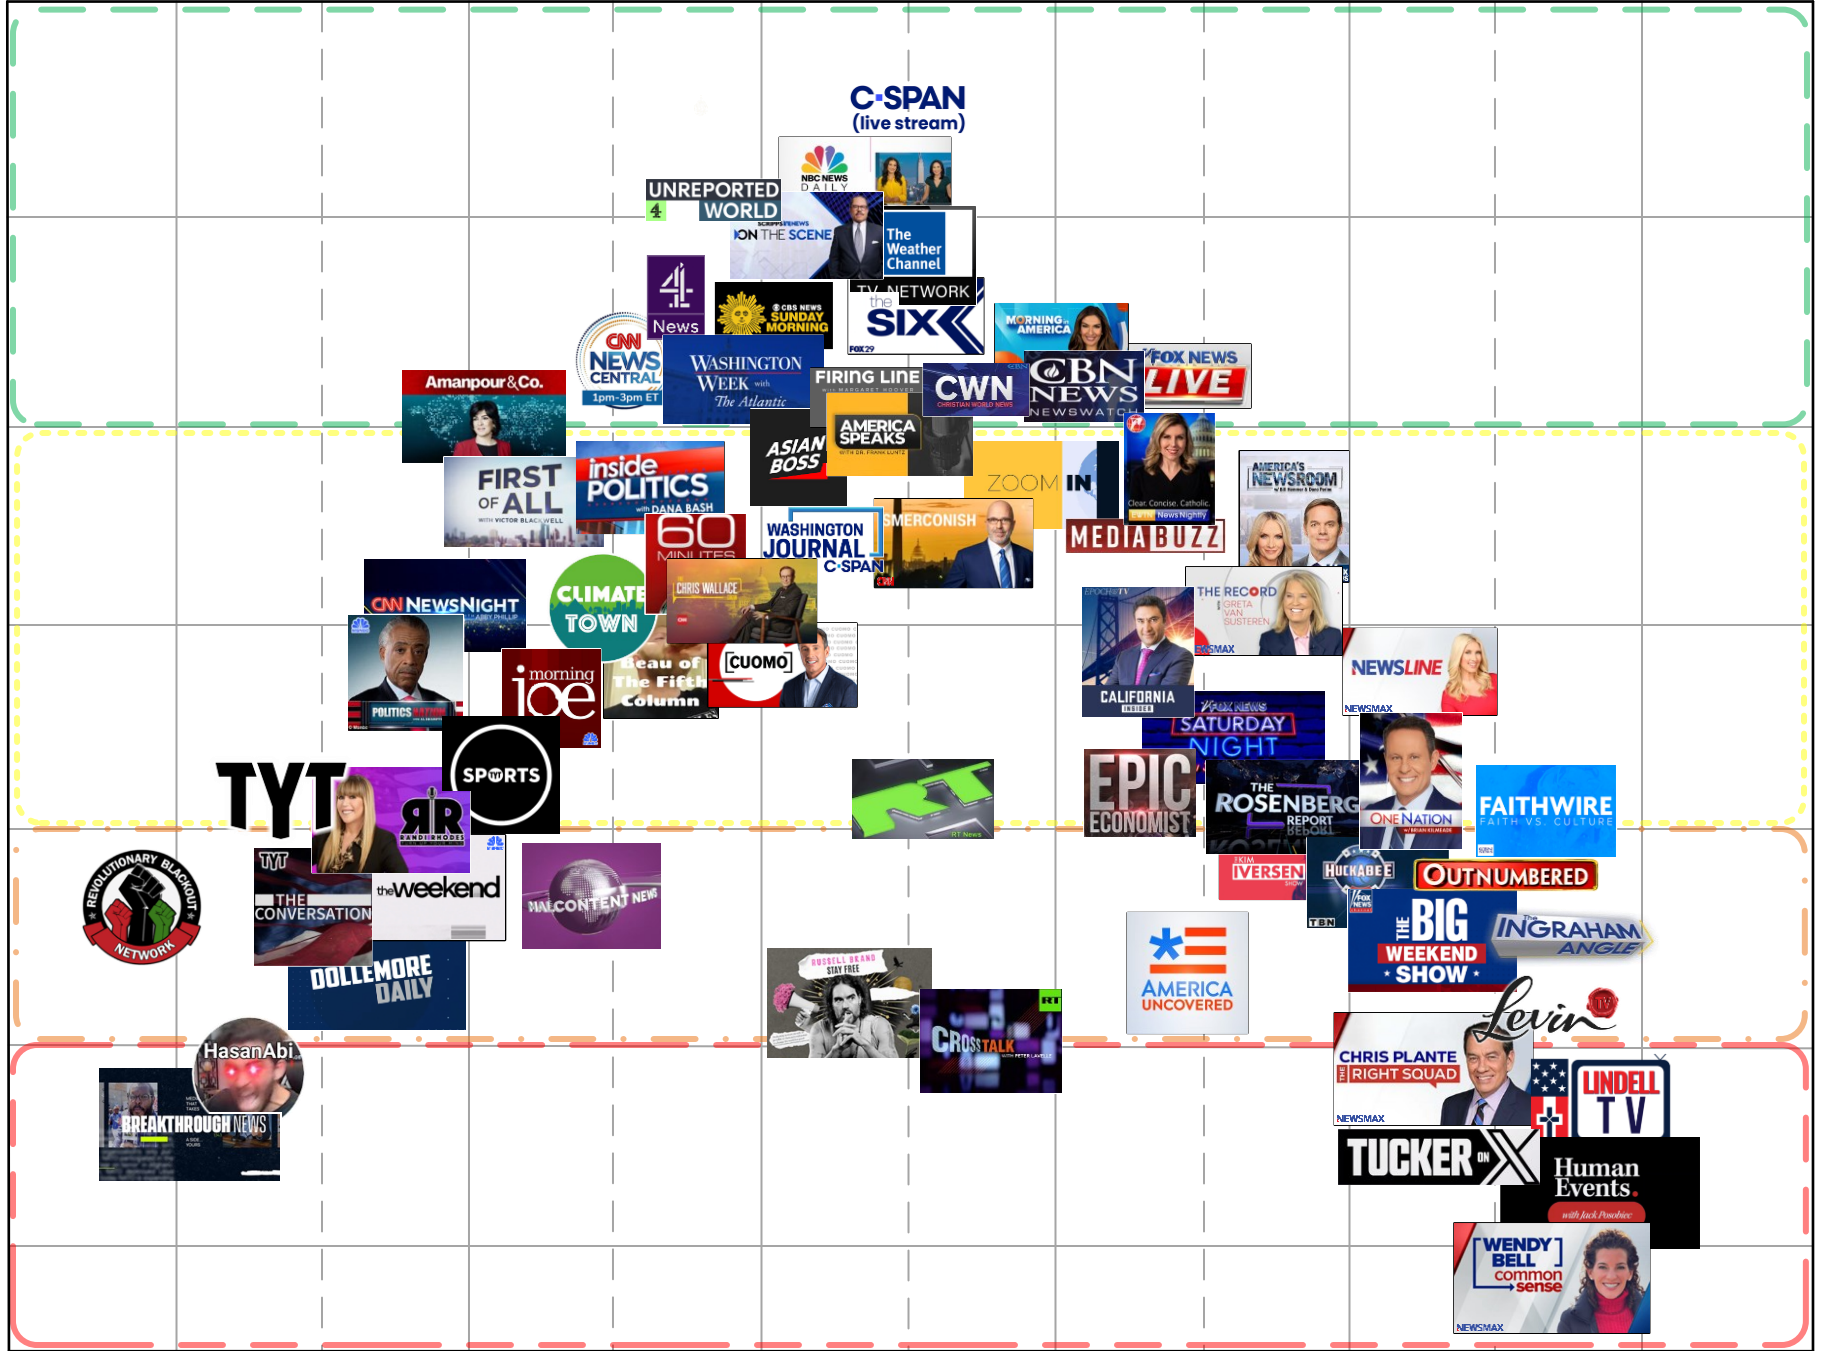

The Media Bias Chart®

TV Edition June 2024

Most Extreme Left   Hyper-Partisan Left   Strong Left   Skews Left   Middle   Skews Right   Strong Right   Hyper-Partisan Right   Most Extreme Right

Thorough Fact Reporting OR Fact-Dense Analysis

Mix of Fact Reporting and Analysis OR Simple Fact Reporting

Analysis OR Wide Variation in Reliability

Opinion OR Wide Variation in Reliability

Selective, Incomplete, Unfair Persuasion, Propaganda, or Other Issues

Contains Misleading Info

Contains Inaccurate/Fabricated Info

MORE

News Value and Reliability

LESS

LEFT

Licensed Copy Bias

RIGHT