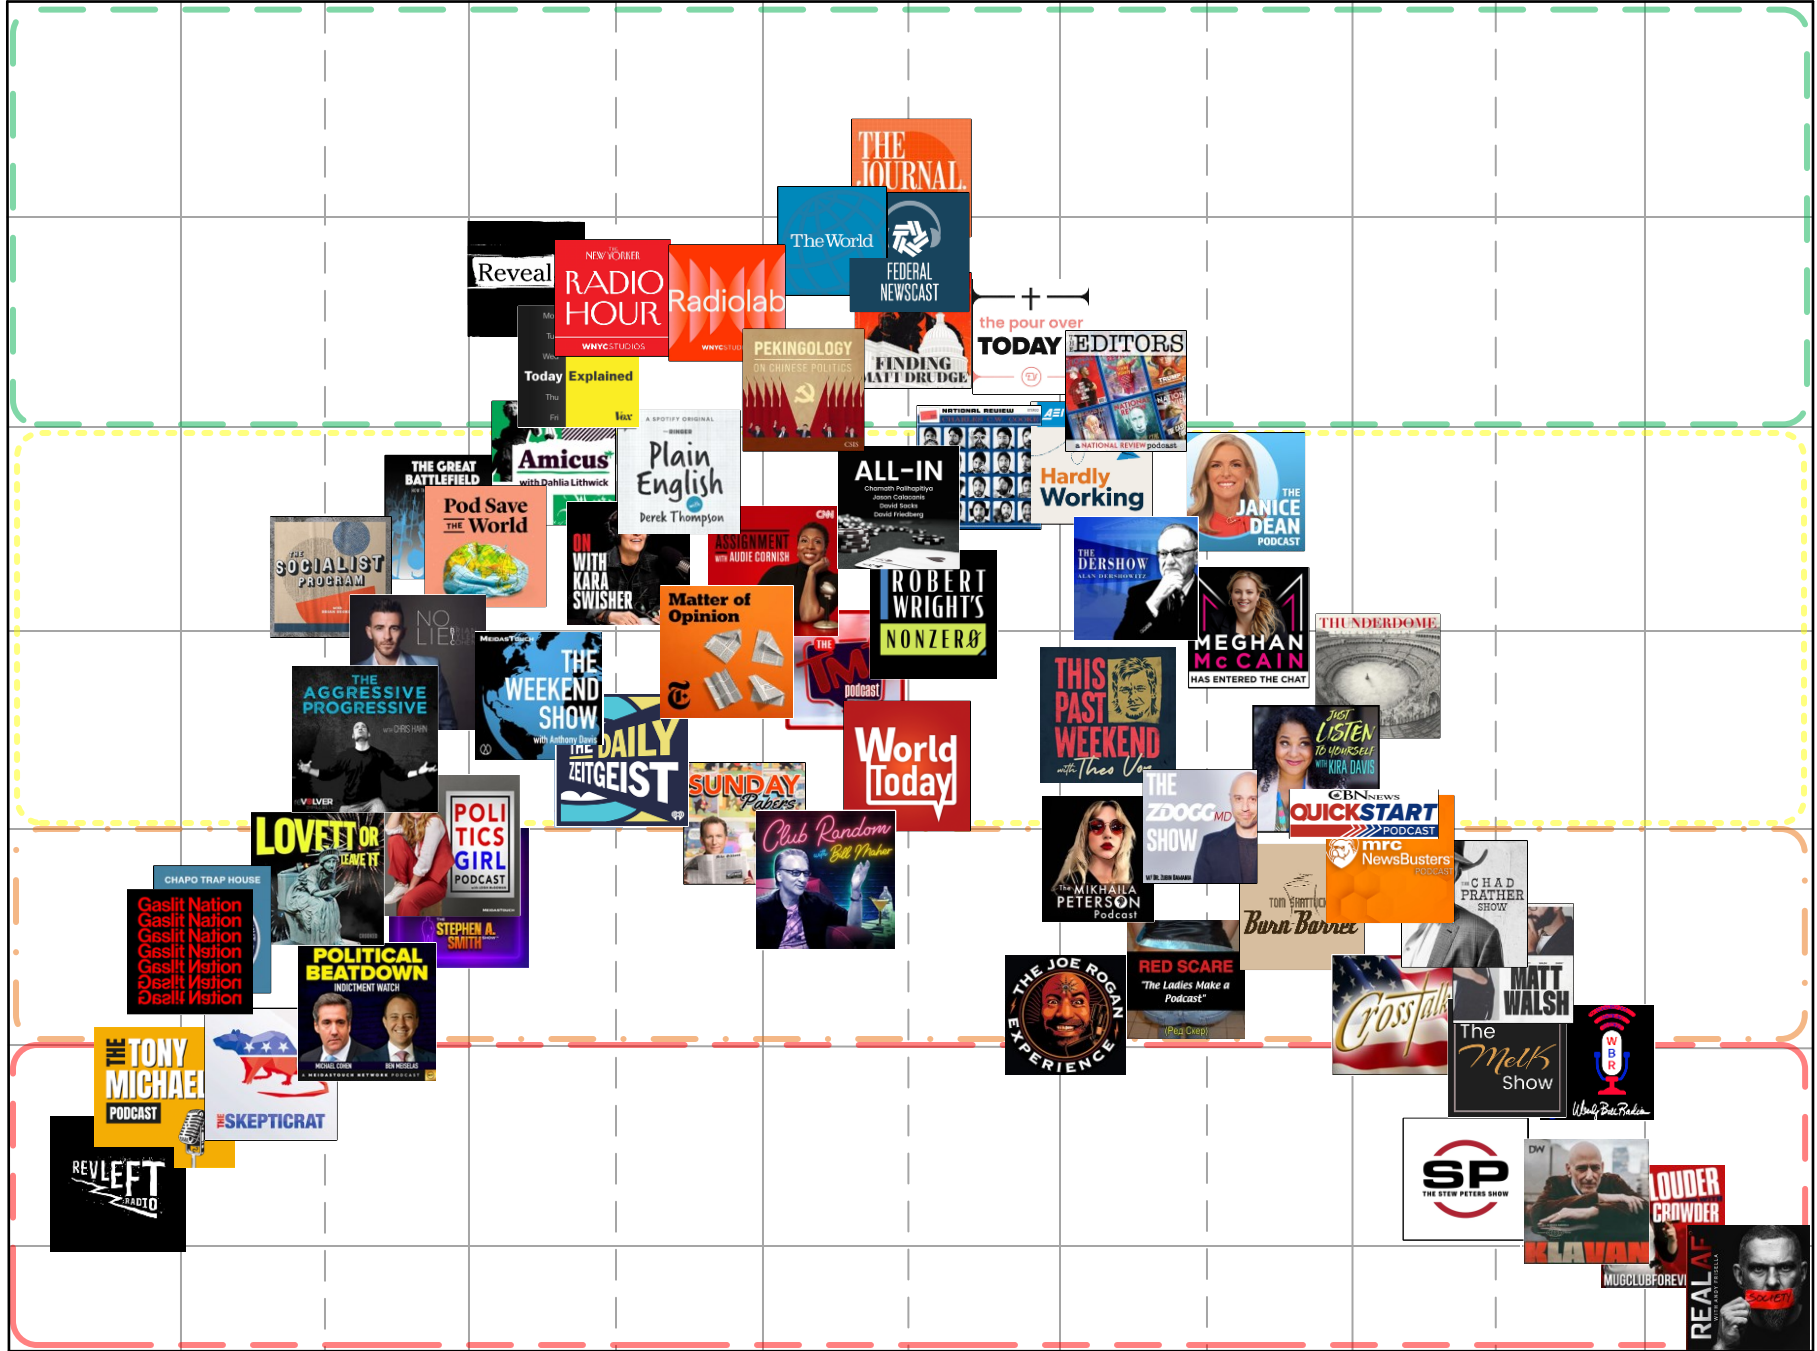

The Media Bias Chart®

Podcast Edition July 2024

Most Extreme Left

Hyper-Partisan Left

Strong Left

Skews Left

Middle

Skews Right

Strong Right

Hyper-Partisan Right

Most Extreme Right

Thorough Fact Reporting OR Fact-Dense Analysis

Mix of Fact Reporting and Analysis OR Simple Fact Reporting

Analysis OR Wide Variation in Reliability

Opinion OR Wide Variation in Reliability

Selective, Incomplete, Unfair Persuasion, Propaganda, or Other Issues

Contains Misleading Info

Contains Inaccurate/Fabricated Info

MORE

News Value and Reliability

LESS

Licensed Copy

Bias

RIGHT