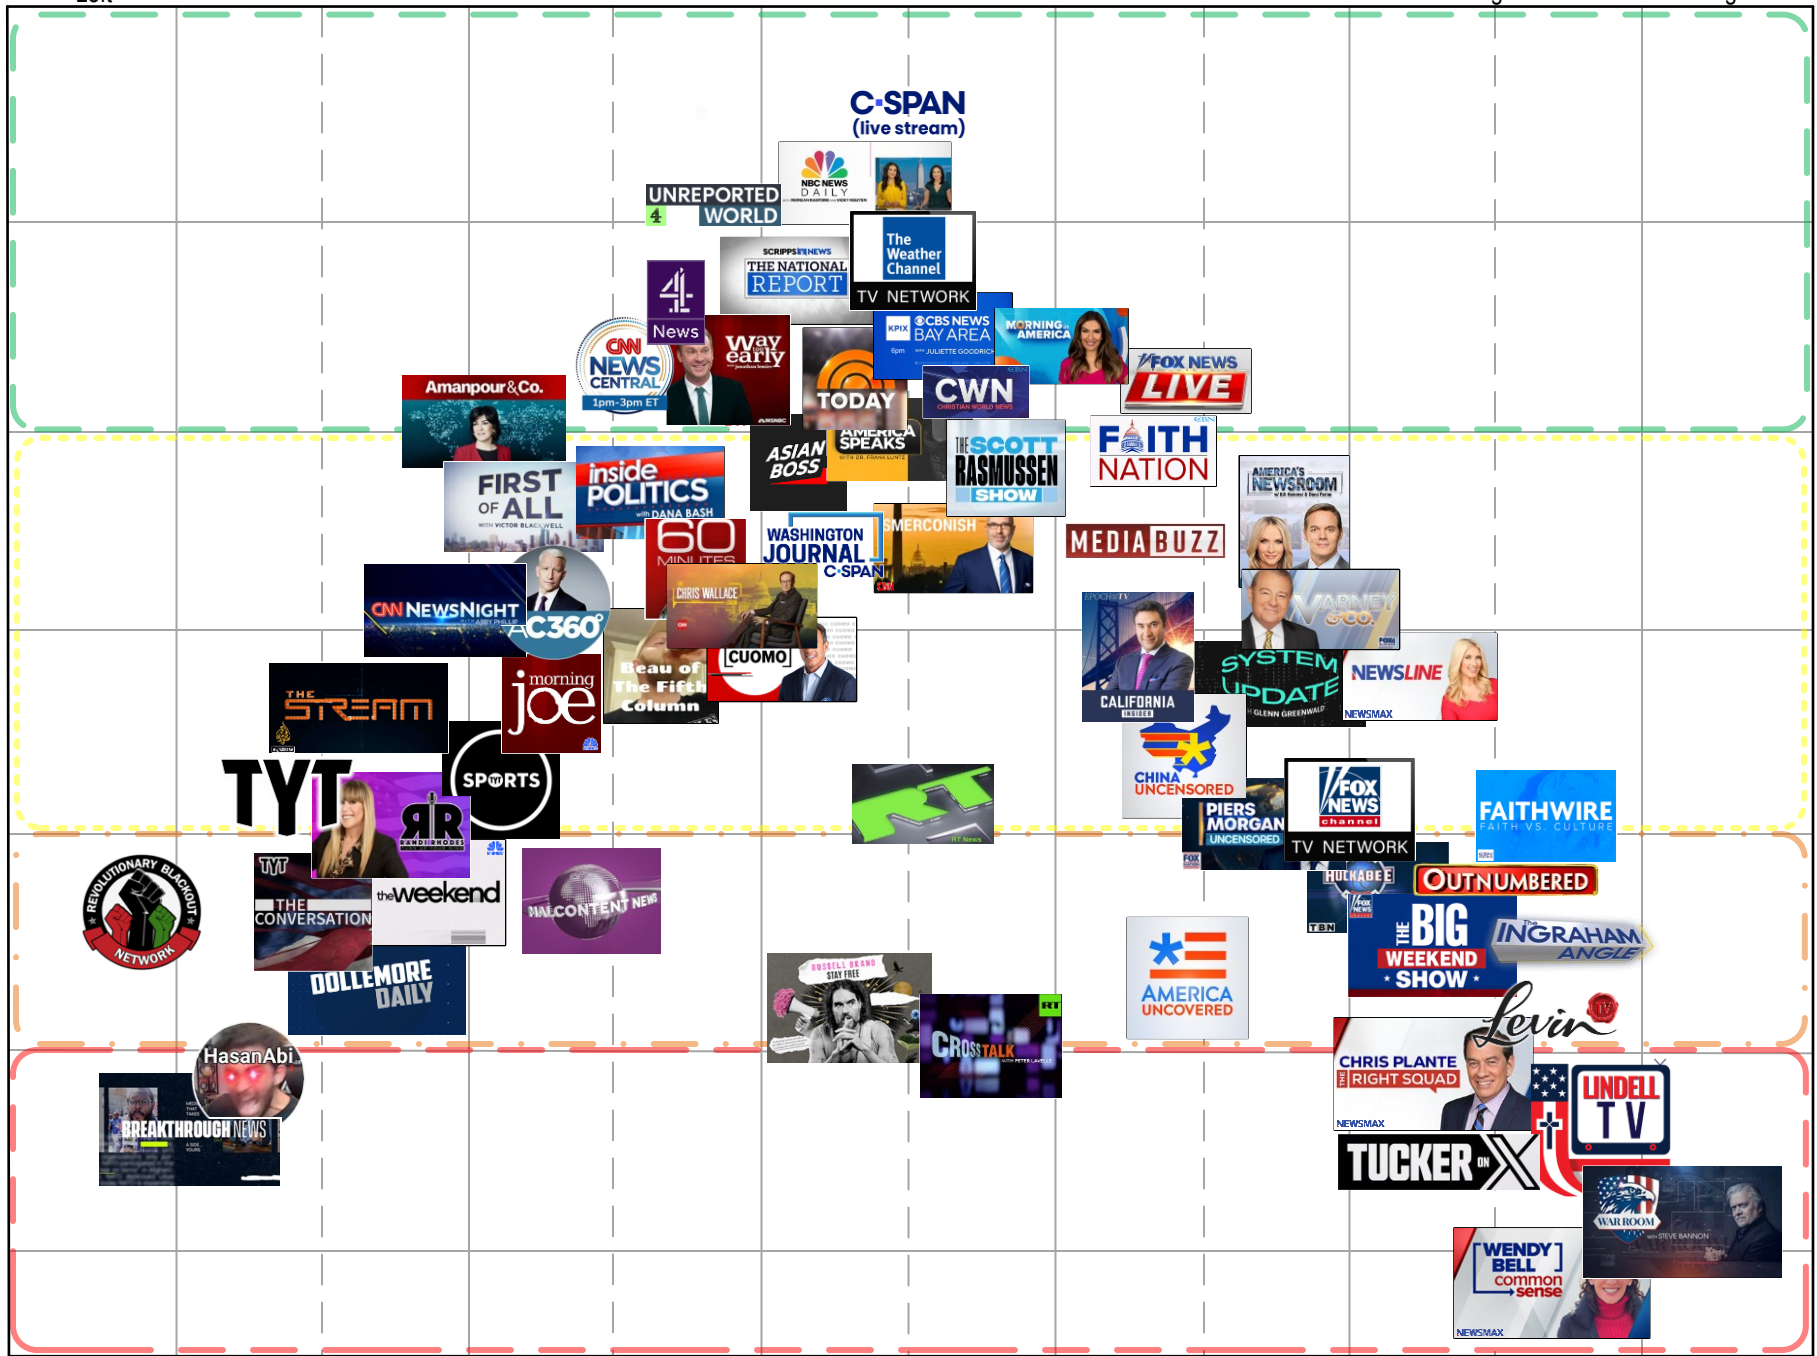

The Media Bias Chart®

TV Edition July 2024

Most Extreme Left Hyper-Partisan Left Strong Left Skews Left Middle Skews Right Strong Right Hyper-Partisan Right Most Extreme Right

ad fontes media

Thorough Fact Reporting OR Fact-Dense Analysis
 MORE
 Mix of Fact Reporting and Analysis OR Simple Fact Reporting
 Analysis OR Wide Variation in Reliability
 Opinion OR Wide Variation in Reliability
 News Value and Reliability
 Selective, Incomplete, Unfair Persuasion, Propaganda, or Other Issues
 LESS
 Contains Misleading Info
 Contains Inaccurate/Fabricated Info

← LEFT Licensed Copy RIGHT →
 Bias