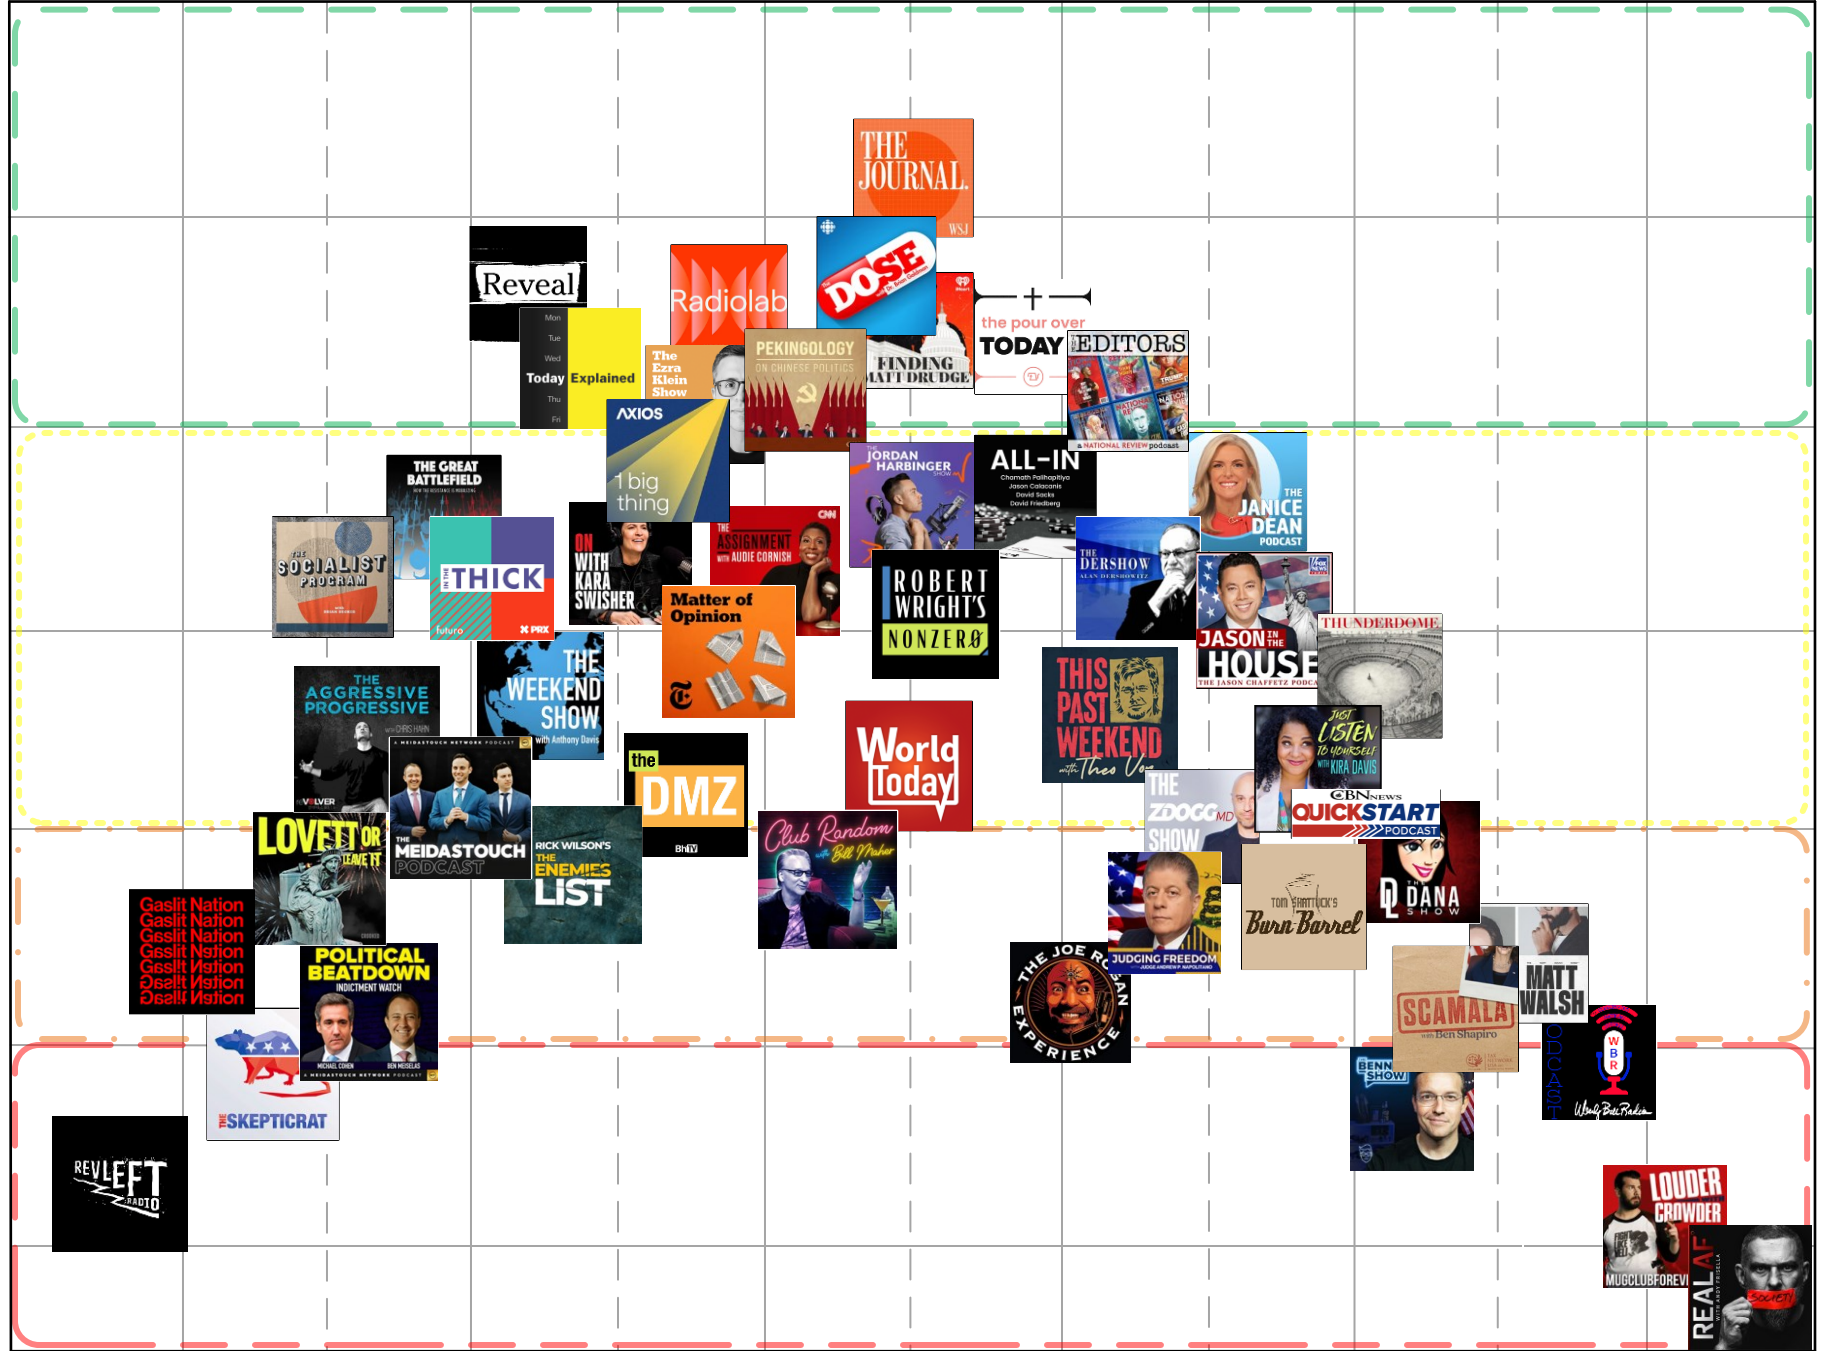

The Media Bias Chart®

Podcast Edition September 2024

Most Extreme Left

Hyper-Partisan Left

Strong Left

Skews Left

Middle

Skews Right

Strong Right

Hyper-Partisan Right

Most Extreme Right

Thorough Fact Reporting OR Fact-Dense Analysis

Mix of Fact Reporting and Analysis OR Simple Fact Reporting

Analysis OR Wide Variation in Reliability

Opinion OR Wide Variation in Reliability

Selective, Incomplete, Unfair Persuasion, Propaganda, or Other Issues

Contains Misleading Info

Contains Inaccurate/Fabricated Info

MORE

News Value and Reliability

LESS

LEFT

Licensed Copy
Bias

RIGHT