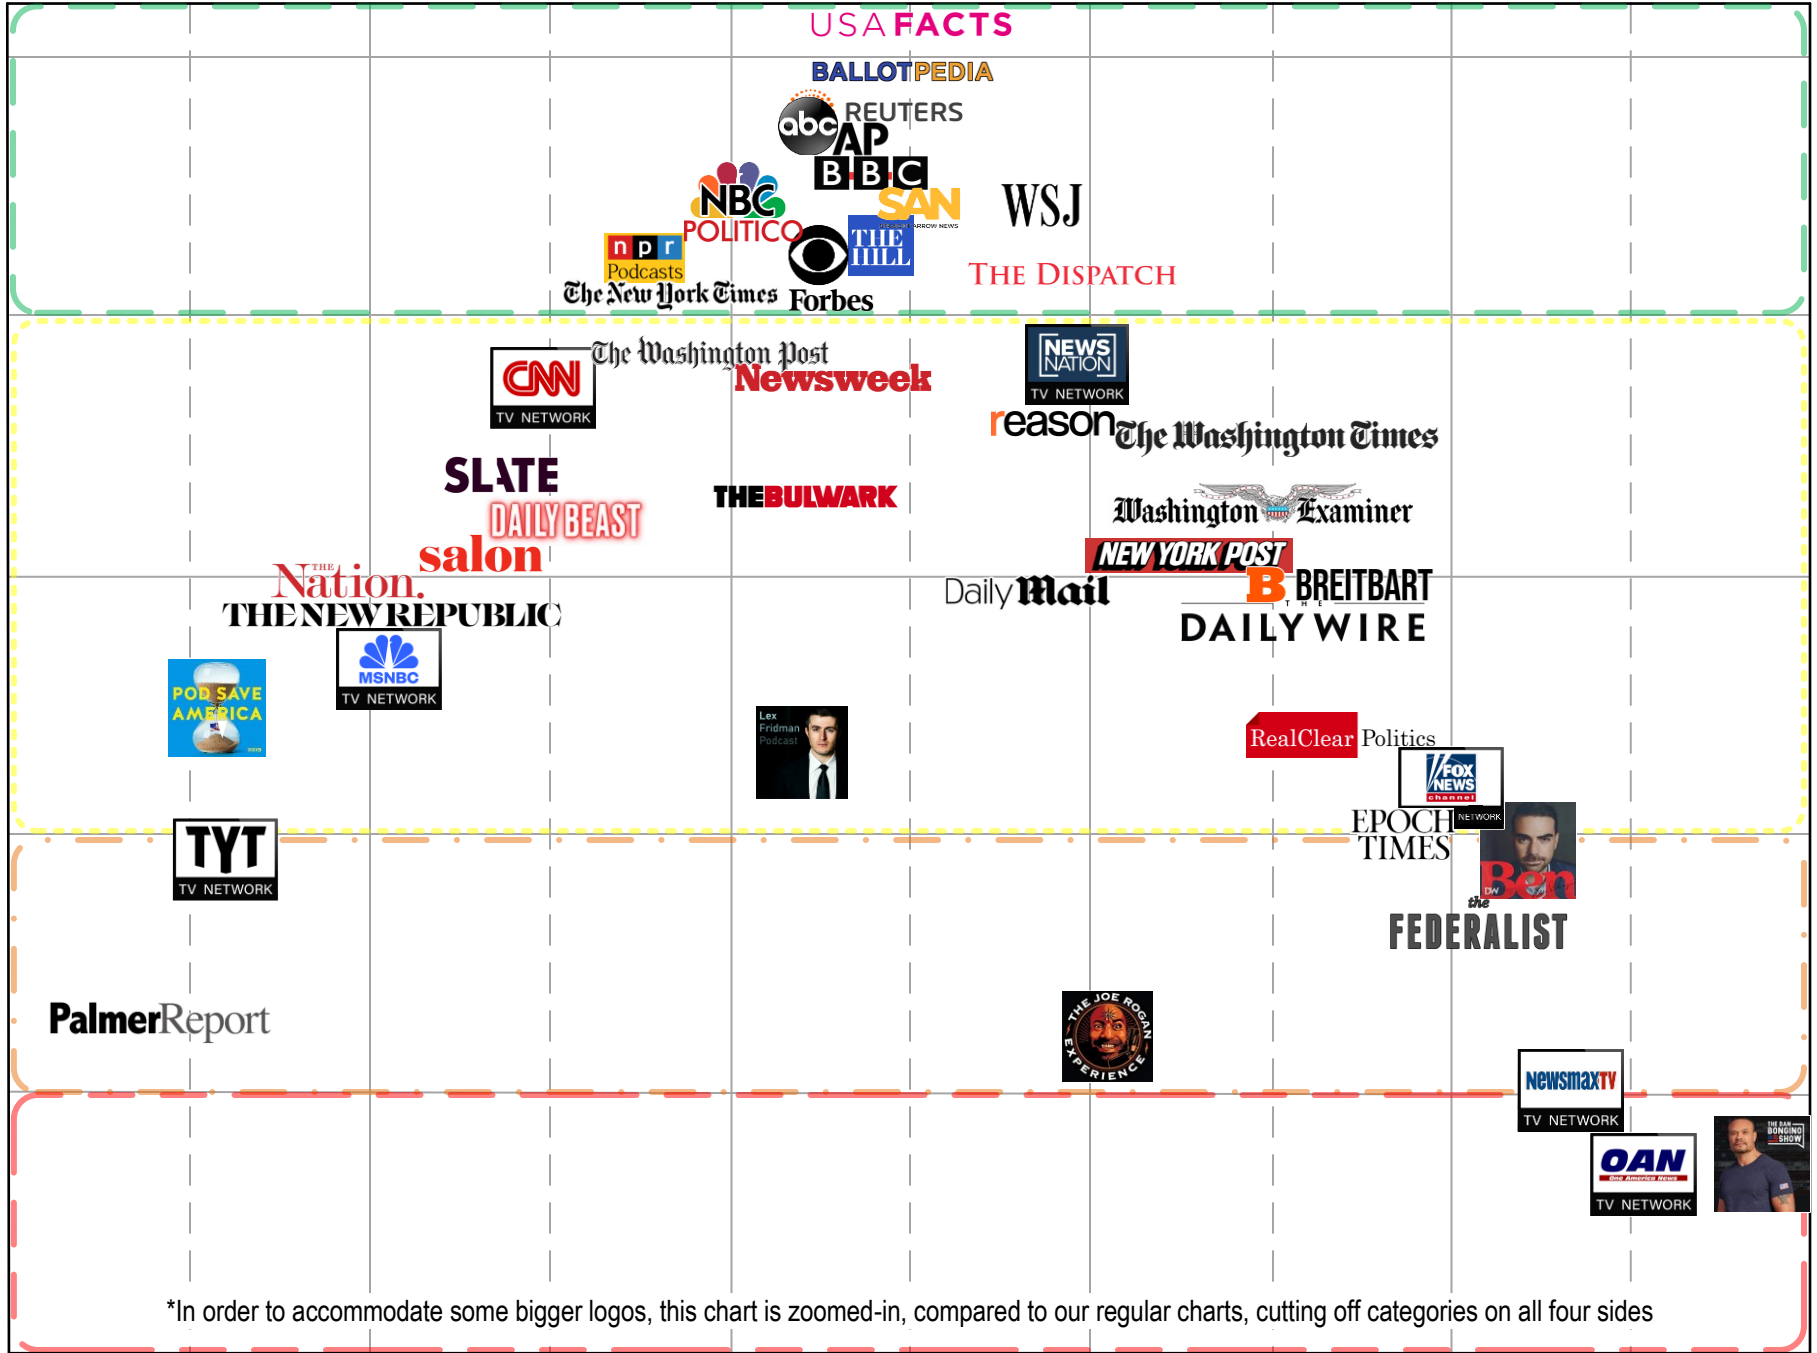

The Media Bias Chart ®

Version 12.0 September 2024 Simple, Magnified* Edition

Hyper-Partisan Left

Strong Left

Skews Left

Middle

Skews Right

Strong Right

Hyper-Partisan Right

ad fontes media

Mix of Fact Reporting and Analysis OR Simple Fact Reporting

Analysis OR Wide Variation in Reliability

Opinion OR Wide Variation in Reliability

Selective, Incomplete, Unfair Persuasion, Propaganda, or Other Issues

Contains Misleading Info

MORE

News Value and Reliability

LESS

*In order to accommodate some bigger logos, this chart is zoomed-in, compared to our regular charts, cutting off categories on all four sides

LEFT