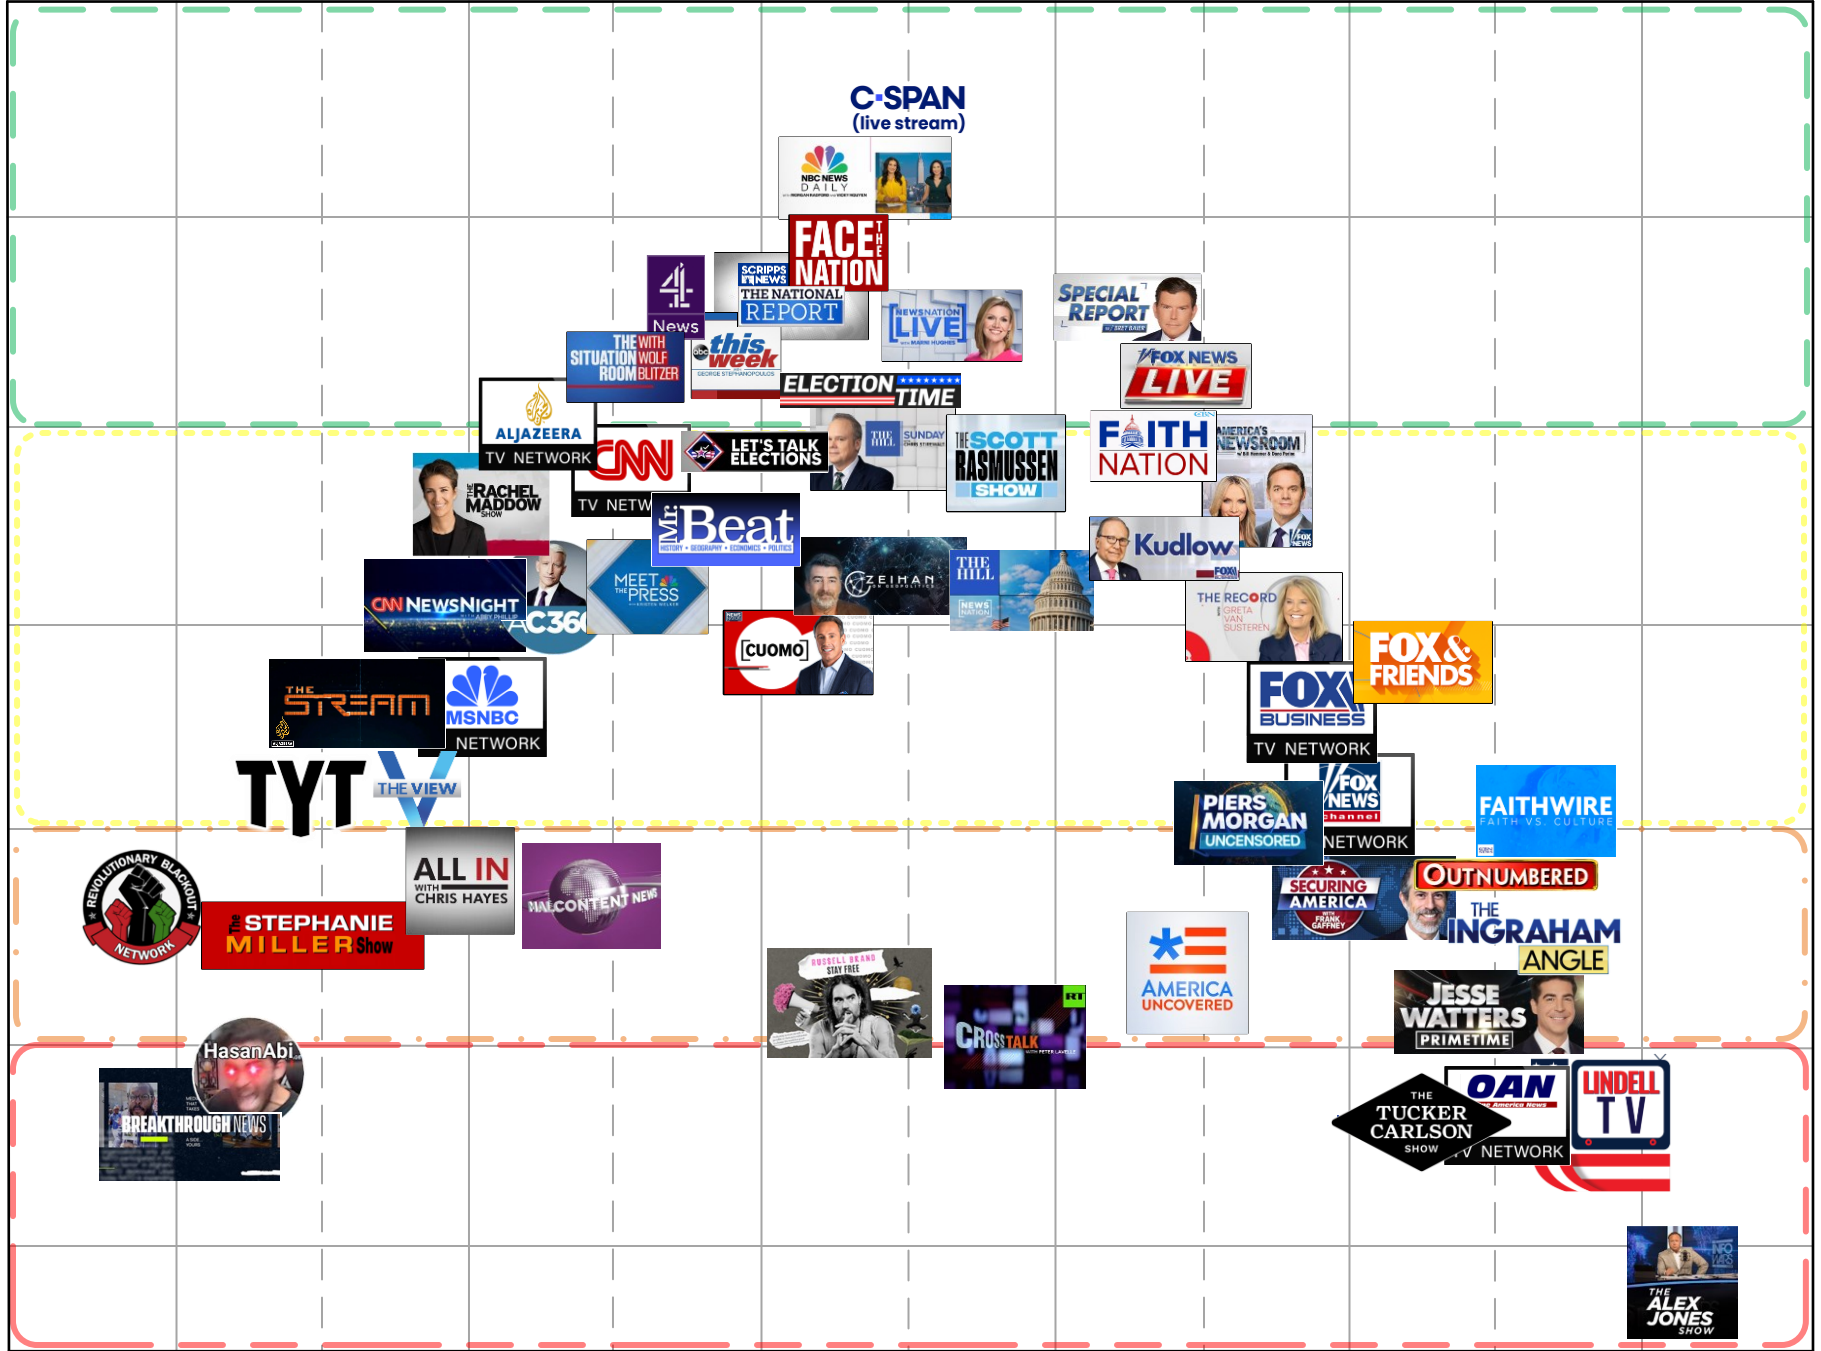

The Media Bias Chart®

TV Edition September 2024

Most Extreme Left   Hyper-Partisan Left   Strong Left   Skews Left   Middle   Skews Right   Strong Right   Hyper-Partisan Right   Most Extreme Right

Thorough Fact Reporting OR Fact-Dense Analysis

Mix of Fact Reporting and Analysis OR Simple Fact Reporting

Analysis OR Wide Variation in Reliability

Opinion OR Wide Variation in Reliability

Selective, Incomplete, Unfair Persuasion, Propaganda, or Other Issues

Contains Misleading Info

Contains Inaccurate/Fabricated Info

MORE

News Value and Reliability

LESS

Licensed Copy

LEFT

Bias

RIGHT