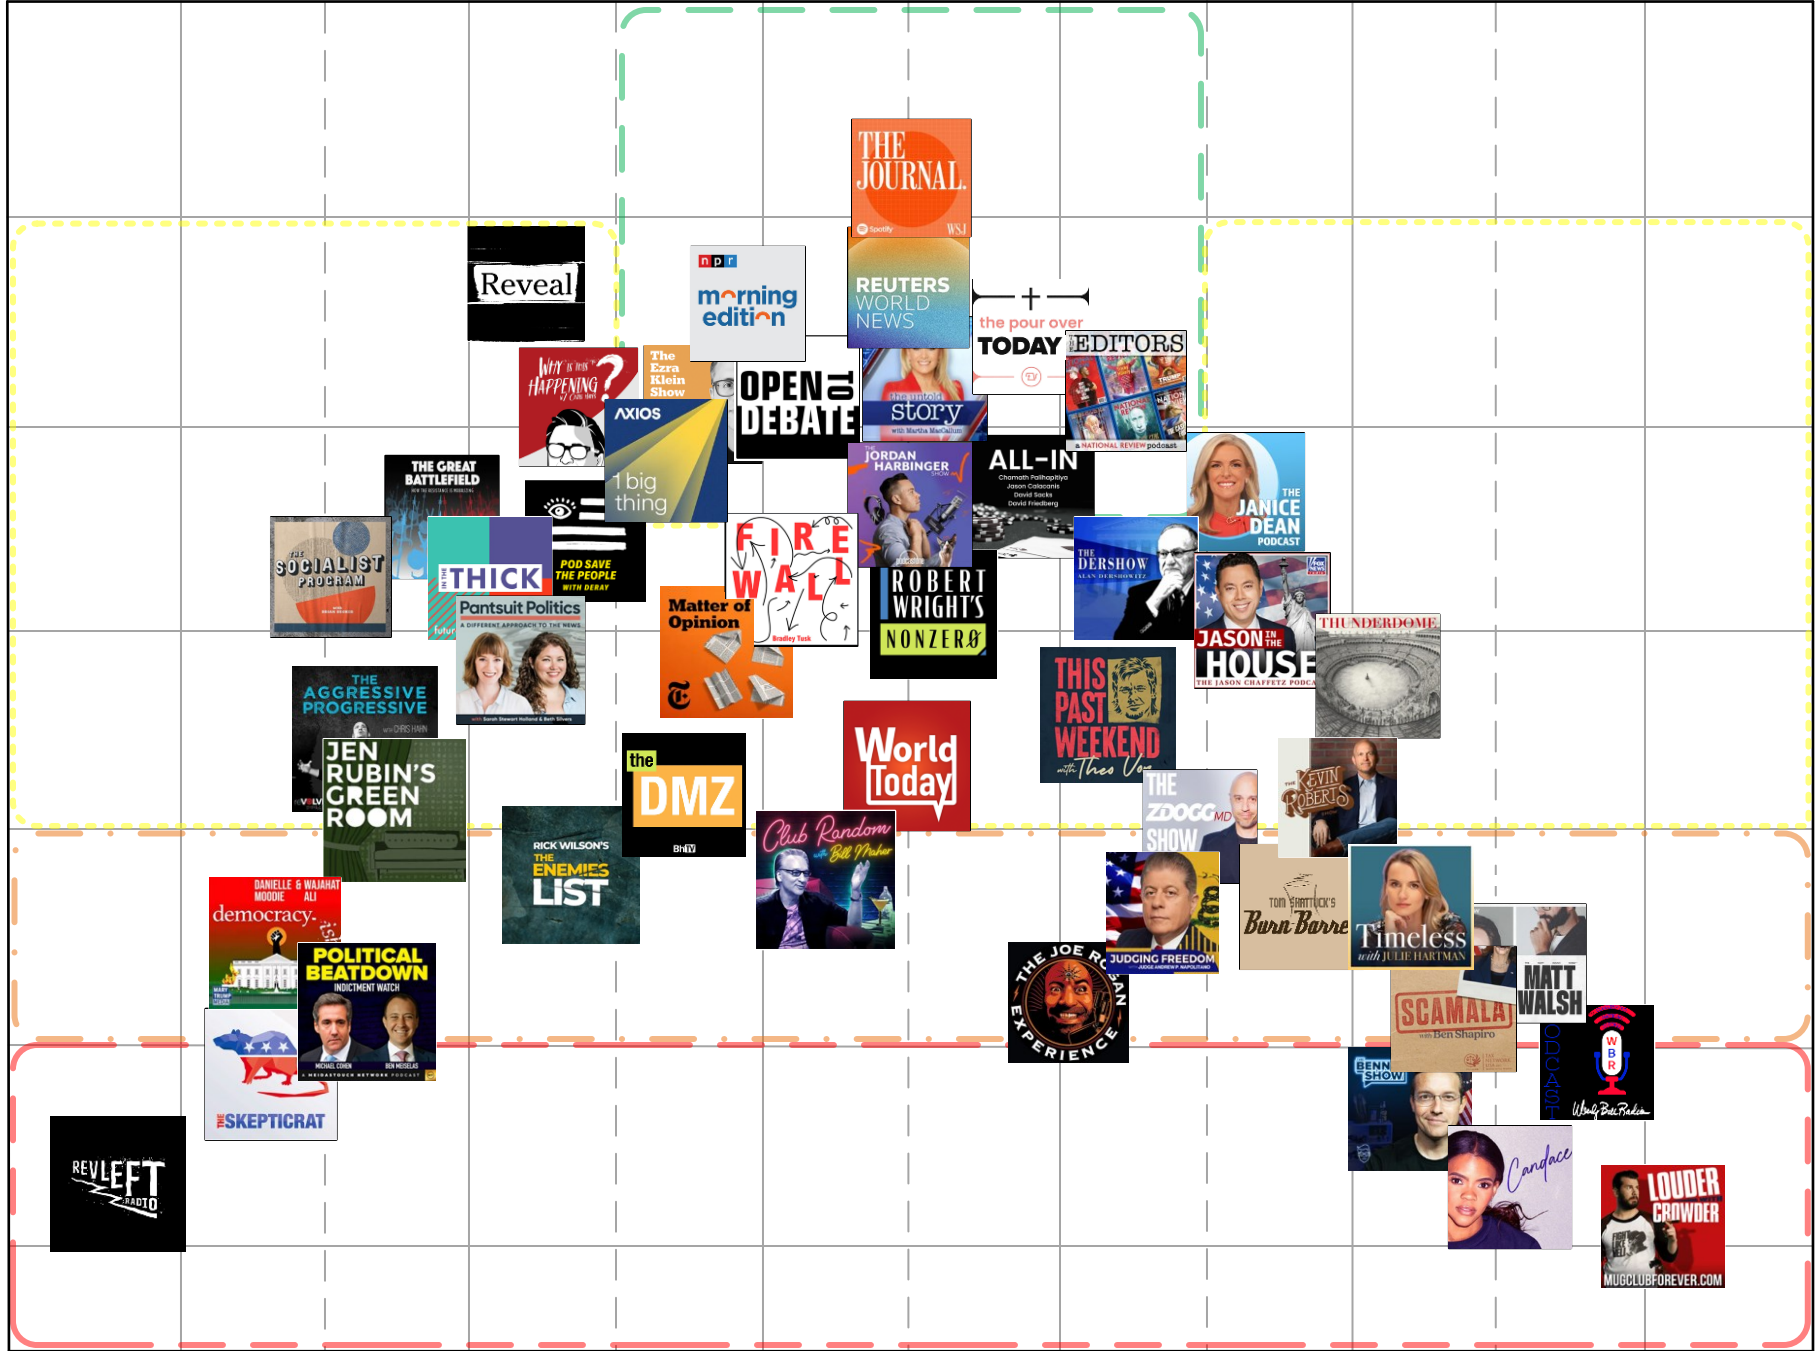

The Media Bias Chart®

Podcast Edition October 2024

Most Extreme Left

Hyper-Partisan Left

Strong Left

Skews Left

Middle

Skews Right

Strong Right

Hyper-Partisan Right

Most Extreme Right

Thorough Fact Reporting OR Fact-Dense Analysis

Mix of Fact Reporting and Analysis OR Simple Fact Reporting

Analysis OR Wide Variation in Reliability

Opinion OR Wide Variation in Reliability

Selective, Incomplete, Unfair Persuasion, Propaganda, or Other Issues

Contains Misleading Info

Contains Inaccurate/Fabricated Info

MORE

News Value and Reliability

LESS

Licensed Copy

Bias

LEFT

RIGHT