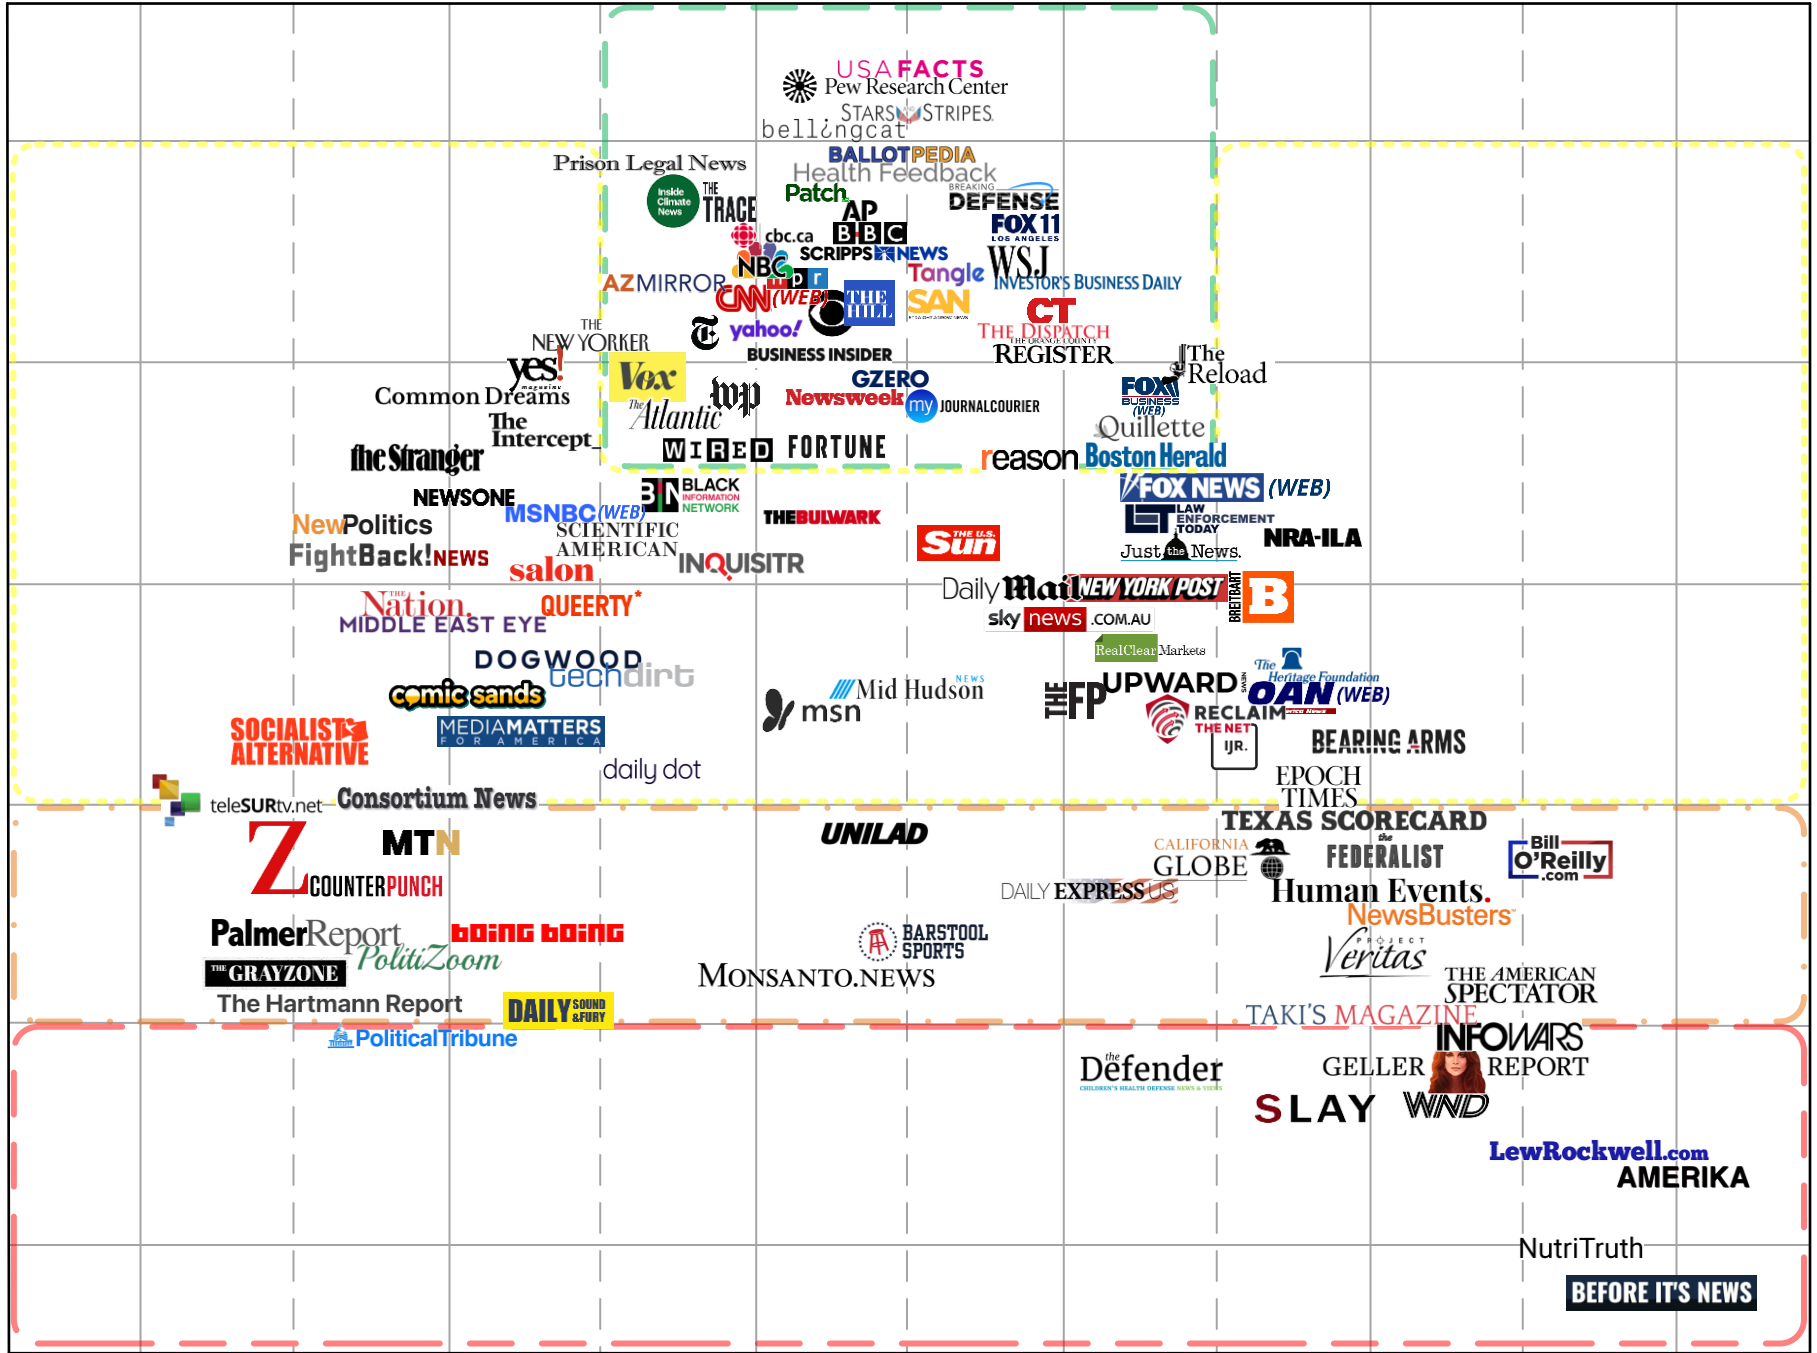

The Media Bias Chart®

Version 12.0 November 2024 Edition

Most Extreme

Hyper-Partisan Left

Strong Left

Skews Left

Middle

Skews Right

Strong Right

Hyper-Partisan Right

Most Extreme

Thorough Fact Reporting OR Fact-Dense Analysis

Mix of Fact Reporting and Analysis OR Simple Fact Reporting

Analysis OR Wide Variation in Reliability

Opinion OR Wide Variation in Reliability

Selective, Incomplete, Unfair Persuasion, Propaganda, or Other Issues

Contains Misleading Info

Contains Inaccurate/Fabricated Info

MORE
News Value and Reliability

LESS

Licensed Copy
Bias

LEFT

RIGHT