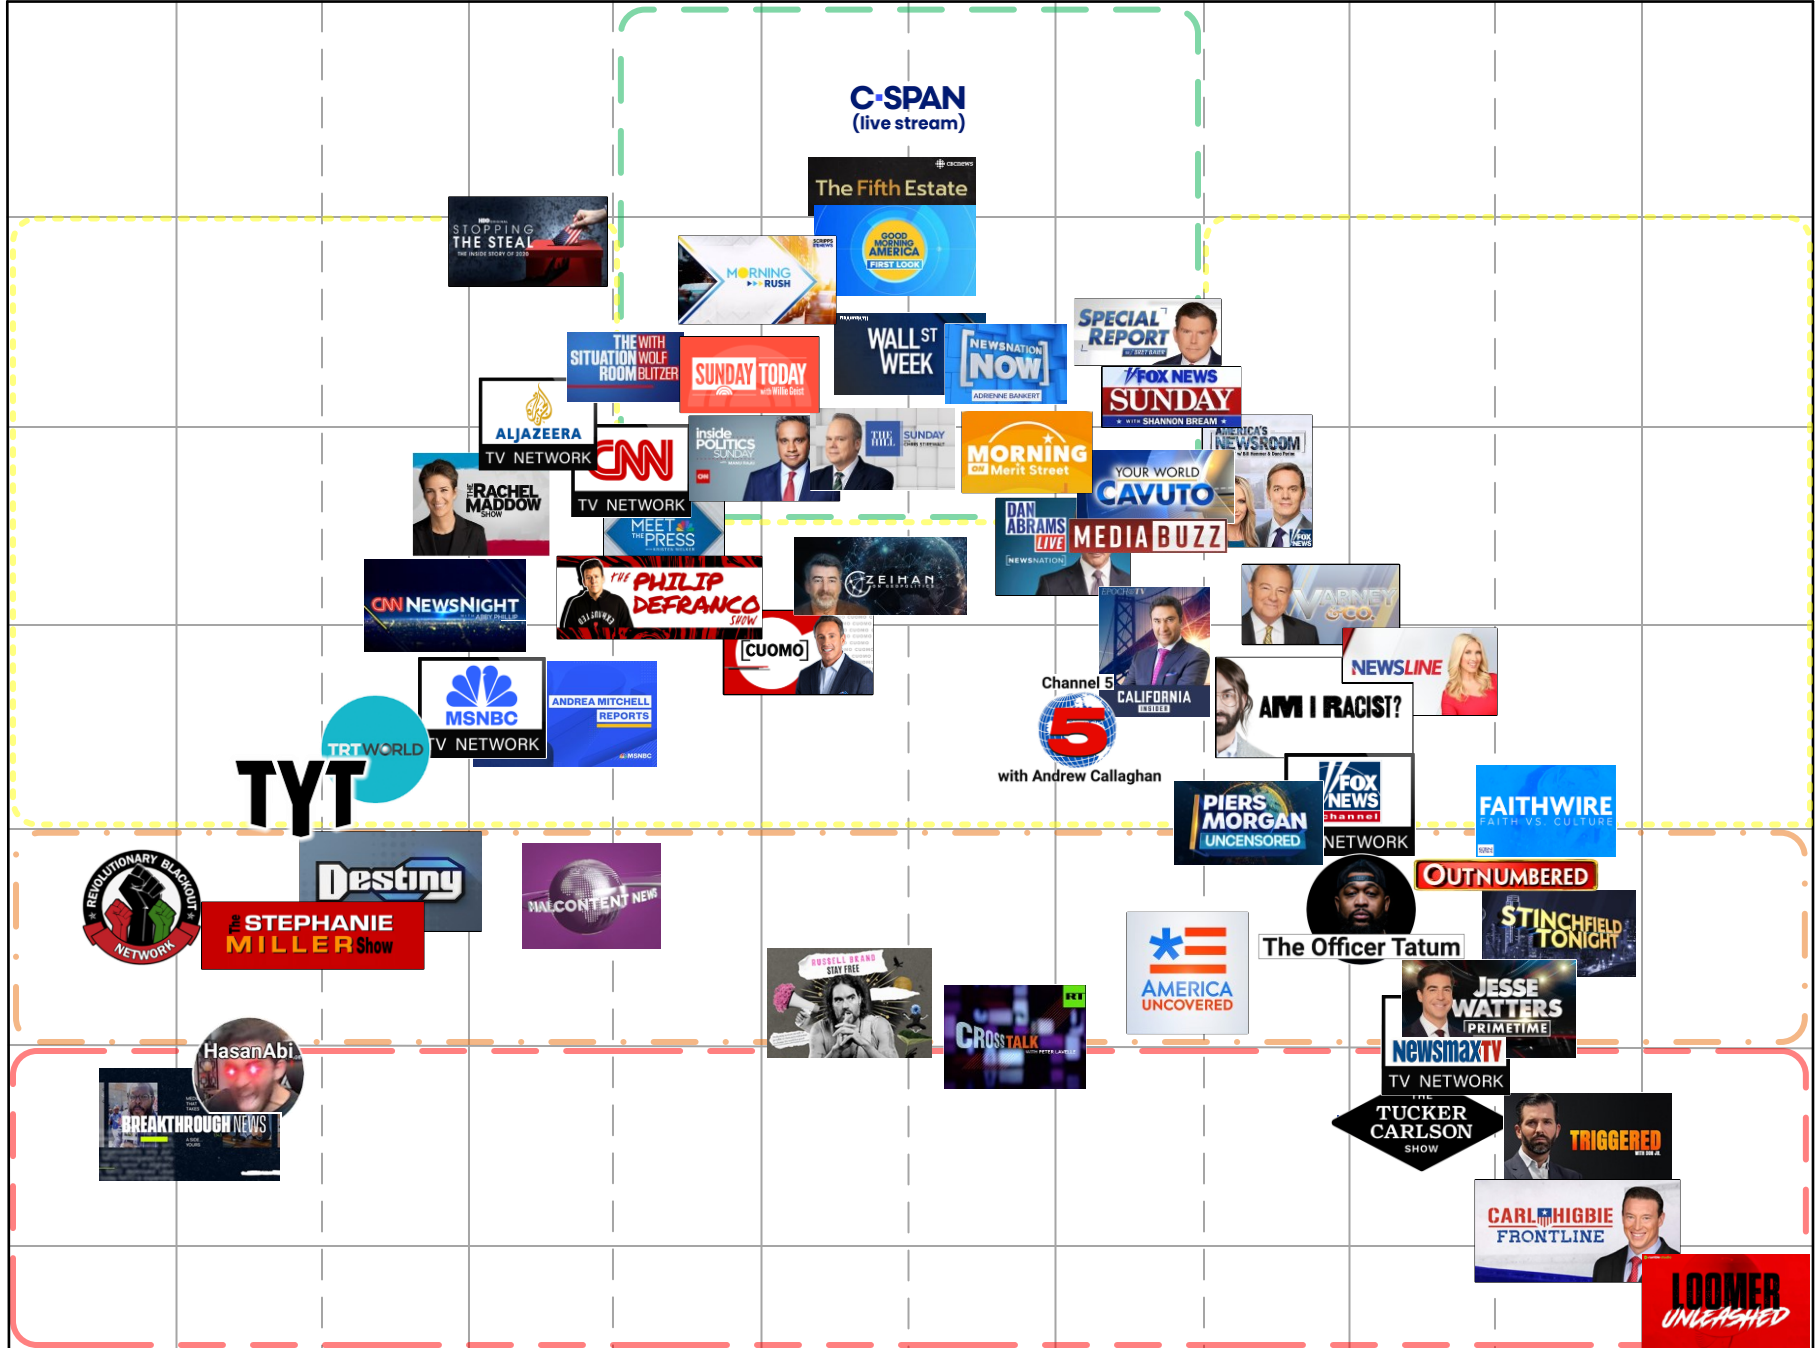

The Media Bias Chart®

TV Edition November 2024

Most Extreme Left

Hyper-Partisan Left

Strong Left

Skews Left

Middle

Skews Right

Strong Right

Hyper-Partisan Right

Most Extreme Right

Thorough Fact Reporting OR Fact-Dense Analysis

Mix of Fact Reporting and Analysis OR Simple Fact Reporting

Analysis OR Wide Variation in Reliability

Opinion OR Wide Variation in Reliability

Selective, Incomplete, Unfair Persuasion, Propaganda, or Other Issues

Contains Misleading Info

Contains Inaccurate/Fabricated Info

MORE

News Value and Reliability

LESS

LEFT

Licensed Copy

Bias

RIGHT