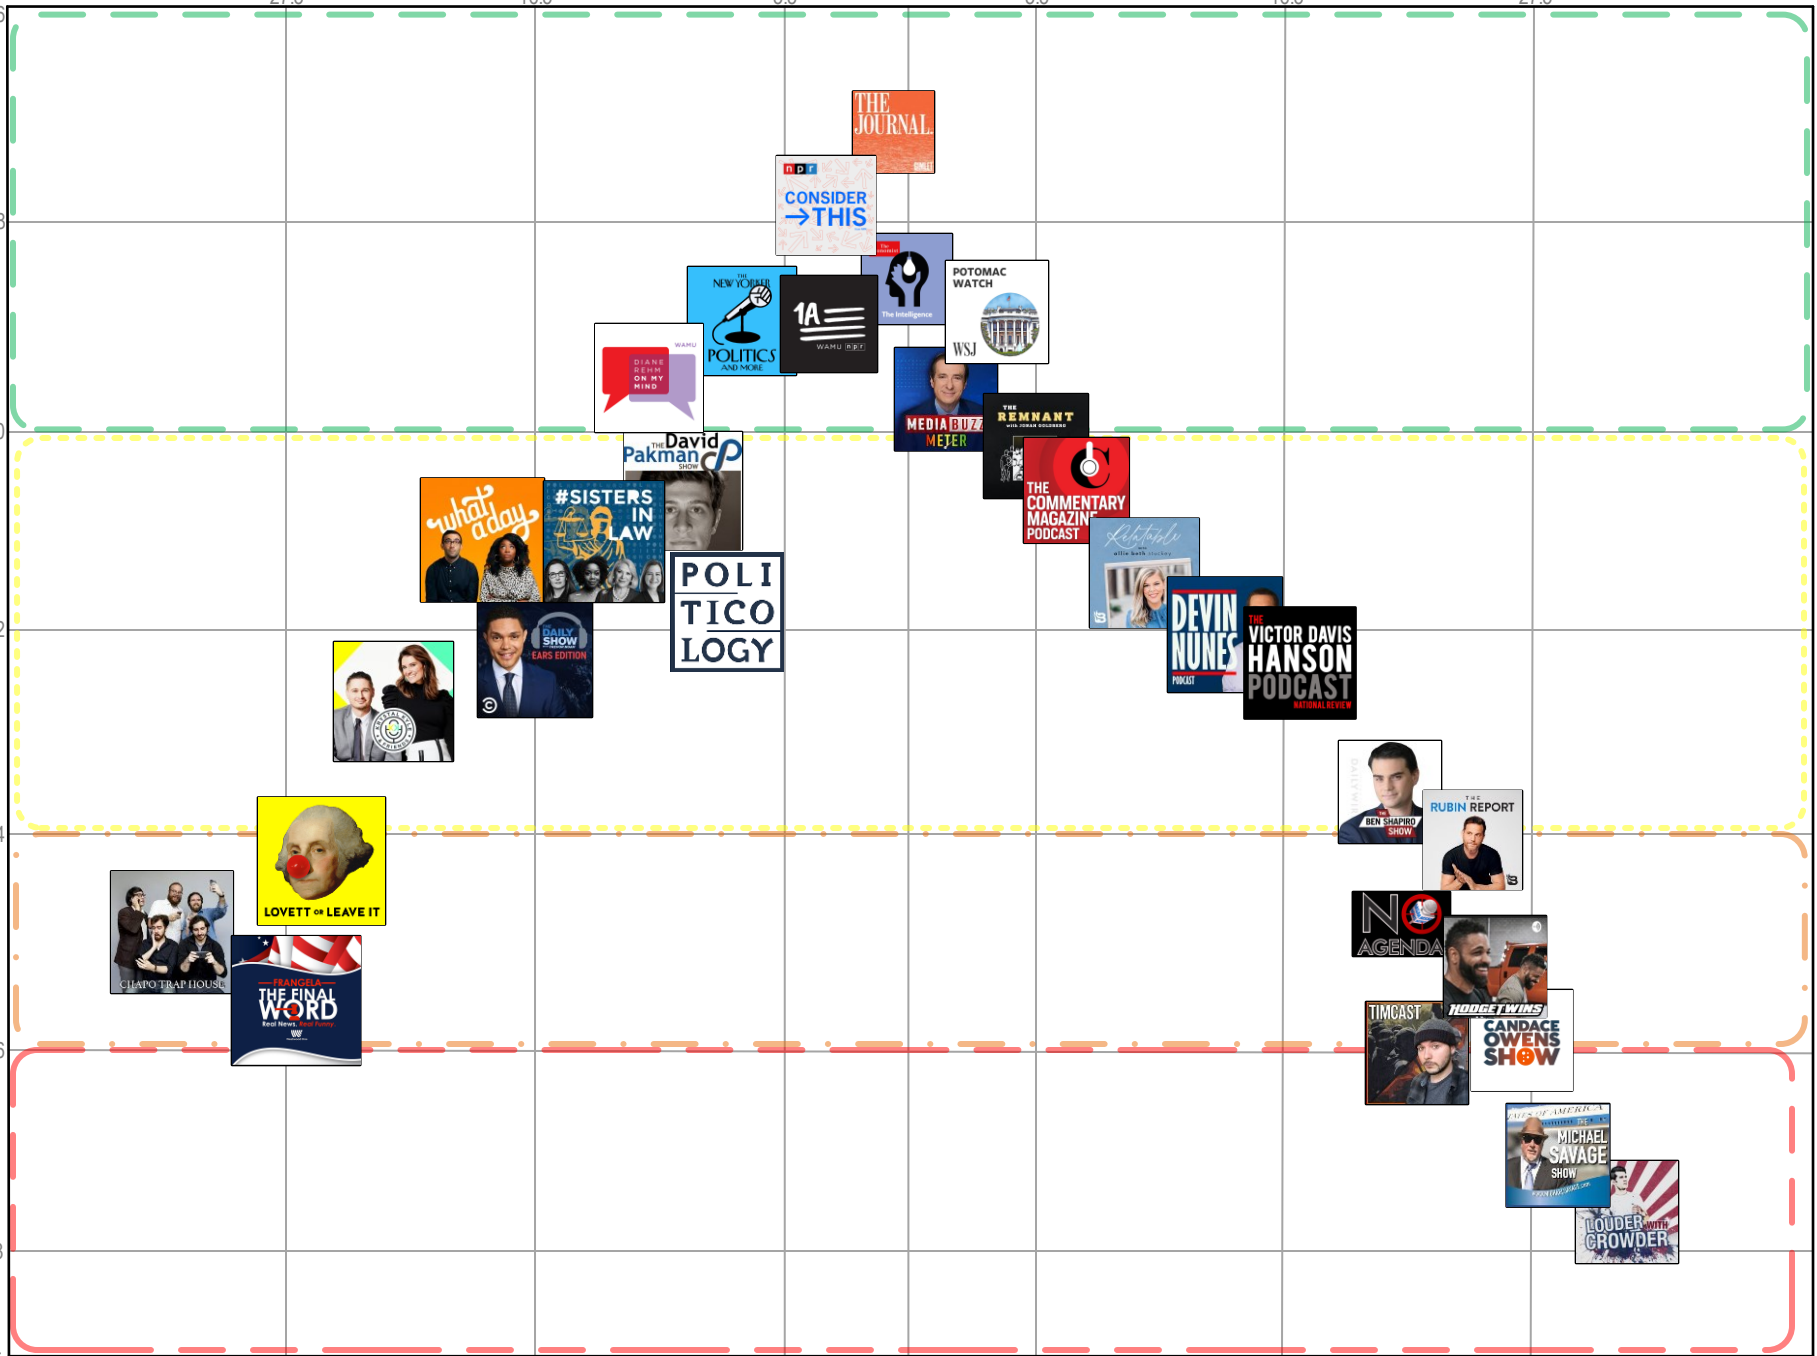

The Media Bias Chart®

Podcast Edition July 2021

ad fontes media

Most Extreme Left

Hyper-Partisan Left

Skews Left

Middle

Skews Right

Hyper-Partisan Right

Most Extreme Right

-27.5

-16.5

-5.5

5.5

16.5

27.5

Fact Reporting

Mostly Analysis OR Mix of Fact Reporting and Analysis

Analysis OR High Variation in Reliability

Opinion OR High Variation in Reliability

Selective, Incomplete, Unfair Persuasion, Propaganda, or Other Issues

Contains Misleading Info

Contains Inaccurate/Fabricated Info

MORE

News Value and Reliability

LESS

LEFT

Licensed Copy Bias

RIGHT